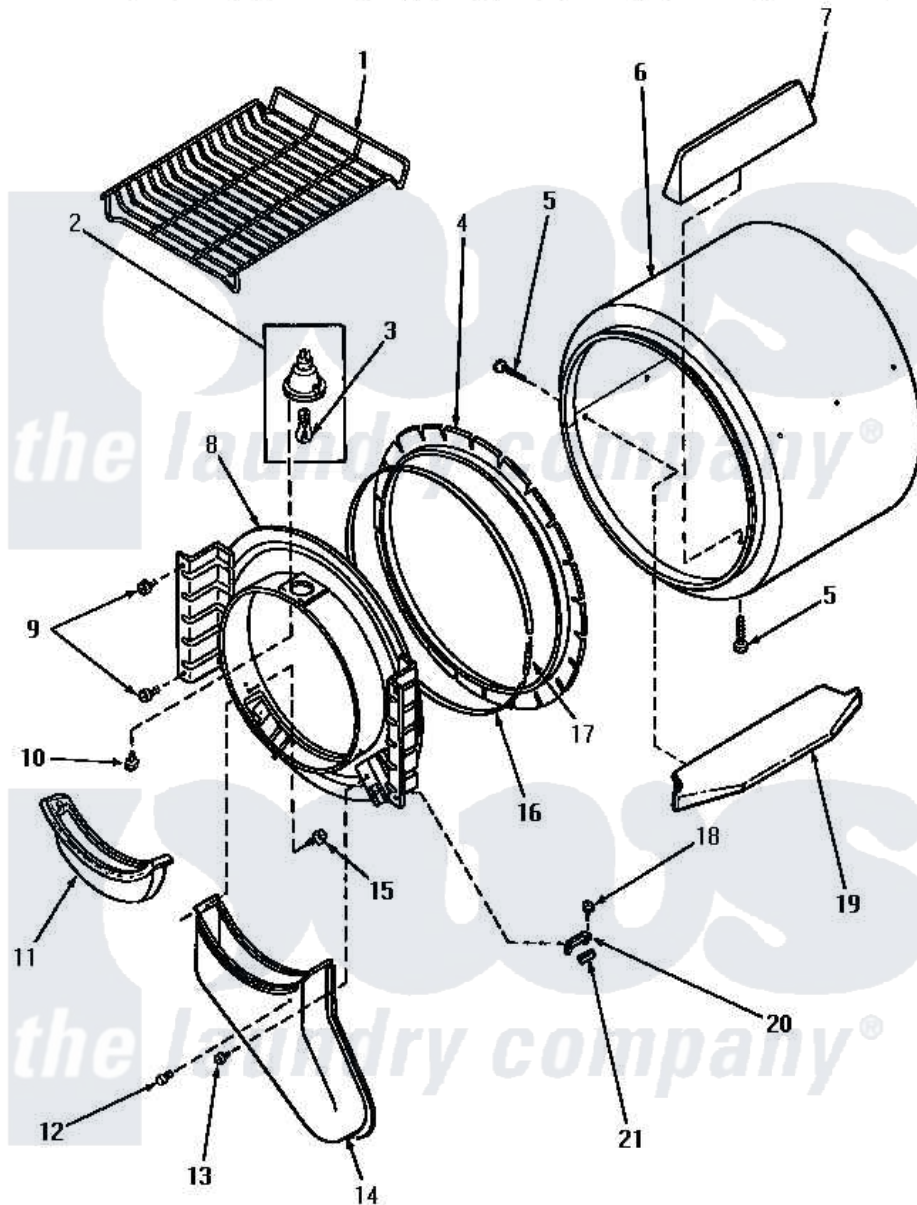

# Amana AG9439 04 - FR BLKHD, AIR DUCT, FELT SEAL & CYLINDER

Amana Residential Amana AG9439 Washer Parts Parts Diagram 04 - FR BLKHD, AIR DUCT, FELT SEAL & CYLINDER  
 Click on the part number to view part

Item	Original Part Number	Replaced By	Status	Part Description
1	58846		Not Available	RACK, DRYING
2	60953P		Not Available	CYLINDER LIGHT ASSEMBLY
3	Y60954	<a href="#">67001316</a>		Bulb, Light
4	<a href="#">56088</a>			Assembly, Seal
5	56131		Not Available	SCREW, 10BT X 1 TAPPING
6	61073P		Not Available	ASSY, CYLINDER-WHITE
7	Y61399		Not Available	BAFFLE, CYLINDER-SHORT-
8	62142W		Not Available	ASSY, BULKHEAD-FRONT-SV
9	25723	<a href="#">27001200</a>		Screw
10	<a href="#">31260</a>			Screw, No.8 X 3/8 Ind H
11	<a href="#">61376P</a>			Filter, Lint-White W/Inst.
12	56938		Not Available	BUMPER
13	56392		Not Available	SCREW, 8-18 X 3/8 TAPPI
14	<a href="#">60786</a>			Assembly, Air Duct-Front
15	23628	<a href="#">489464</a>		Screw
16	Y56090		Not Available	SEAL STRAP

17	<a href="#">52310</a>		Spring
18	23962	<a href="#">W10116760</a>	Screw
19	Y61027	Not Available	BAFFLE,CYLINDER-EXTEND
20	<a href="#">61448</a>		Glide, Cylinder-Rulon F
21	<a href="#">58049</a>		Pad, Thin