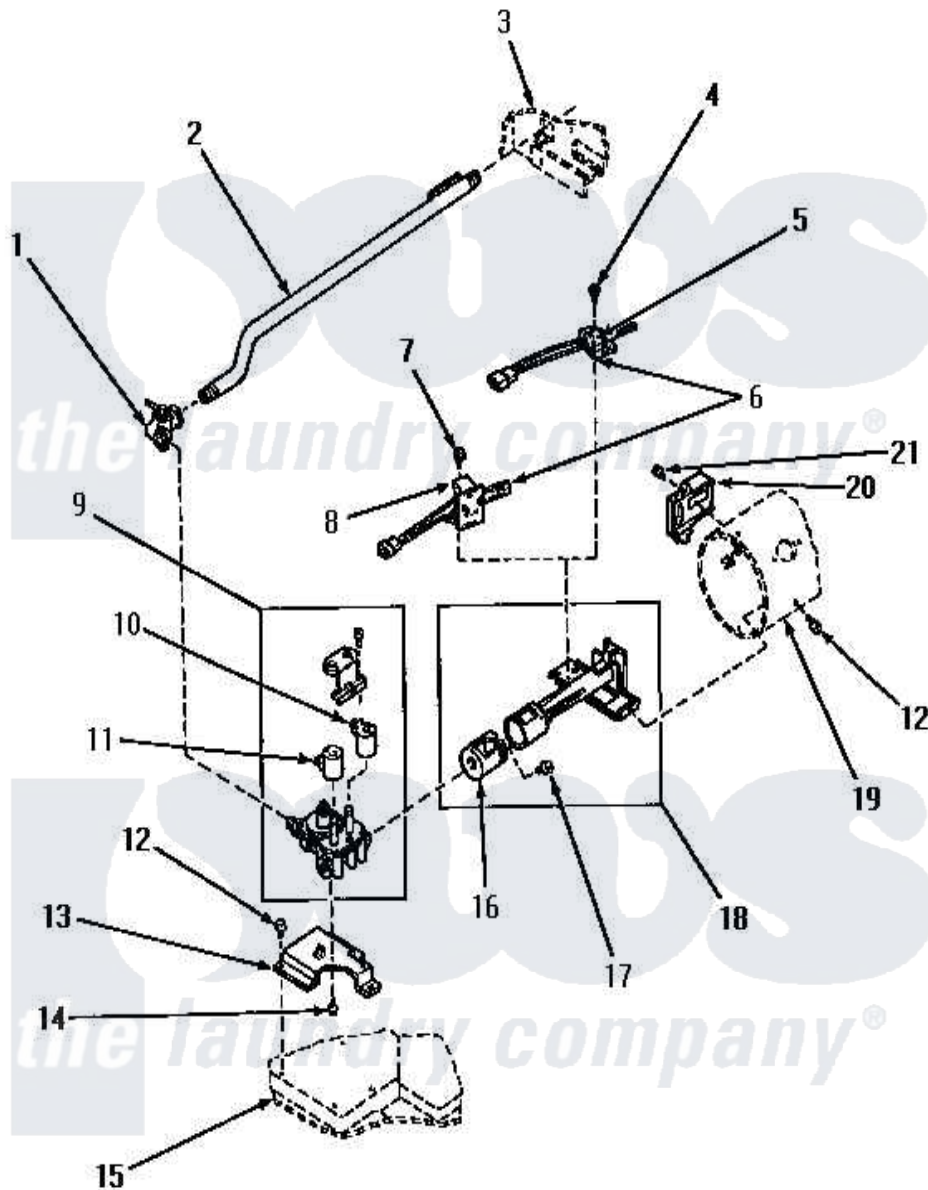

Amana AG9439 05 - GAS VALVE AND IGNITER

Amana [Residential Amana AG9439 Washer Parts](#) Parts Diagram 05 - GAS VALVE AND IGNITER
 Click on the part number to view part

Item	Original Part Number	Replaced By	Status	Part Description
1	Y56229	510205		Valve-Elbo
2	58911			Assembly, Lead-In Pipe
3	Y00000000		Not Available	SEE NOTE CABINET -- (SEE PAGE 10, KEY 13)
4	51782		Not Available	SCREW, 6B-20X5/16
5	Y00000000		Not Available	SEE NOTE CARBORUNDUM IGNITER AND BRACKET
6	60868	37001308		Ignitor
7	56693			Screw, No.6-20 x. 44/.41 In
8	Y00000000		Not Available	SEE NOTE NORTON IGNITER AND BRACKET
9	58804			Assembly, Valve-Gas-Single-
10	58804B	694540		Coil, 60 Hz
11	58804A	306106		Coil, Holding And Booster-W
12	56264	27001200		Screw
13	58912	500821		Bracket, Mounting-Gas
14	56124	3370225		Screw

15	Y00000000		Not Available	SEE NOTE BASE -- (SEE PAGE 10, KEY 14)
16	53007	53-007		Receptacle
17	51356		Not Available	SCREW,6-32 X 5/16 RD H
18	Y56234	37001304		Burner Ign
19	Y00000000		Not Available	SEE NOTE BURNER HOUSING -- (SEE PAGE 7, KEY 2)
20	Y56231	338906		Radiant, Sensor
NI	60520		Not Available	STICKER,LP GAS
"	58768	402P3		Kit, Conversion-NG
"	58719	402P3		Kit, Conversion-NG
"	60521		Not Available	STICKER,NG OR MIXED GAS
"	60514		Not Available	PLATE,CONVERSION
"	60517			Valve Converted To LP Gas Stic
"	60515		Not Available	PLATE,CONVERSION
"	58755	401P3		Kit, Conversion-LP
"	58754	401P3		Kit, Conversion-LP
"	401P3			Kit, Conversion-LP
"	402P3			Kit, Conversion-NG
"	60516			Sticker, Valve Converted