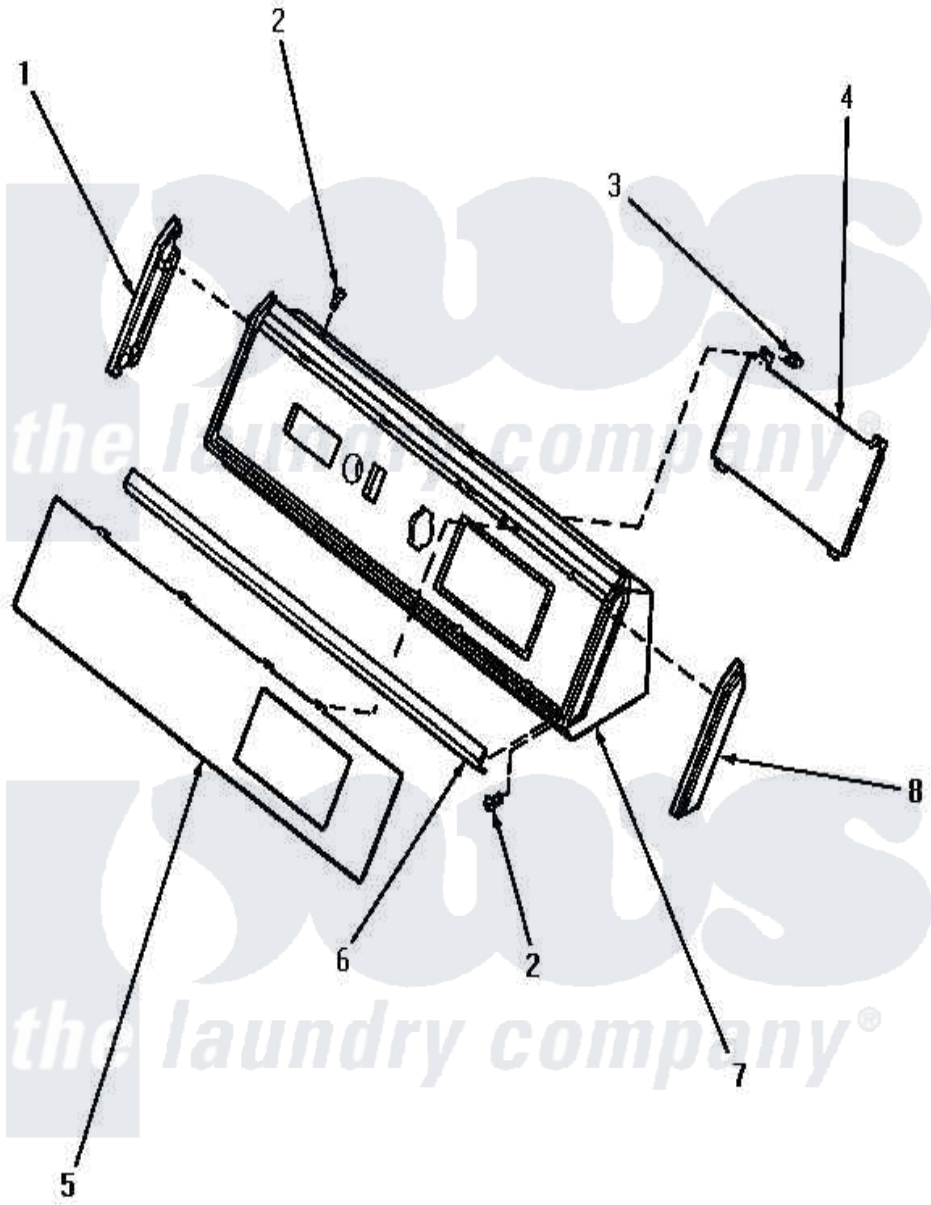

# Amana AG9439 06 - GRAPHICS PANEL, CTRL HOOD AND CTRLS

Amana Residential Amana AG9439 Washer Parts Parts Diagram 06 - GRAPHICS PANEL, CTRL HOOD AND CTRLS  
 Click on the part number to view part

Item	Original Part Number	Replaced By	Status	Part Description
"	NOTE:		Not Available	NOTE 2: STARTING SERIAL NO. S6564538ZE, ALL HOME LAUNDRY DRYERS WERE MANUFACTURED WITH A NEW CYLINDER ROLLER. IT IS EQUIPPED WITH A LONGER BEARING, SO THE THR
1	31249		Not Available	CAP,END-L.H.-CHROME
2	31752		Not Available	SCREW,No.8ABX3/4 POZIDRI
3	<a href="#">31260</a>			Screw, No.8 X 3/8 Ind H
4	59608		Not Available	ASSY, ELECTRONIC CONTROL
5	<a href="#">60734</a>			Panel, Graphic
7	59606		Not Available	HOOD,DRYER-BLACK
8	<a href="#">31248</a>			Cap, End-RH-Chrome
NI	45066		Not Available	18 GAUGE WIRE, BLUE / RED
"	<a href="#">45103</a>			18 Gauge Wire, Green / Red