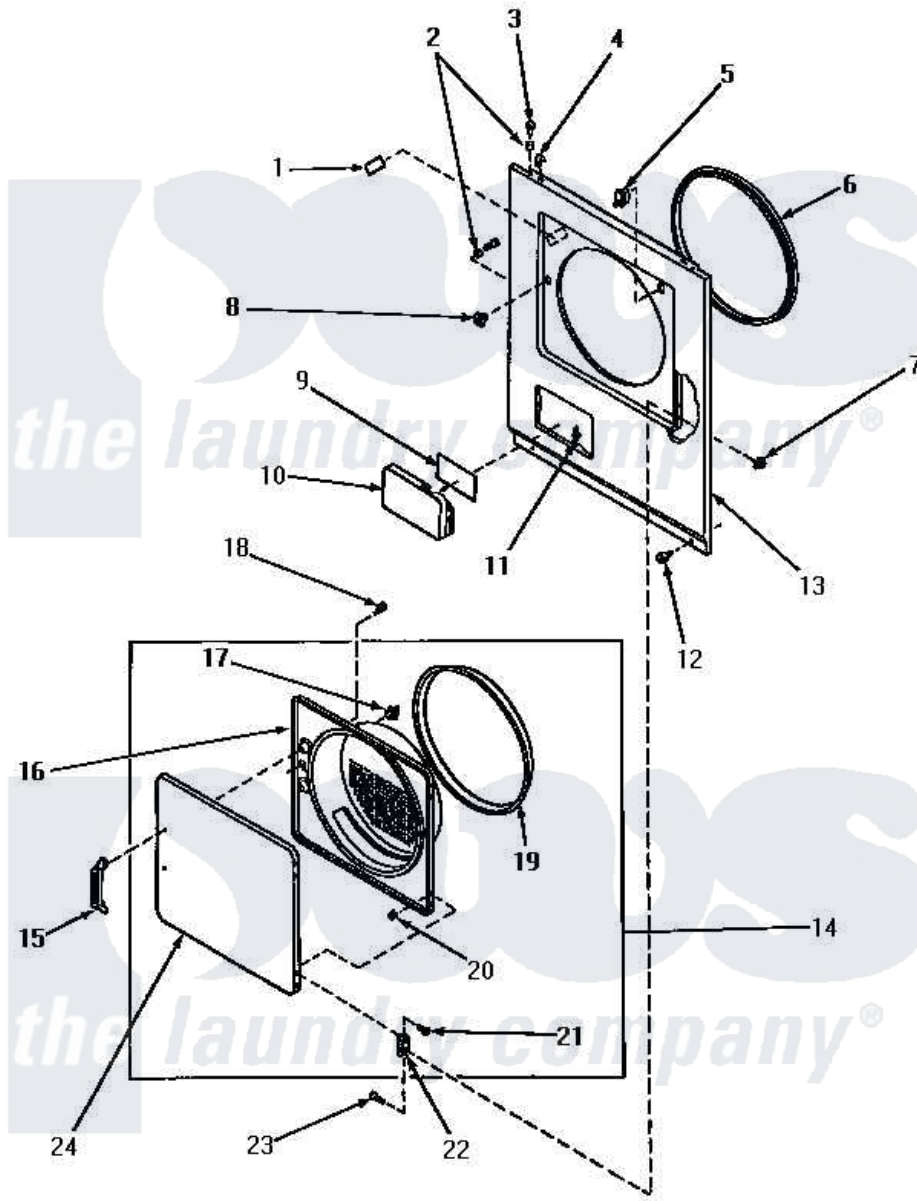

Amana AG9439 08 - LOADING DOOR, FRONT PANEL AND SEALS

Amana [Residential Amana AG9439 Washer Parts](#) Parts Diagram 08 - LOADING DOOR, FRONT PANEL AND SEALS
 Click on the part number to view part

Item	Original Part Number	Replaced By	Status	Part Description
1	58854			Repl By 500281
2	56079	505187		Locator, Panel
3	32671	Y014874		Screw, Idler Arm And Sleeve
4	28835	22001650		Fastener, Spring
5	56052	W10169313		Switch-Dor
6	Y61380			Seal, Front Panel
7	51236	488130		Nut
8	54660	LA-1003		Door Catch Kit
9	56427		Not Available	STICKER
10	60795L		Not Available	DOOR,ACCESS
"	60795W			Door, Access
"	60795H		Not Available	DOOR,ACCESS
11	56534			Barrel, Support
12	58637	27001200		Screw
13	62421H		Not Available	PANEL,FRONT-GAS
"	62421W		Not Available	PANEL, FRONT

"	62421L		Not Available	PANEL, FRONT
14	62151W		Not Available	ASSY,DOOR
"	62151H		Not Available	ASSY,DOOR
"	62151L		Not Available	ASSY,DOOR
15	54068P	61925		Pull Door Commercial Black
16	62152L	62152P		Liner
"	62152H		Not Available	INNER DOOR PANEL, HARVEST GOLD
"	62152W		Not Available	LINER,DOOR
17	54661	LA-1003		Door Catch Kit
18	52150	489464		Screw
19	61379	61379P		Door Seal
20	23407			Nut, Speed-8A Tinn C15
21	52864	500226		Screw, 8b-16 x 5/8 Tap
22	56045P	56045		Hinge
23	22649			Screw, 8-32 X 13/32 FI
24	62153L		Not Available	DOOR
"	62153H			Door
"	62153W		Not Available	PANEL OUTER DOOR