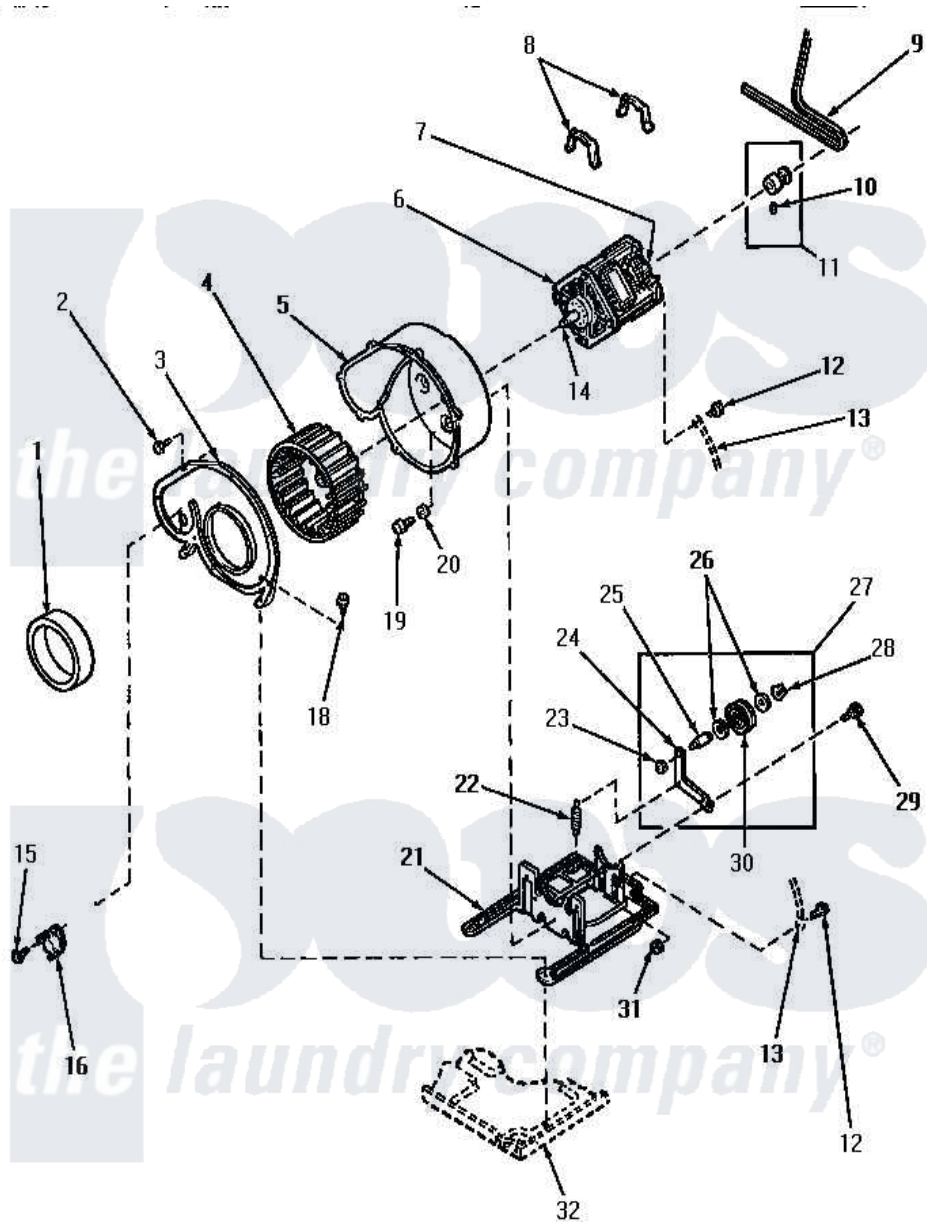

Amana AG9439 09 - MOTOR, EXHAUST FAN AND BELT

Amana [Residential Amana AG9439 Washer Parts](#) Parts Diagram 09 - MOTOR, EXHAUST FAN AND BELT
 Click on the part number to view part

Item	Original Part Number	Replaced By	Status	Part Description
1	56065		Not Available	SEAL
2	23962	W10116760		Screw
3	60938P		Not Available	COVER,BLOWER HOUSING
4	56000	510139P		Assembly Blower Fan Package
5	56020			Housing, Blower
6	Y58044	915P3		Motor-Drve
7	53249		Not Available	SWITCH
"	53226		Not Available	SWITCH,MOTOR
"	59895		Not Available	MOTOR SWITCH, INTERNAL MOUNTED
8	Y58047	660658		Clamp, Motor Mounting 343481 685441
9	59174	40111201		Belt, Cylinder
10	52906		Not Available	SETSCREW
11	59173		Not Available	MOTOR PULLEY ASSEMBLY
12	23222	3177991		Screw

13	Y00000000		Not Available	SEE NOTE GROUND WIRE, GREEN
14	27604P			Never-Seeze 1 Oz Tube
15	52150	489464		Screw
16	59500			Assembly, Thermistor
18	51780	3390631		Screw, 10-16 X 3/8
19	56264	27001200		Screw
20	20492	M0270504		Washer
21	Y60816	503613		Mount, Motor
22	56076			Spring, Idler
23	56156	358160		Nut
24	56057		Not Available	LEVER, IDLER
25	56461			Shaft
26	52549			Washer, 501 ID X3/4 Odx
27	Y56170	56170P		Assembly- Idle
28	23748			Ring, Retaining
29	56587		Not Available	SCREW, 1/4-20 HEX HD SH
30	Y54414			Assembly, Wheel And Bearing
31	52566	27001225		Nut, Jam Mid Lock 1/4-20
32	Y00000000		Not Available	SEE NOTE BASE -- (SEE PAGE 10, KEY 14)