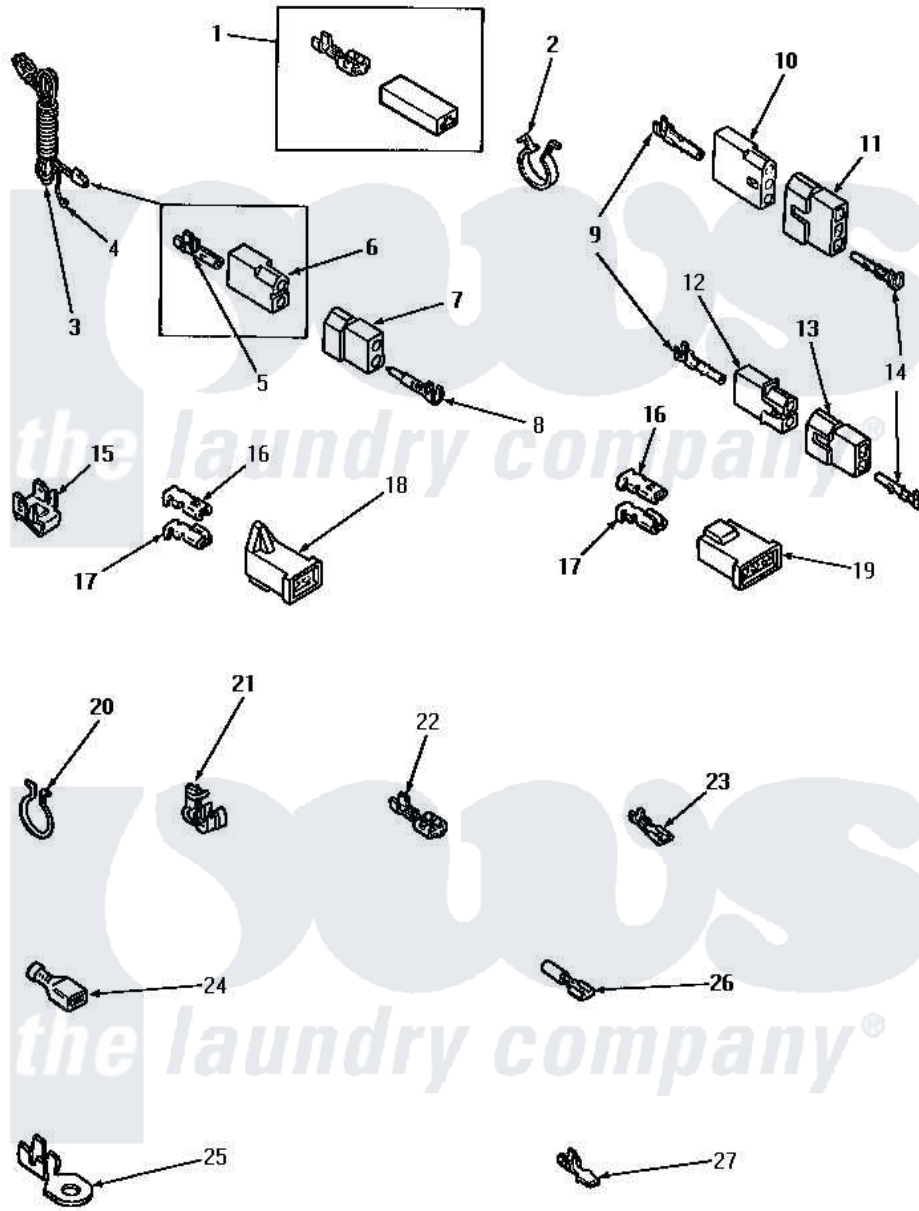

# Amana AG9439 10 - POWER CORD AND TERMINALS

Amana [Residential Amana AG9439 Washer Parts](#) Parts Diagram 10 - POWER CORD AND TERMINALS  
 Click on the part number to view part

Item	Original Part Number	Replaced By	Status	Part Description
1	<a href="#">Y00237</a>			Terminal-Female 1/4 ((1) 12 GAUGE Wire Or(2) 18 GA
2	61510	<a href="#">504034</a>		Clip, Wire
3	Y56222	<a href="#">27001142</a>		Cord, Power
4	Y00000000		Not Available	SEE NOTE GROUND WIRE, GREEN
5	<a href="#">00130</a>			Terminal, Pin-1/8 Femal
6	<a href="#">56265</a>			Receptacle, 2 Circuit
7	<a href="#">56266</a>			Plug
8	<a href="#">Y00127</a>			Terminal, Pin-1/8 Male
9	Y00117	<a href="#">5011-XX</a>		093 Female Socket
10	23039	<a href="#">697780</a>		Receptacle,
11	<a href="#">23040</a>			Plug-3 Circuit
12	<a href="#">56451</a>			Receptacle, 2 Circuit
13	<a href="#">56448</a>			Terminal Block Plug
14	<a href="#">Y00116</a>			Terminal, Pin-Male
15	Y00161	<a href="#">B5733302</a>		Clip, Ground