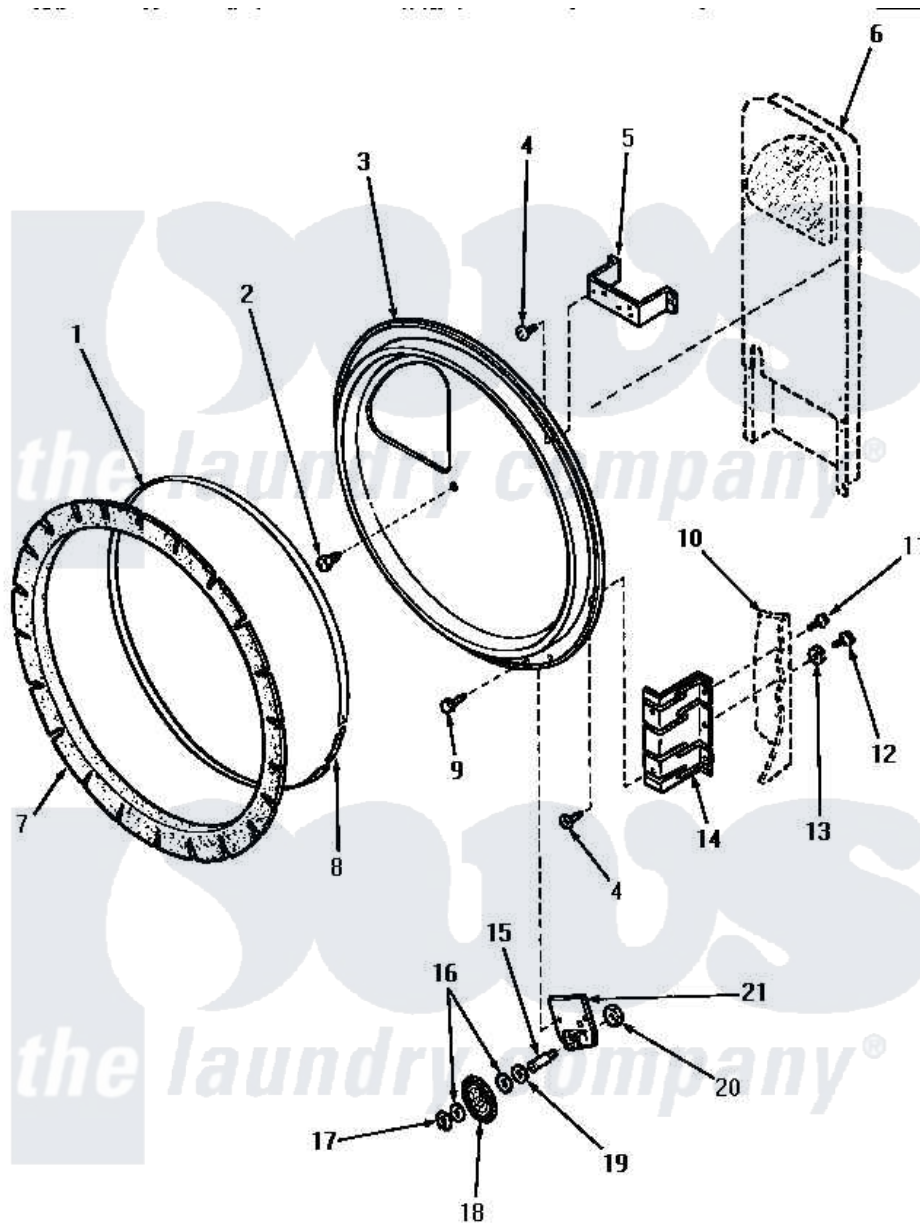

Amana AG9439 11 - REAR BLKHD, FELT SEAL & CYLINDER ROLLER

Amana [Residential Amana AG9439 Washer Parts](#) Parts Diagram 11 - REAR BLKHD, FELT SEAL & CYLINDER ROLLER

[Click on the part number to view part](#)

Item	Original Part Number	Replaced By	Status	Part Description
1	Y56090		Not Available	SEAL STRAP
2	23628	489464		Screw
3	Y61127		Not Available	ASSY, REAR BULKHEAD/BRKT
4	56078	M400664		SCrew Tap Trs Cr Rec 1016AB
5	60823	60823P		Bracket, Terminal Block
6	Y00000000		Not Available	SEE NOTE HEAT DUCT -- (SEE PAGE 7)
7	56088			Assembly, Seal
8	52310			Spring
9	51780	3390631		Screw, 10-16 X 3/8
10	Y00000000		Not Available	SEE NOTE CABINET -- (SEE PAGE 10, KEY 13)
11	25723	27001200		Screw
12	52909			Screw, 10B-16 X 1/2 HeX
13	51474		Not Available	WASHER, 13/64IDX1/2ODX.

14	56055	Not Available	BRACKET,BULKHEAD-REAR
15	56461		Shaft
16	52549		Washer, 501 ID X3/4 Odx
17	23748		Ring, Retaining
18	56457	62649P	Roller- CY
19	23886	Not Available	WASHER,.578IDX1.25ODX1
20	56156	358160	Nut
21	56042	Not Available	BRACKET,CYLINDER ROLLER