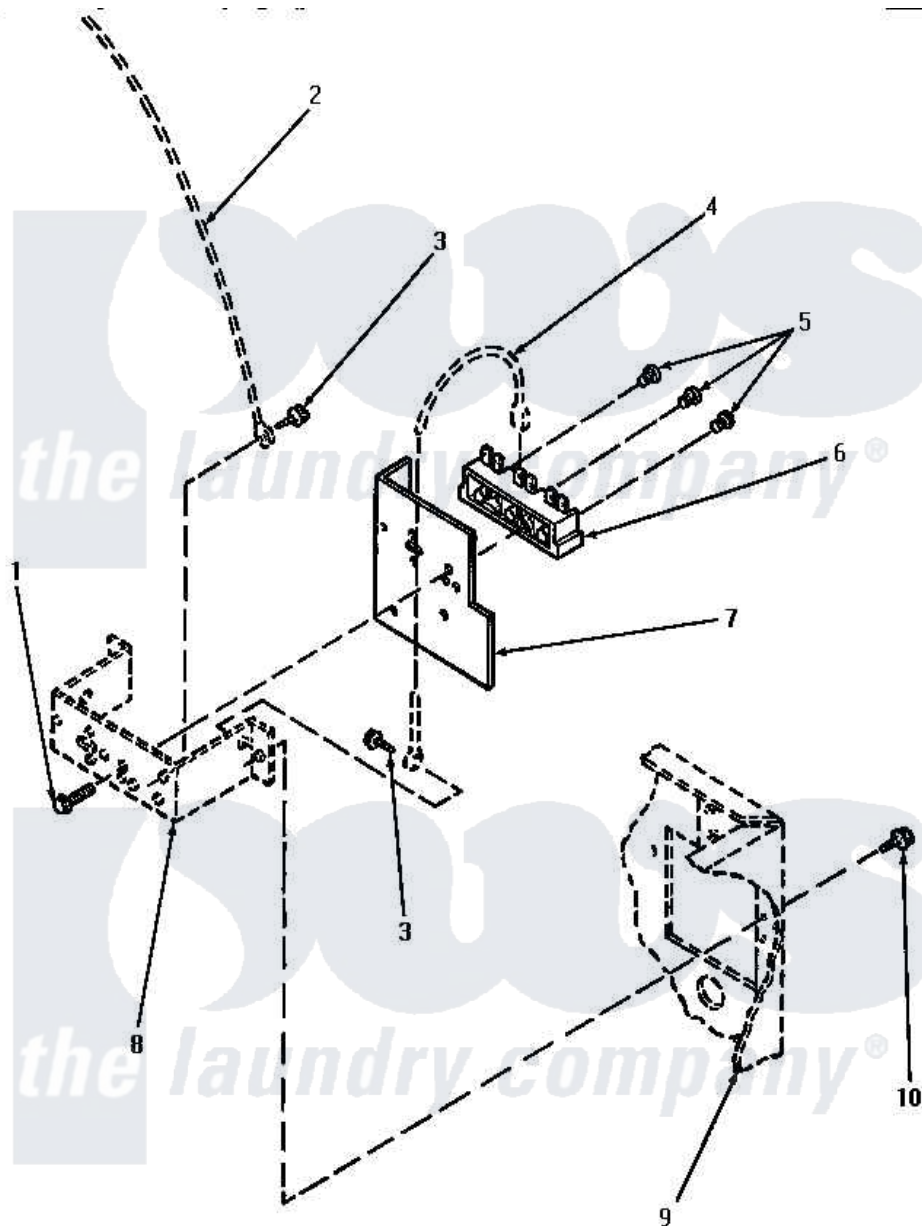

Amana AG9439 12 - TERMINAL BLOCK

Amana [Residential Amana AG9439 Washer Parts](#) Parts Diagram 12 - TERMINAL BLOCK
 Click on the part number to view part

Item	Original Part Number	Replaced By	Status	Part Description
1	Y61200	501285		Screw, No.12 X 9/16-Pla
2	Y00000000		Not Available	SEE NOTE GROUND WIRE, GREEN
3	20530			Screw, 10-24 x 3/8 Hex
4	Y00000000		Not Available	SEE NOTE GROUND WIRE, GREEN -- (SEE NOTE 1)
5	Y61199	3400094		Screw, 10-32 X 3/8
6	61923P	61923		Block, Terminal
7	56087			Shield, Terminal Block
8	Y00000000		Not Available	SEE NOTE TERMINAL BLOCK BRACKET -- (SEE PAGE 6, KEY 5)
9	Y00000000		Not Available	SEE NOTE CABINET -- (SEE PAGE 10, KEY 13)
10	25723	27001200		Screw