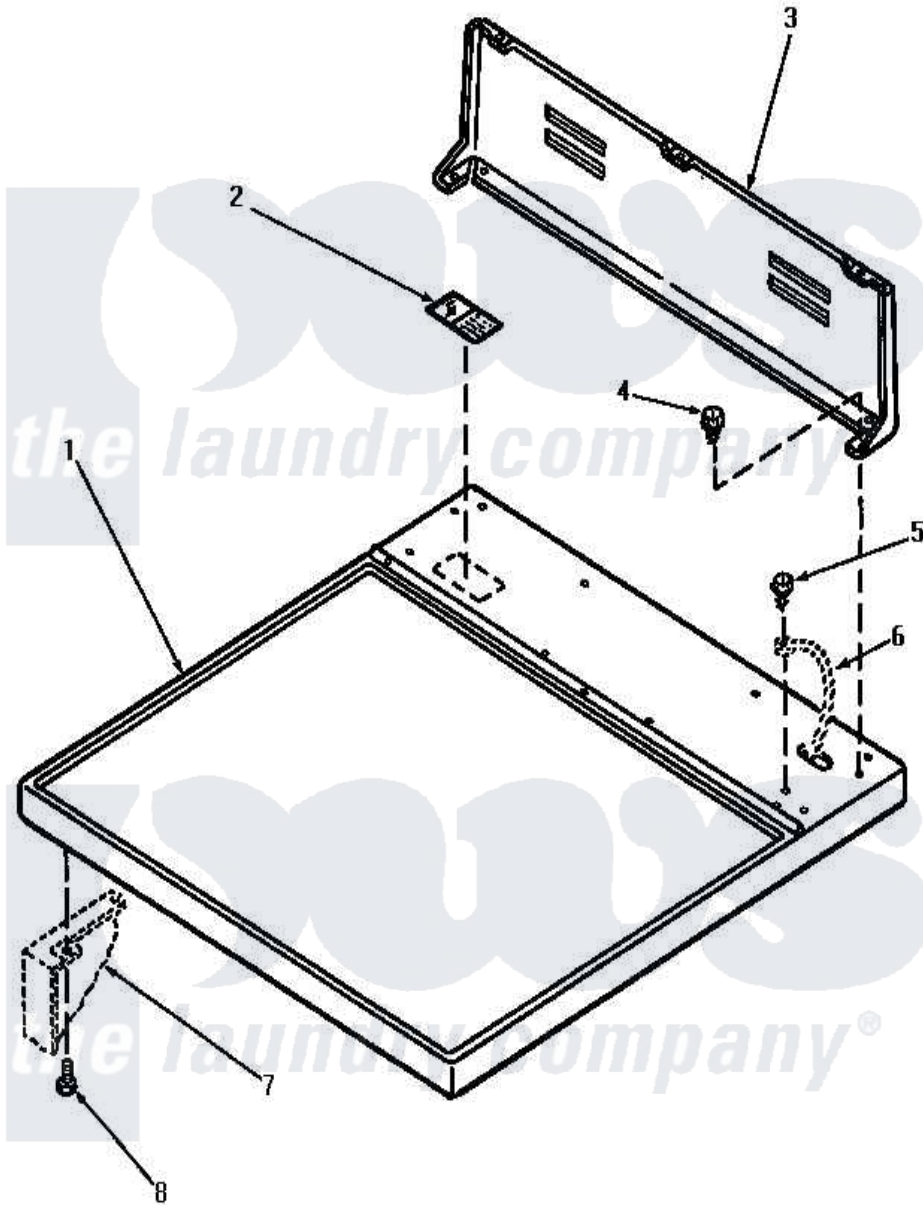

# Amana AGE939 01 - CABINET TOP AND CONTROL HOOD REAR PANEL

Amana [Residential Amana AGE939 Dryer Parts](#) Parts Diagram 01 - CABINET TOP AND CONTROL HOOD REAR PANEL

[Click on the part number to view part](#)

Item	Original Part Number	Replaced By	Status	Part Description
1	60815H		Not Available	ASSY, TOP PANEL-DOMESTI
"	60815L		Not Available	CABINET TOP, ALMOND
"	60815W		Not Available	ASSY, TOP & CARTON
2	24903		Not Available	STICKER, DISCONNECT POW
3	59970		Not Available	CONTROL HOOD, REAR PANEL
4	23962	<a href="#">W10116760</a>		Screw
5	<a href="#">20530</a>			Screw, 10-24 x 3/8 Hex
6	Y00000000		Not Available	SEE NOTE GROUND WIRE, GREEN
7	Y00000000		Not Available	SEE NOTE CABINET -- (SEE PAGE 10, KEY 13)
8	25723	<a href="#">27001200</a>		Screw