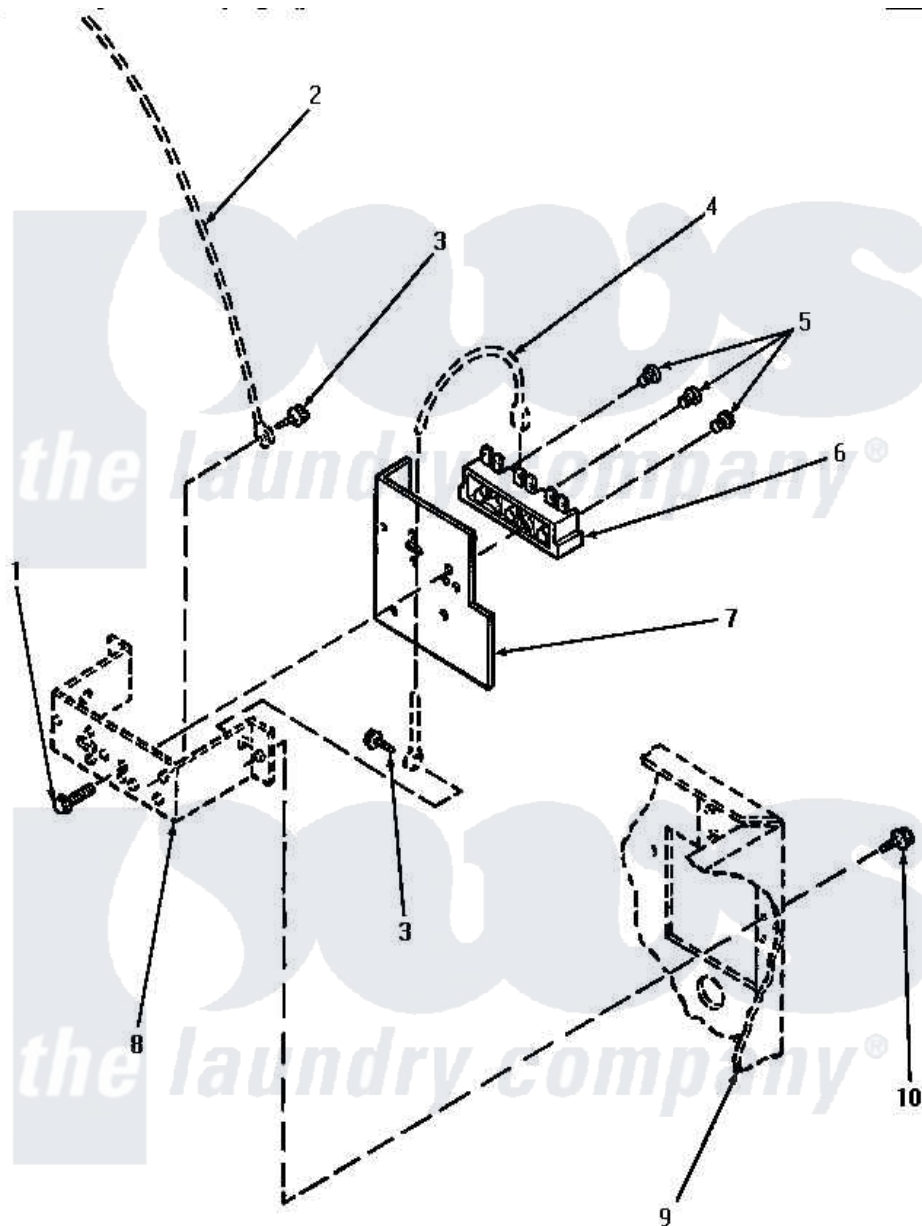

Amana AGE939 12 - TERMINAL BLOCK

Amana [Residential Amana AGE939 Dryer Parts](#) Parts Diagram 12 - TERMINAL BLOCK
 Click on the part number to view part

Item	Original Part Number	Replaced By	Status	Part Description
1	Y61200	501285		Screw, No.12 X 9/16-Pla
2	Y00000000		Not Available	SEE NOTE GROUND WIRE, GREEN
3	20530			Screw, 10-24 x 3/8 Hex
4	Y00000000		Not Available	SEE NOTE GROUND WIRE, GREEN -- (SEE NOTE 1)
5	Y61199	3400094		Screw, 10-32 X 3/8
6	61923P	61923		Block, Terminal
7	56087			Shield, Terminal Block
8	Y00000000		Not Available	SEE NOTE TERMINAL BLOCK BRACKET -- (SEE PAGE 6, KEY 5)
9	Y00000000		Not Available	SEE NOTE CABINET -- (SEE PAGE 10, KEY 13)
10	25723	27001200		Screw