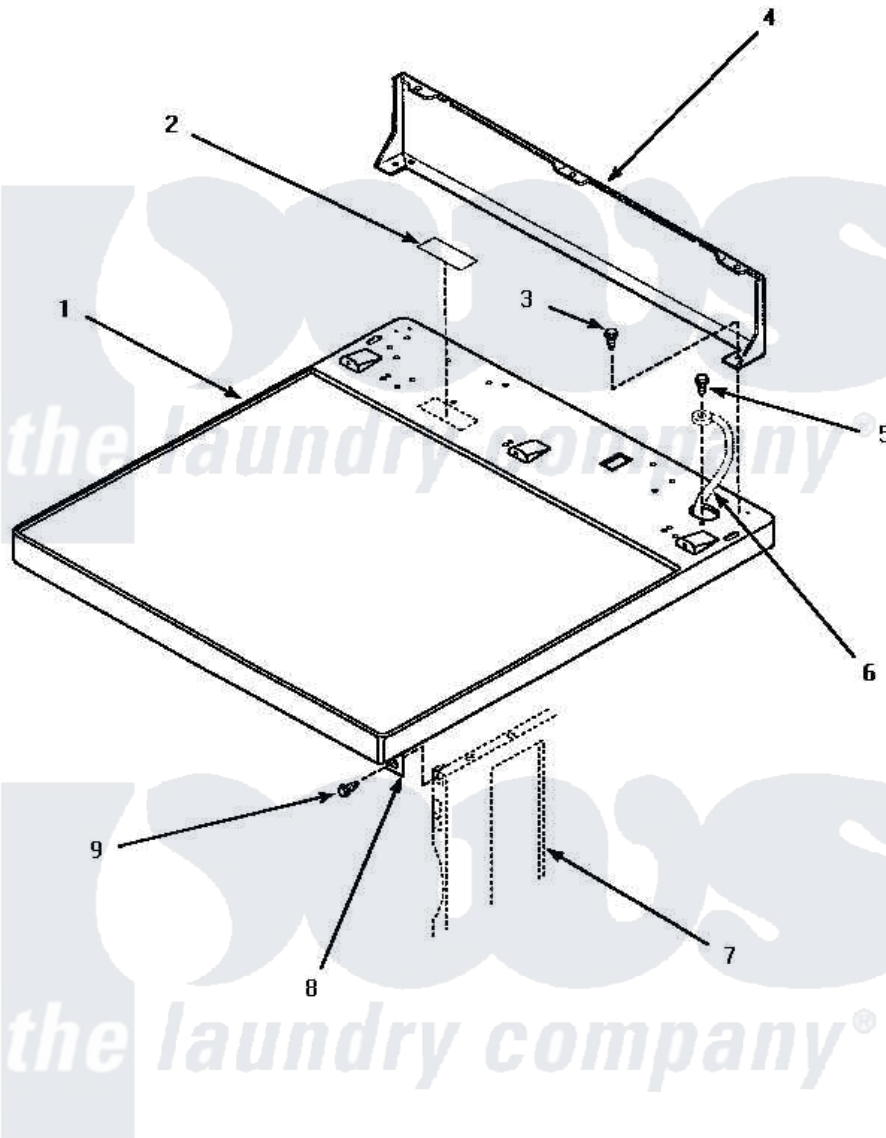

Amana AGM199 02 - CABINET TOP & CONTROL HOOD REAR PANEL

CABINET TOP AND CONTROL HOOD REAR PANEL

Amana [Residential Amana AGM199 Washer Parts](#) Parts Diagram 02 - CABINET TOP & CONTROL HOOD REAR PANEL

[Click on the part number to view part](#)

Item	Original Part Number	Replaced By	Status	Part Description
1	500085WP	37001027		Panel, Top
"	500085HP		Not Available	PANEL, TOP-HOME
"	500085LP	510029LP		Kit Top Panel W/Hwdomestic
2	24903		Not Available	STICKER, DISCONNECT POW
3	501086	90767		Screw, 8A X 3/8 HeX Washer Head Tapping
4	500343		Not Available	PANEL, BACK(HOME HOOD)
5	20530			Screw, 10-24 x 3/8 Hex
6	Y00000000		Not Available	SEE NOTE GROUND WIRE FROM REAR BULKHEAD, GREEN
7	Y00000000		Not Available	SEE NOTE CABINET
8	500084	40130801		Bracket, Top Mount
9	33562	27001200		Screw