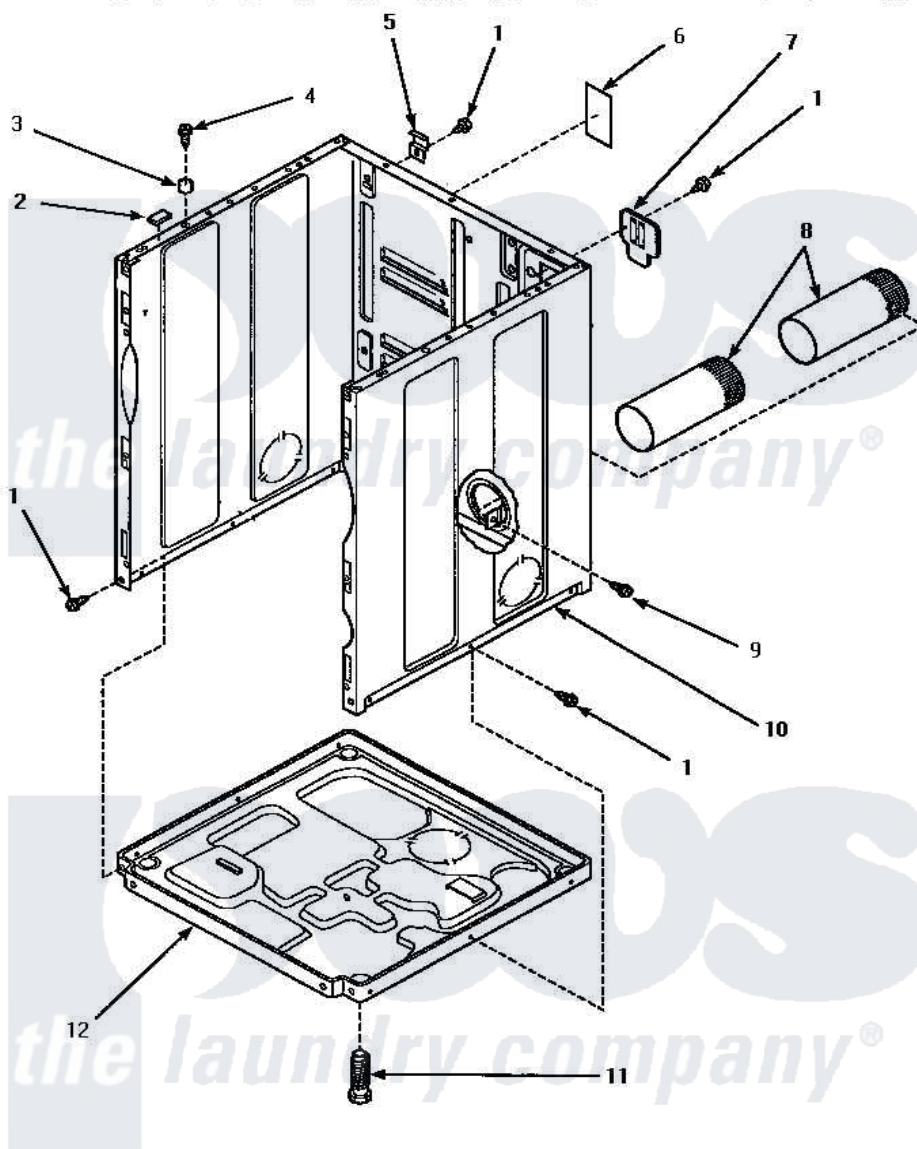

# Amana AGM199 03 - CABINET, EXHAUST DUCT & BASE

## CABINET, EXHAUST DUCT AND BASE

Amana [Residential Amana AGM199 Washer Parts](#) Parts Diagram 03 - CABINET, EXHAUST DUCT & BASE  
 Click on the part number to view part

Item	Original Part Number	Replaced By	Status	Part Description
1	33562	<a href="#">27001200</a>		Screw
2	<a href="#">Y56128</a>			Pad, Bumper
3	56079	<a href="#">505187</a>		Locator, Panel
4	32671	<a href="#">Y014874</a>		Screw, Idler Arm And Sleeve
5	<a href="#">500003</a>			Hinge, Top
6	500670		Not Available	STICKER NG OR MIXED GA
7	500114	<a href="#">510903</a>		Plate Access Panel
8	500064	<a href="#">505518</a>		Duct, Exhaust
9	501668	<a href="#">503688</a>		Screw, 10B-16 X .34 I
10	<a href="#">50000HP</a>			Cabinet, Harvest Gold
"	500001WP	<a href="#">37001284</a>		Cabinet As Pack
"	500001LP	<a href="#">727P3L</a>		Kit Dryer Panels
11	<a href="#">Y500101</a>			Leg, Leveling
12	<a href="#">500070</a>			Base, Dryer
NI	<a href="#">528P3</a>			Directional Exhaust Kit