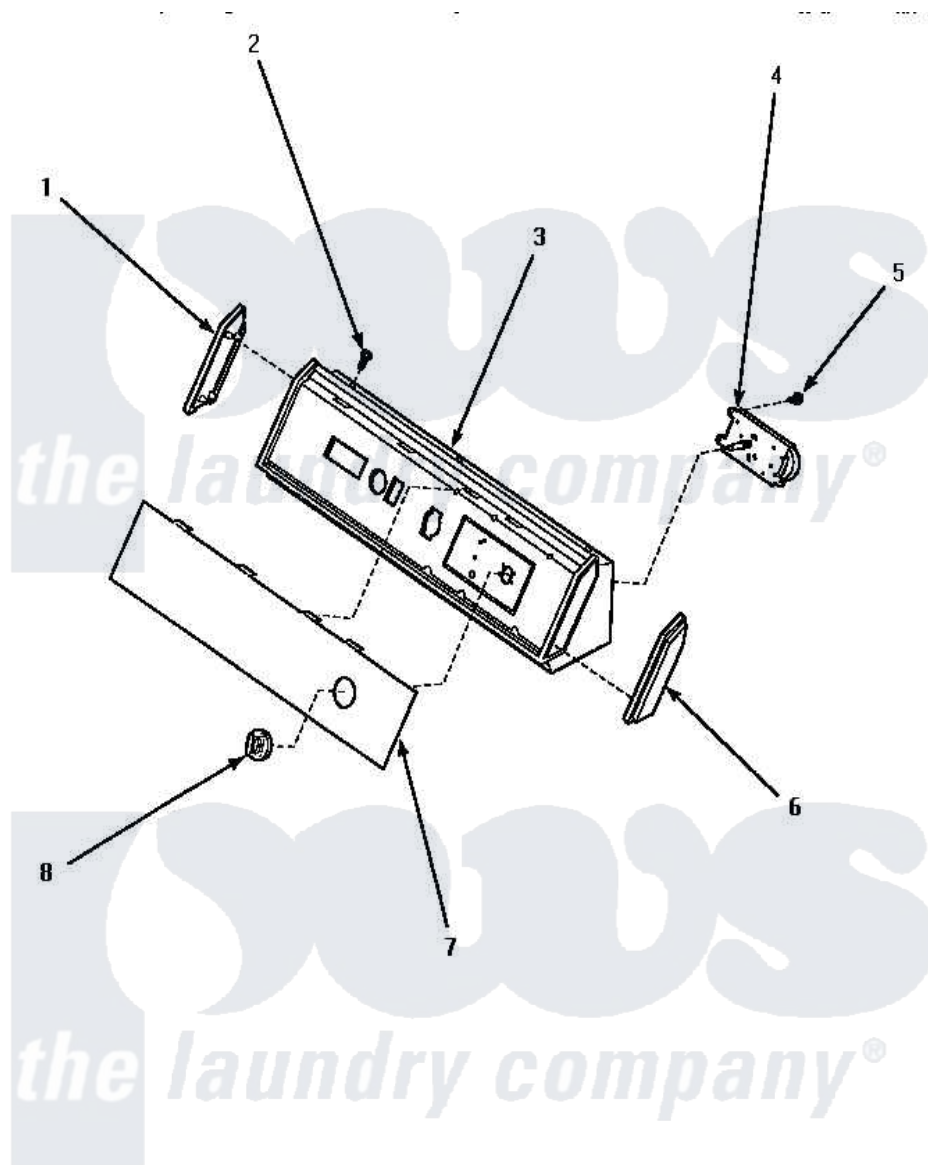

# Amana AGM199 06 - GRAPHIC PANEL, CONTROL HOOD & CONTROLS

## GRAPHIC PANEL, CONTROL HOOD AND CONTROLS

Amana [Residential Amana AGM199 Washer Parts](#) Parts Diagram 06 - GRAPHIC PANEL, CONTROL HOOD & CONTROLS

[Click on the part number to view part](#)

Item	Original Part Number	Replaced By	Status	Part Description
"	NOTE:		Not Available	COMPLETE LOADING DOOR ASSEMBLY DOES NOT INCLUDE 500236 DOOR HINGE MOUNTING CLIP AND FOUR 500226 SCREWS.
1	34460		Not Available	CAP,END-LH-BLACK
2	31752		Not Available	SCREW,No.8ABX3/4 POZIDRI
3	59937		Not Available	ASSY, HOOD MTG
4	59420	<a href="#">59420P</a>		Timer 1 Cycle Package
5	501086	<a href="#">90767</a>		Screw, 8A X 3/8 HeX Washer Head Tapping
6	34459		Not Available	CAP,END-RH-BLACK
7	501293		Not Available	PANEL,GRAPHICS
8	62176		Not Available	ASSY,TIMER KNOB & SKIR