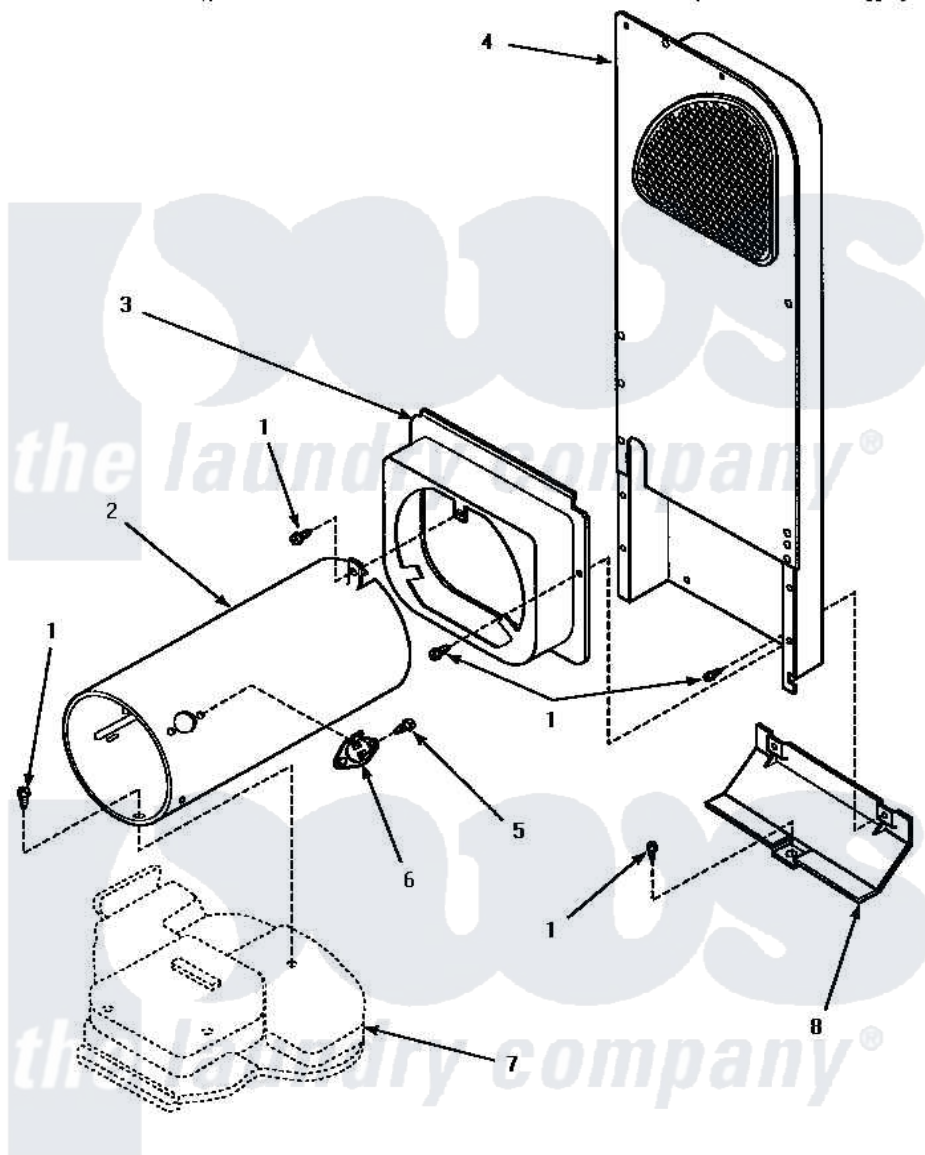

Amana AGM199 07 - HEATER BOX ASSY (ORIGINAL)

HEATER BOX ASSEMBLY ORIGINALLY ON DRYER (Gas Model Dryers)

Amana [Residential Amana AGM199 Washer Parts](#) Parts Diagram 07 - HEATER BOX ASSY (ORIGINAL)
Click on the part number to view part

Item	Original Part Number	Replaced By	Status	Part Description
1	501668	503688		Screw, 10B-16 X .34 I
2	61974		Not Available	BURNER HOUSING
3	500122	510101		Shroud Heat Duct
4	Y00000000		Not Available	SEE NOTE HEATER BOX ASSEMBLY
5	51782		Not Available	SCREW, 6B-20X5/16
6	Y61886			Thermostat, Limit-Blk
7	Y00000000		Not Available	SEE NOTE BASE
8	60952		Not Available	SHIELD,HEAT DUCT