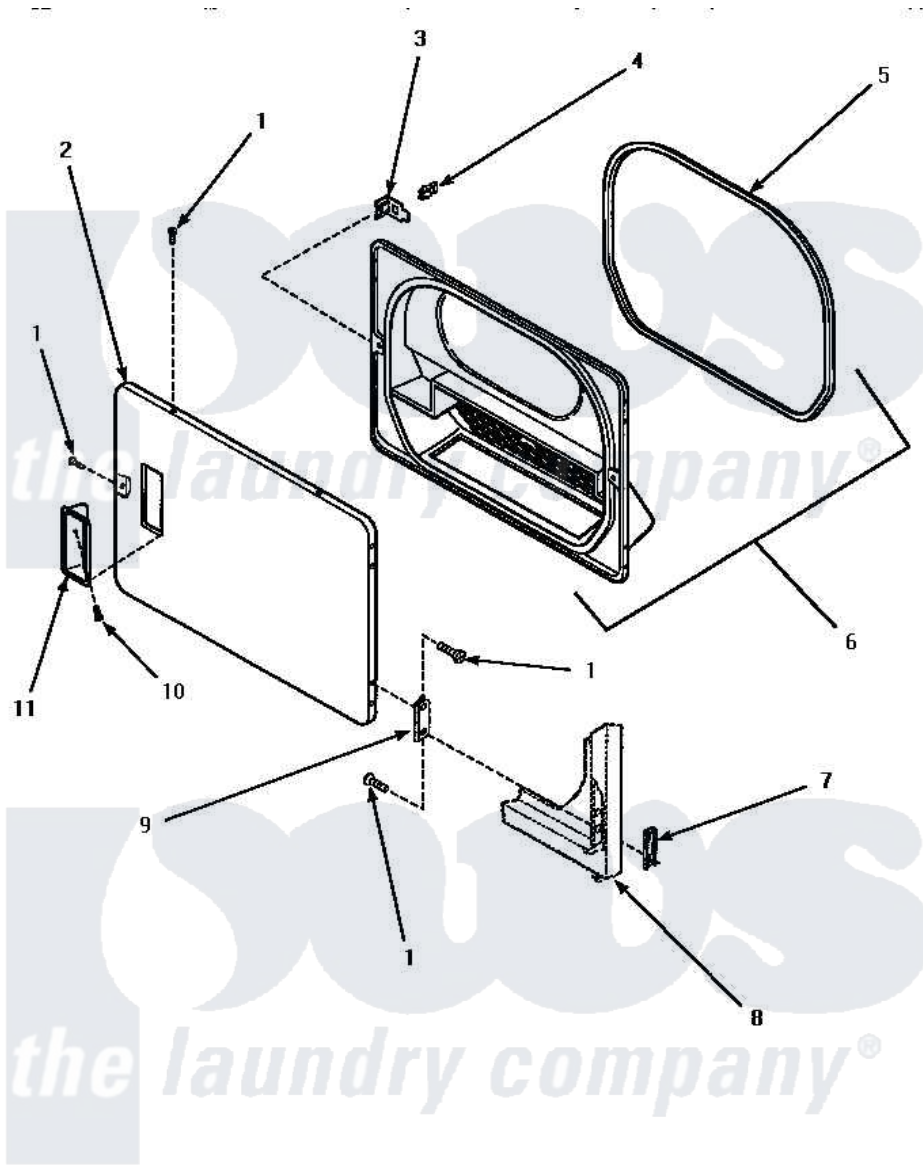

Amana AGM199 09 - LOADING DOOR

LOADING DOOR

Amana [Residential Amana AGM199 Washer Parts](#) Parts Diagram 09 - LOADING DOOR

[Click on the part number to view part](#)

Item	Original Part Number	Replaced By	Status	Part Description
1	500226			Screw, 8b-16 x 5/8 Tap
2	500040L			Assembly, Door-Home
"	500040H		Not Available	ASSY, DOOR-HOME
"	500040W			Assembly, Door-Home
3	500223	40116201		Bracket, Door Strike
4	500039	510181		Strike Doormetal
5	500200		Not Available	SEAL,DOOR
6	500199		Not Available	ASSY,LINER & SEAL
7	500236			Clip, Door Hinge Mount
8	Y00000000		Not Available	SEE NOTE FRONT PANEL
9	500041	Y503676		Hinge, Door And Top
10	500297	8281236		Screw
11	500042L		Not Available	PULL,DOOR
"	500042H		Not Available	PULL,DOOR
"	500042W		Not Available	PULL,DOOR
NI	500035L		Not Available	ASSY,DOOR-HOME