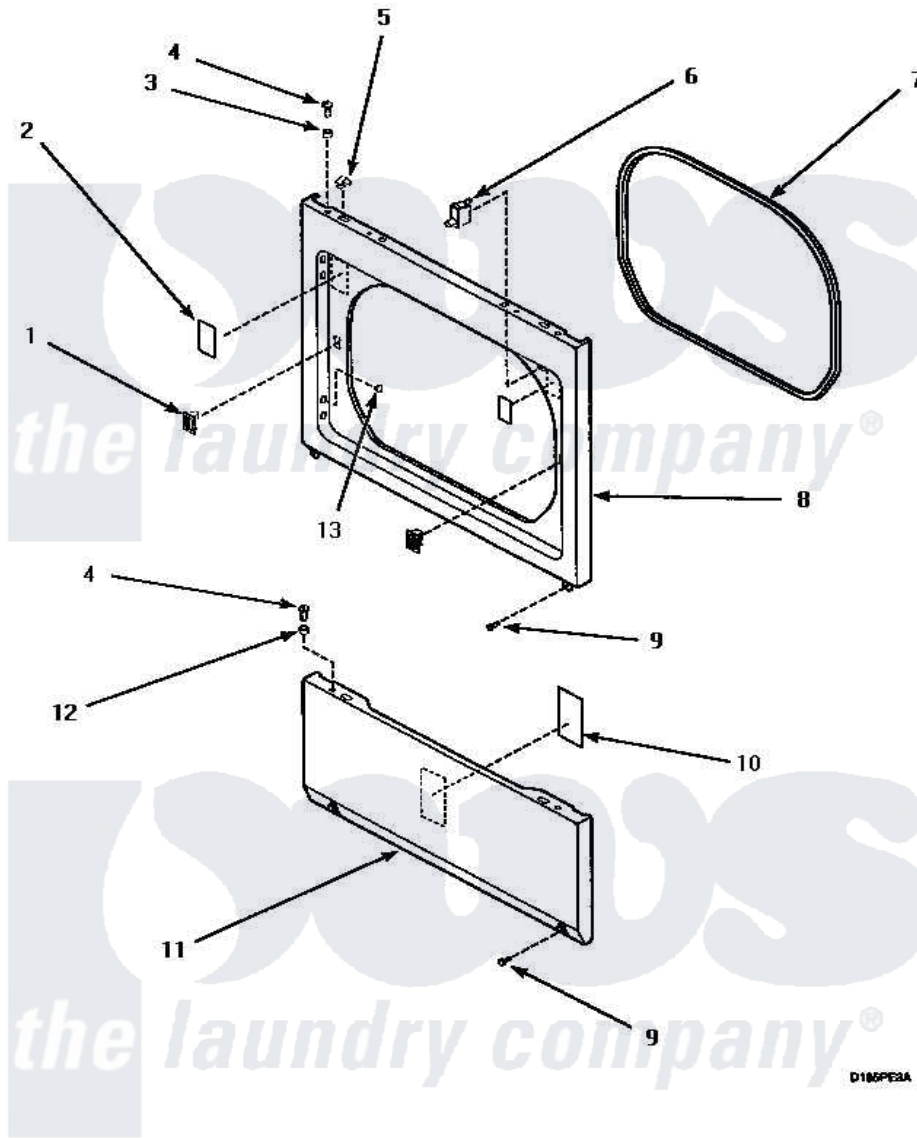

Amana AGM199 10 - LOWER ACCESS PANEL, FRONT PANEL & SEAL

LOWER ACCESS PANEL, FRONT PANEL AND SEAL

Amana [Residential Amana AGM199 Washer Parts](#) Parts Diagram 10 - LOWER ACCESS PANEL, FRONT PANEL & SEAL

[Click on the part number to view part](#)

Item	Original Part Number	Replaced By	Status	Part Description
1	54660	LA-1003		Door Catch Kit
2	500281		Not Available	STICKER
3	56079	505187		Locator, Panel
4	32671	Y014874		Screw, Idler Arm And Sleeve
5	28835	22001650		Fastener, Spring
6	Y62872	W10169313		Switch-Dor
7	500034			Seal, Front Panel
8	500033L			Panel, Front
"	500033H		Not Available	PANEL,FRONT
"	500033W		Not Available	PANEL, FRONT
9	33562	27001200		Screw
10	500670		Not Available	STICKER NG OR MIXED GA
11	500044L		Not Available	PANEL, ACCESS (ALMOND)
"	500044H		Not Available	PANEL,ACCESS
"	500044W	40045301WP		Panel, Access
12	56079	505187		Locator, Panel