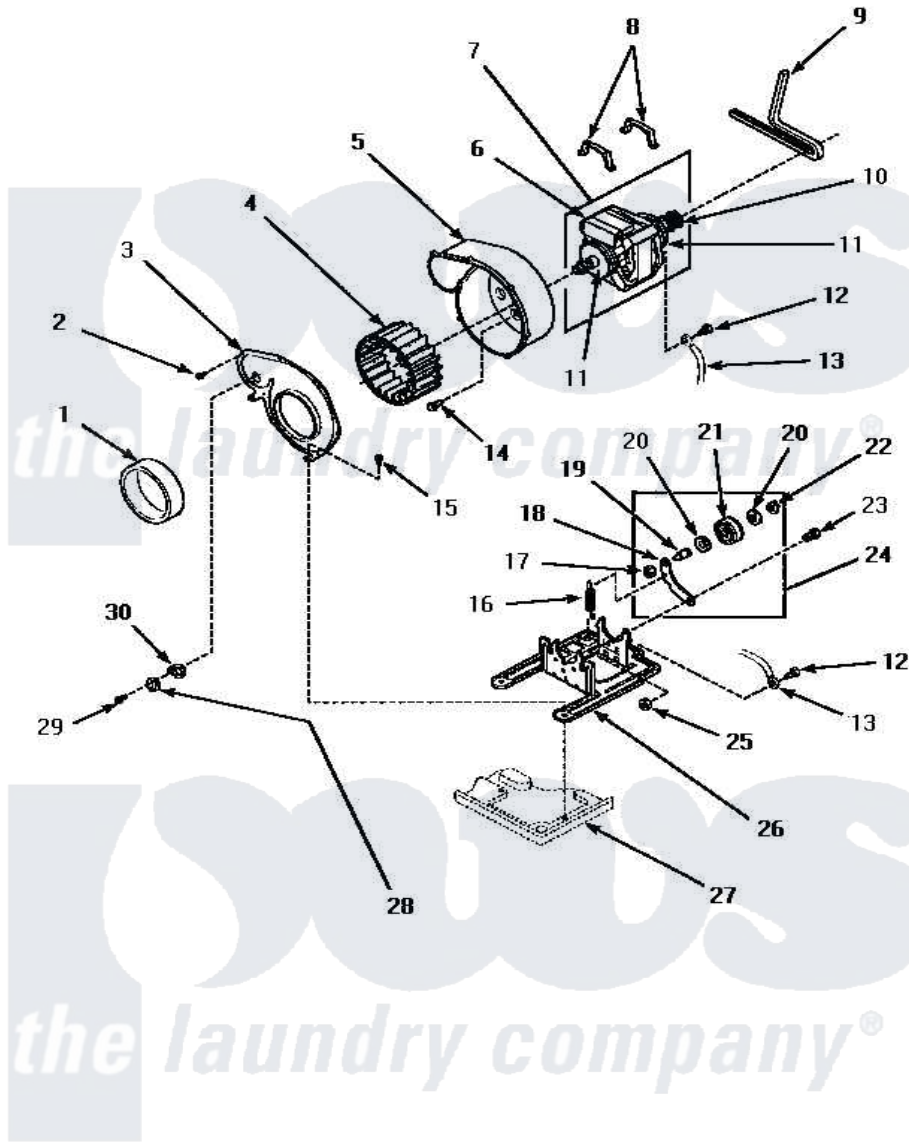

# Amana AGM199 11 - MOTOR, EXHAUST FAN & BELT

## MOTOR, EXHAUST FAN AND BELT

Amana [Residential Amana AGM199 Washer Parts](#) Parts Diagram 11 - MOTOR, EXHAUST FAN & BELT  
 Click on the part number to view part

Item	Original Part Number	Replaced By	Status	Part Description
1	<a href="#">500313</a>			Seal, Blower Housing
2	<a href="#">31260</a>			Screw, No.8 X 3/8 Ind H
3	500078	<a href="#">511969P</a>		Kit Blower Housing And Cover
4	56000	<a href="#">510139P</a>		Assembly Blower Fan Package
5	<a href="#">56020</a>			Housing, Blower
6	501218		Not Available	MOTOR SWITCH (DOES NOT INCLUDE THERMAL PROT
7	501211	<a href="#">2200376</a>		Motor
8	Y58047	<a href="#">660658</a>		Clamp, Motor Mounting 343481 685441
9	59174	<a href="#">40111201</a>		Belt, Cylinder
10	<a href="#">500011</a>			Pulley, Motor
11	58044A		Not Available	MOUNT,MOTOR-LOCKING
12	<a href="#">20530</a>			Screw, 10-24 x 3/8 Hex
13	Y00000000		Not Available	SEE NOTE GROUND WIRE FROM MOTOR TO MOUNTING BRACKET, GREEN

14	Y31645	<a href="#">27001200</a>	Screw
15	33562	<a href="#">27001200</a>	Screw
16	<a href="#">56076</a>		Spring, Idler
17	56156	<a href="#">358160</a>	Nut
18	500910	<a href="#">37001144</a>	Assembly- Idler
19	<a href="#">56461</a>		Shaft
20	<a href="#">52549</a>		Washer, 501 ID X3/4 Odx
21	<a href="#">Y54414</a>		Assembly, Wheel And Bearing
22	<a href="#">23748</a>		Ring, Retaining
23	<a href="#">500824</a>		Screw, 1/4-20 Unc Hex
24	500269	<a href="#">37001287</a>	Assembly, Idler Lever/Shaft/Pulley
25	52566	<a href="#">27001225</a>	Nut, Jam Mid Lock 1/4-20
26	500822	<a href="#">503613</a>	Mount, Motor
27	Y00000000	Not Available	SEE NOTE BASE
28	<a href="#">56410</a>		Thermostat
29	23222	<a href="#">3177991</a>	Screw