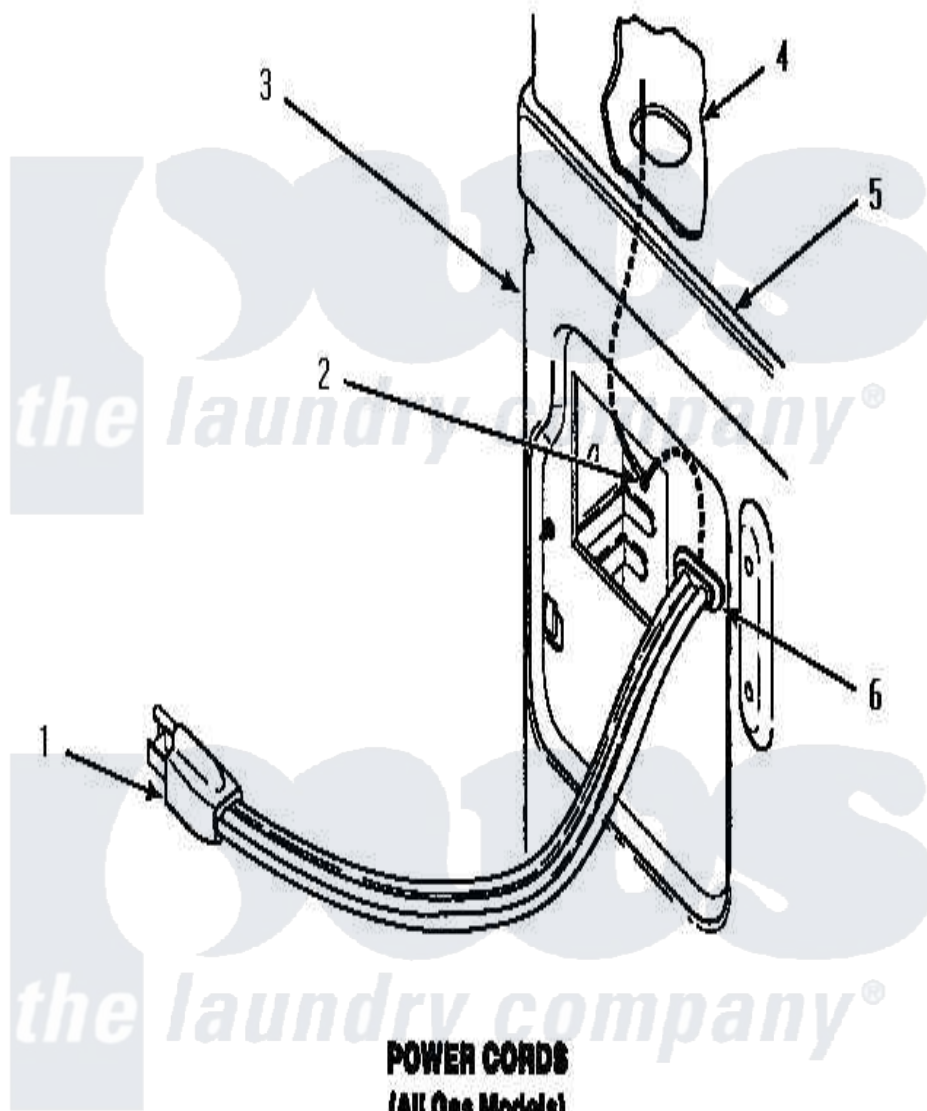

Amana AGM199 13 - POWER CORD

Amana [Residential Amana AGM199 Washer Parts](#) Parts Diagram 13 - POWER CORD
Click on the part number to view part

Item	Original Part Number	Replaced By	Status	Part Description
1	Y56222	27001142		Cord, Power
2	20530			Screw, 10-24 x 3/8 Hex
3	Y00000000		Not Available	SEE NOTE CABINET
4	Y00000000		Not Available	SEE NOTE CONTROL HOOD REAR PANEL
5	Y00000000		Not Available	SEE NOTE CABINET TOP
6	21903	211881		Grommet, Cord Part Not Used-Gas Models Only