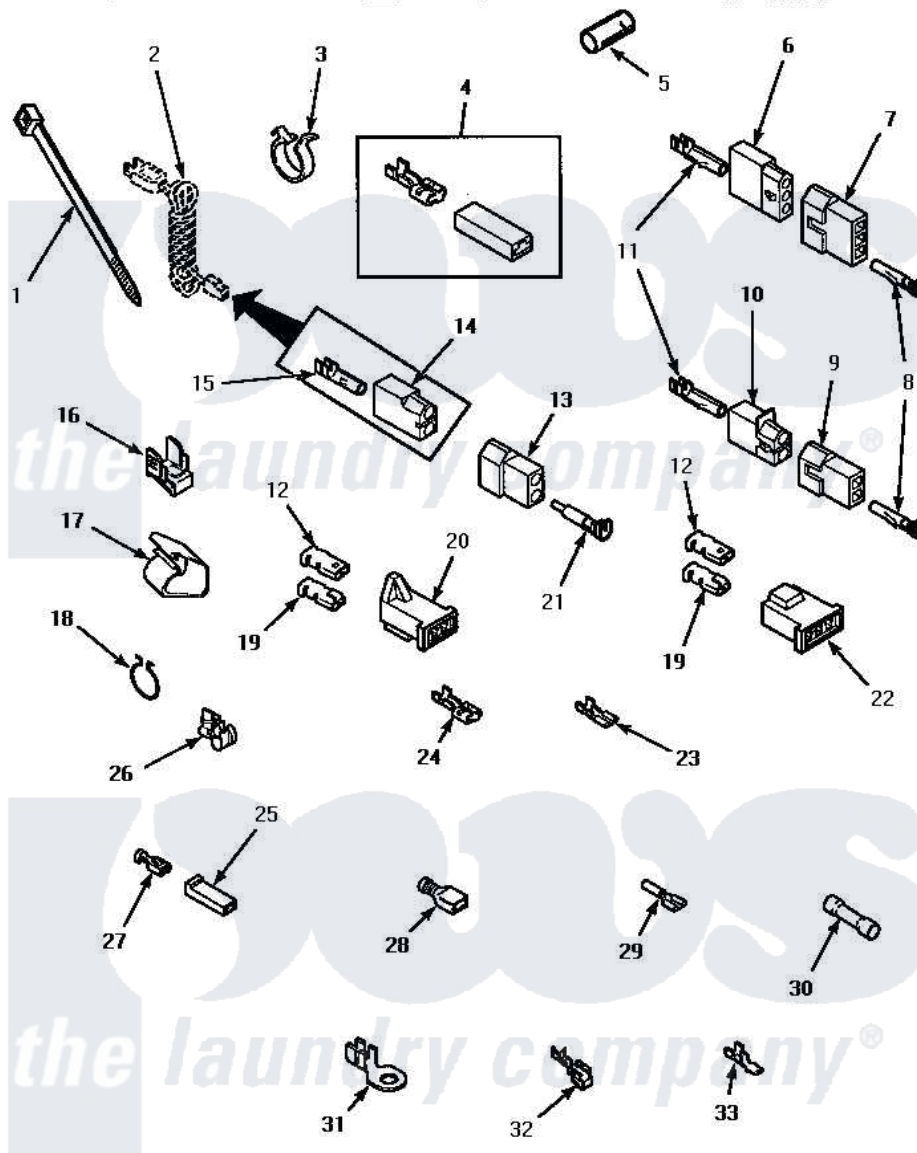

Amana AGM199 14 - TERMINALS

TERMINALS

Amana [Residential Amana AGM199 Washer Parts](#) Parts Diagram 14 - TERMINALS
 Click on the part number to view part

Item	Original Part Number	Replaced By	Status	Part Description
1	55881	M0321209		Tie-Electrical
2	Y00000000		Not Available	SEE NOTE POWER CORD
3	61510	504034		Clip, Wire
4	Y00237			Terminal-Female 1/4 ((1) 12 GAUGE Wire Or(2) 18 GA
5	Y21365	503670		Sleeve Insulator
6	23039	697780		Receptacle,
7	23040			Plug-3 Circuit
8	Y00116			Terminal, Pin-Male
9	56448			Terminal Block Plug
10	56451			Receptacle, 2 Circuit
11	Y00117	5011-XX		093 Female Socket
12	Y00189			Terminal, Spade
13	56266			Plug
14	56265			Receptacle, 2 Circuit
15	00130			Terminal, Pin-1/8 Femal
16	Y00161	B5733302		Clip, Ground

17	35521		Not Available	CLIP,HARNESS HOLDER
18	51291			Clip, Wire
19	Y00190			Connector-Receptacle
20	58799			Connector-2 Circuit
21	Y00127			Terminal, Pin-1/8 Male
22	58800		Not Available	CONNECTOR-3 CIRCUIT (3 CIRCUIT CONNECTOR)
23	Y00209			Spade Terminal (18 Gauge) (3/16 Inch-(2) 18 Gauge Wires-
"	Y00124			Spade Terminal (18 Gauge) (3/16 Inch-(1) 18 Gauge Wire-
"	00156	00156SRE		65br30/FI
24	Y00121		Not Available	SPADE TERMINAL(12 GAUGE) (1/4 INCH-(2) 18 GAUGE WIRES O
"	Y00245	M0320576		Terminal
"	Y00119		Not Available	SPADE TERMINAL(18 GAUGE) (1/4 INCH-(1) 18 GAUGE WIRE)
25	90789			Connector
26	21903	211881		Grommet, Cord Part Not Used- Gas Models Only
27	Y00115			Lock In Spade Terminal (18 Gaug (1/4 Inch-(1) 18 Gauge Wire)
"	00122		Not Available	(1/4 INCH-(2) 18 GAUGE WIRES O
28	Y00163	285432		Terminal
"	Y00165			Insulated Spade Terminal
29	Y00215			Barrel Insulated Spade
"	Y00214		Not Available	BARREL INSULATED SPADE(18 GAUG (1/4 INCH- 18 GAUGE WIRE)
30	30865			Butt Splice Connector
31	Y00139	Y00138		Male Tab Terminal 18 Gauge Wire)
"	Y00138			Male Tab Terminal 18 Gauge Wire)
32	Y00114			Spade Terminal
33	00110			No.10 18 Gauge Wire
"	Y00111			Ring Terminal No.10 No.10 18 Gauge Wires Or