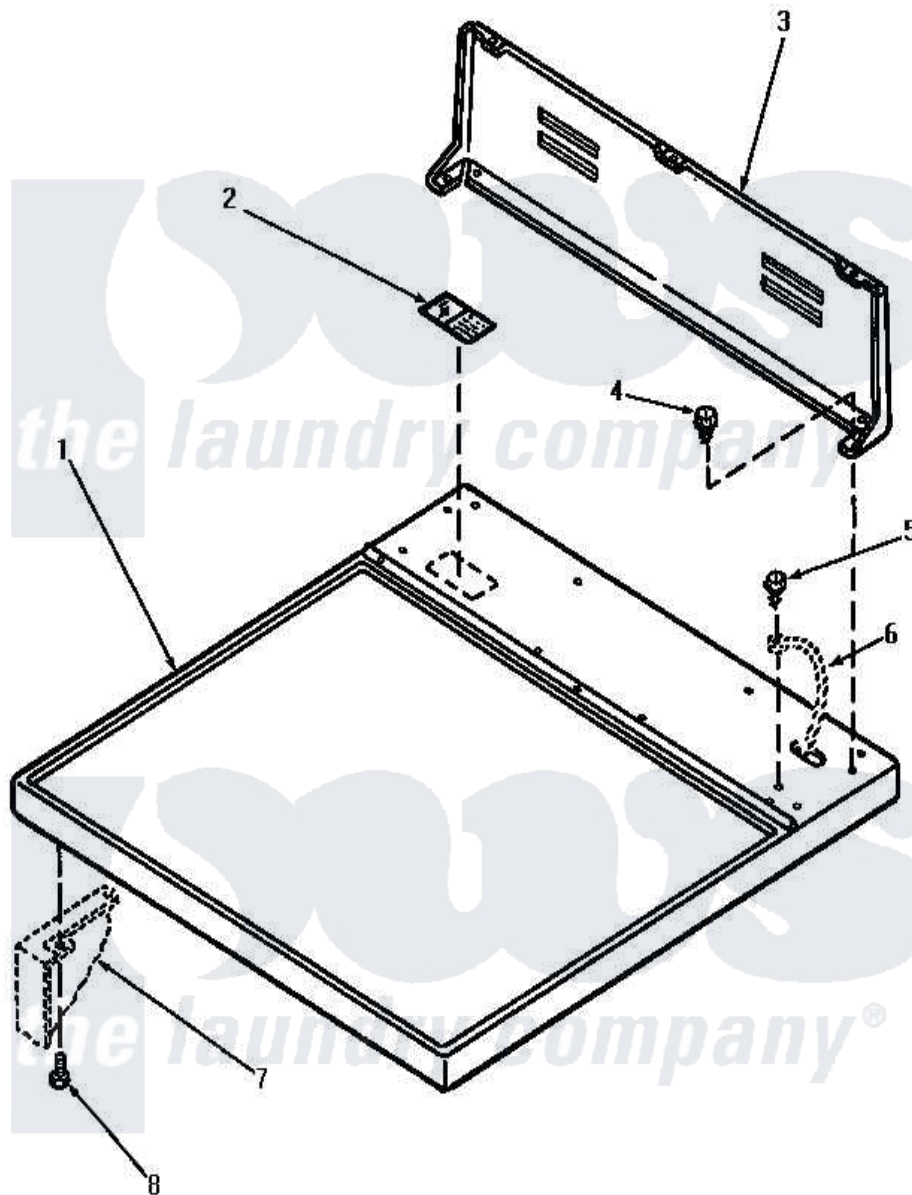

# Amana AGM359 01 - CABINET TOP AND CONTROL HOOD REAR PANEL

Amana Residential Amana AGM359 Dryer Parts Parts Diagram 01 - CABINET TOP AND CONTROL HOOD REAR PANEL

[Click on the part number to view part](#)

Item	Original Part Number	Replaced By	Status	Part Description
1	60815H		Not Available	ASSY, TOP PANEL-DOMESTI
"	60815L		Not Available	CABINET TOP, ALMOND
"	60815W		Not Available	ASSY, TOP & CARTON
2	24903		Not Available	STICKER, DISCONNECT POW
3	59970		Not Available	CONTROL HOOD, REAR PANEL
4	23962	<a href="#">W10116760</a>		Screw
5	<a href="#">20530</a>			Screw, 10-24 x 3/8 Hex
6	Y00000000		Not Available	SEE NOTE GROUND WIRE, GREEN
7	Y00000000		Not Available	SEE NOTE CABINET -- (SEE PAGE 10, KEY 13)
8	25723	<a href="#">27001200</a>		Screw