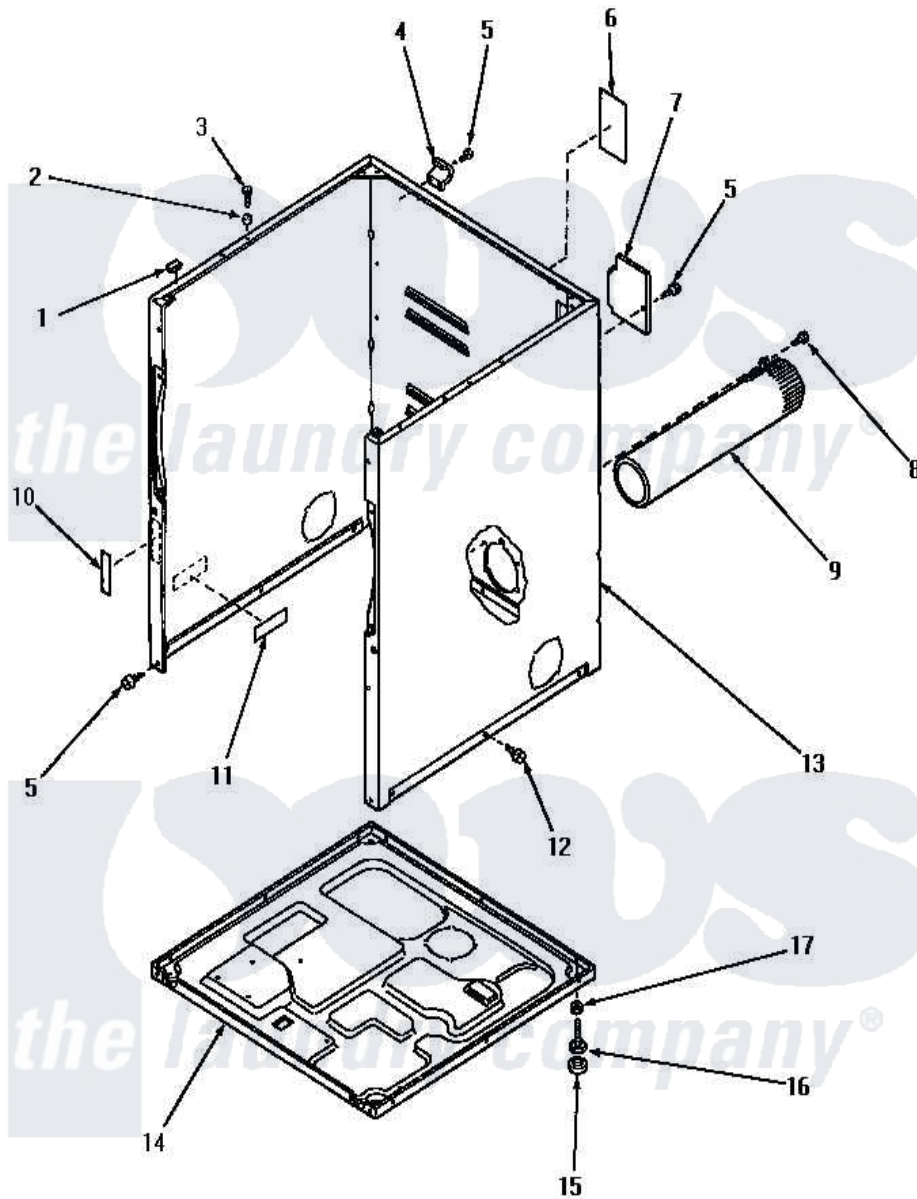

Amana AGM359 02 - CABINET, EXHAUST DUCT AND BASE

Amana Residential Amana AGM359 Dryer Parts Parts Diagram 02 - CABINET, EXHAUST DUCT AND BASE
 Click on the part number to view part

Item	Original Part Number	Replaced By	Status	Part Description
1	Y56128			Pad, Bumper
2	56079	505187		Locator, Panel
3	32671	Y014874		Screw, Idler Arm And Sleeve
4	60826		Not Available	HINGE, TOP
5	25723	27001200		Screw
6	56427		Not Available	STICKER
7	60821			Access Cover
8	56392		Not Available	SCREW,8-18 X 3/8 TAPPI
9	56118		Not Available	ASSY, EXHAUST DUCT
10	24903		Not Available	STICKER,DISCONNECT POW
11	61294		Not Available	(ELECTRIC MODELS)
12	58624	58-624		Ts8624 Commercial Element
13	60813LP			Xxxassy, Dryer Cabinet
"	60813WP		Not Available	xxxASSY, DRYER CABINET
"	60813HP		Not Available	ASSY, DRYER CABINET
14	60811			Assembly, Base-Complete

15	70282	Y314137	Foot, Rubber
16	Y52696	Y305086	Adjustable Leg And Nut
17	20274	62739	Nut, Lock