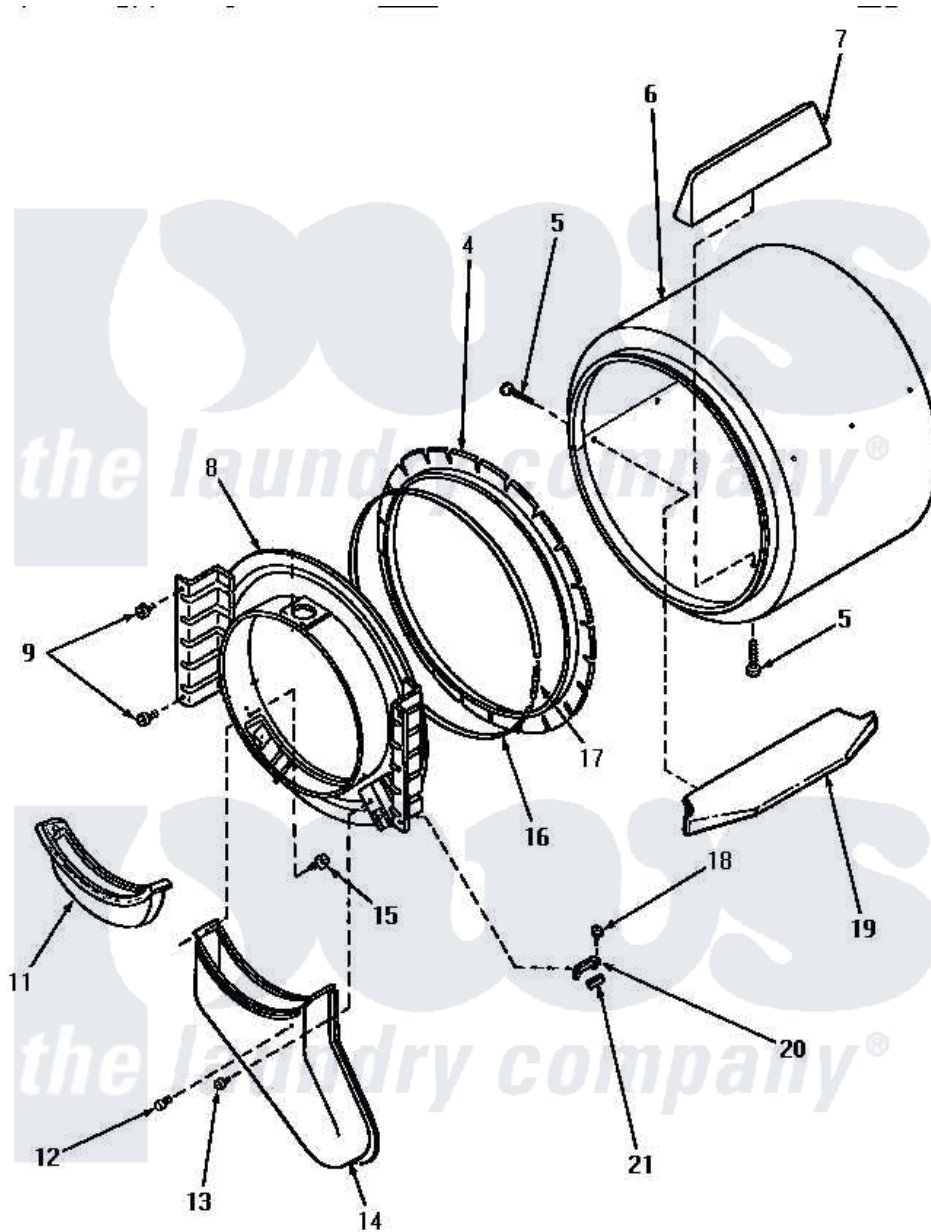

Amana AGM359 04 - FR BLKHD, AIR DUCT, FELT SEAL & CYLINDER

Amana Residential Amana AGM359 Dryer Parts Parts Diagram 04 - FR BLKHD, AIR DUCT, FELT SEAL & CYLINDER
 Click on the part number to view part

Item	Original Part Number	Replaced By	Status	Part Description
4	56088			Assembly, Seal
5	56131		Not Available	SCREW,10BT X 1 TAPPING
6	61073P		Not Available	ASSY,CYLINDER-WHITE
7	Y61399		Not Available	BAFFLE,CYLINDER-SHORT-
8	62160W		Not Available	ASSY,BULKHEAD & GLIDE FRT
"	62142W		Not Available	ASSY,BULKHEAD-FRONT-SV
9	25723	27001200		Screw
11	61376P			Filter, Lint-White W/Inst.
12	56938		Not Available	BUMPER
13	56392		Not Available	SCREW,8-18 X 3/8 TAPPI
14	60786			Assembly, Air Duct-Front
15	23628	489464		Screw
16	Y56090		Not Available	SEAL STRAP
17	52310			Spring
18	23962	W10116760		Screw
19	Y61027		Not Available	BAFFLE,CYLINDER-EXTEND