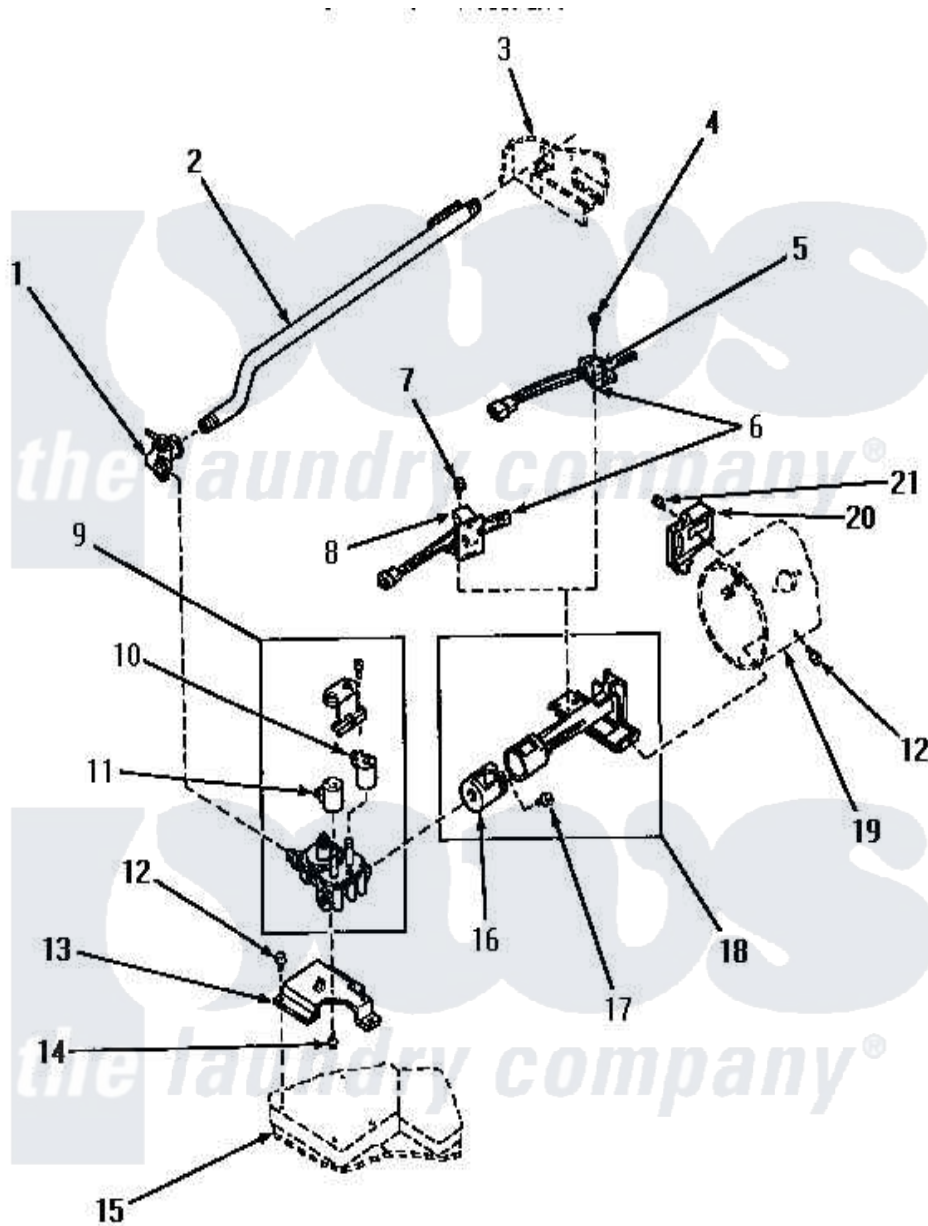

# Amana AGM359 05 - GAS VALVE AND IGNITER

Amana [Residential Amana AGM359 Dryer Parts](#) Parts Diagram 05 - GAS VALVE AND IGNITER  
 Click on the part number to view part

Item	Original Part Number	Replaced By	Status	Part Description
1	Y56229	<a href="#">510205</a>		Valve-Elbo
2	<a href="#">58911</a>			Assembly, Lead-In Pipe
3	Y00000000		Not Available	SEE NOTE CABINET -- (SEE PAGE 10, KEY 13)
4	51782		Not Available	SCREW, 6B-20X5/16
5	Y00000000		Not Available	SEE NOTE CARBORUNDUM IGNITER AND BRACKET
6	55438	<a href="#">4392003</a>		Ignitor
"	Y00000000		Not Available	SEE NOTE IGNITER, SIX PACK -- (USE TO RETROFIT AGM339, AGM359)
7	<a href="#">56693</a>			Screw, No.6-20 x. 44/.41 In
8	Y00000000		Not Available	SEE NOTE NORTON IGNITER AND BRACKET
9	<a href="#">58804</a>			Assembly, Valve-Gas-Single-
10	58804B	<a href="#">694540</a>		Coil, 60 Hz
11	58804A	<a href="#">306106</a>		Coil, Holding And Booster--W
12	56264	<a href="#">27001200</a>		Screw

13	58912	<a href="#">500821</a>	Bracket, Mounting-Gas
14	56124	<a href="#">3370225</a>	Screw
15	Y00000000		Not Available SEE NOTE BASE -- (SEE PAGE 10, KEY 14)
16	53007	<a href="#">53-007</a>	Receptacle
17	51356		Not Available SCREW,6-32 X 5/16 RD H
18	Y56234	<a href="#">37001304</a>	Burner Ign
19	Y00000000		Not Available SEE NOTE BURNER HOUSING -- (SEE PAGE 7)
20	Y56231	<a href="#">338906</a>	Radiant, Sensor