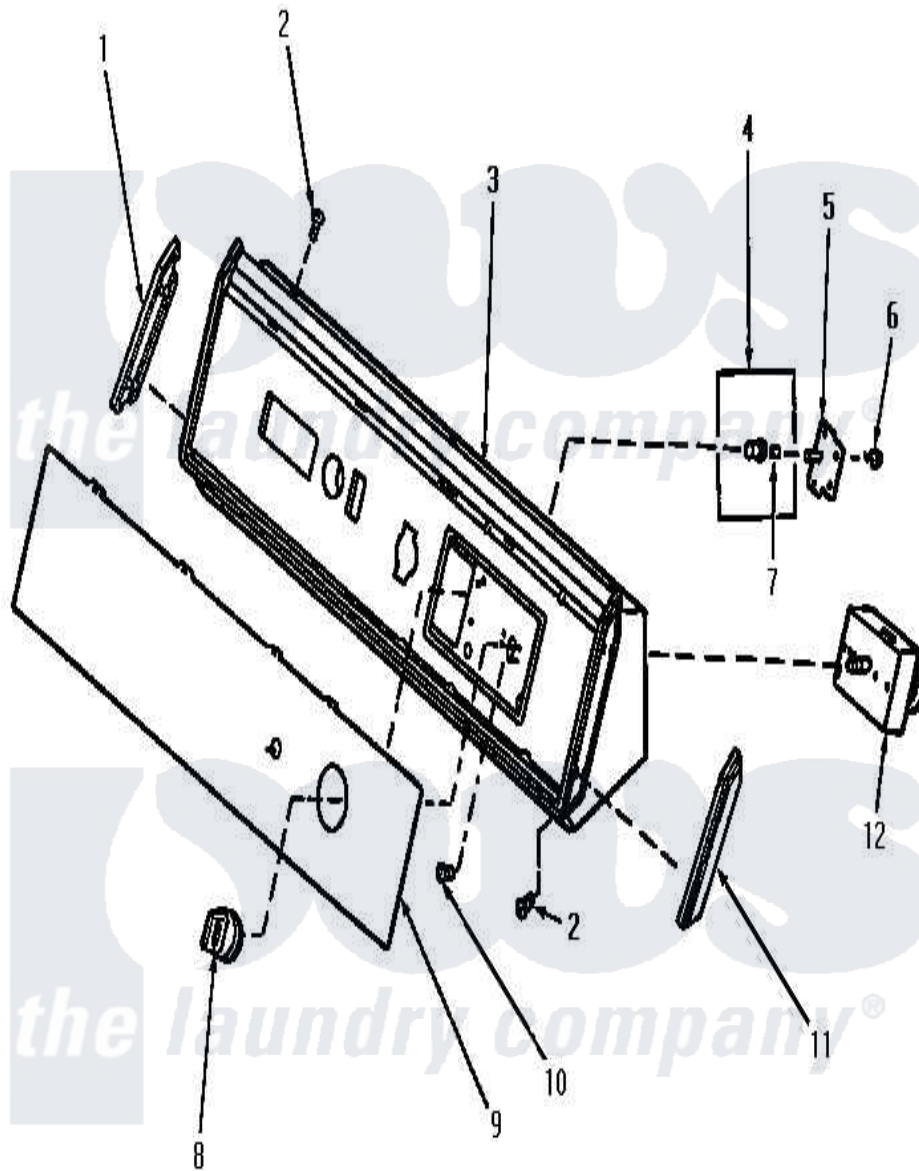

# Amana AGM359 06 - GRAPHICS PANEL, CTRL HOOD AND CTRLS

Amana Residential Amana AGM359 Dryer Parts Parts Diagram 06 - GRAPHICS PANEL, CTRL HOOD AND CTRLS  
 Click on the part number to view part

Item	Original Part Number	Replaced By	Status	Part Description
"	NOTE:		Not Available	NOTE 2: STARTING SERIAL NO. S6564538ZE, ALL HOME LAUNDRY DRYERS WERE MANUFACTURED WITH A NEW CYLINDER ROLLER, SO THE THRUST WASHER IS NO LONGER USED.
1	31249		Not Available	CAP,END-L.H.-CHROME
2	31752		Not Available	SCREW,No.8ABX3/4 POZIDRI
3	59955		Not Available	ASSY,HOOD & MOUNTING P
4	62199		Not Available	ASSY,PUSH TO START BUT
5	59449		Not Available	SWITCH,PUSH-TO-START
6	23962	<a href="#">W10116760</a>		Screw
7	10519		Not Available	RETAINER
8	62176		Not Available	ASSY,TIMER KNOB & SKIR
9	62198	<a href="#">76457</a>		Motor
10	Y59616	<a href="#">90767</a>		Screw, 8A X 3/8 HeX Washer Head Tapping