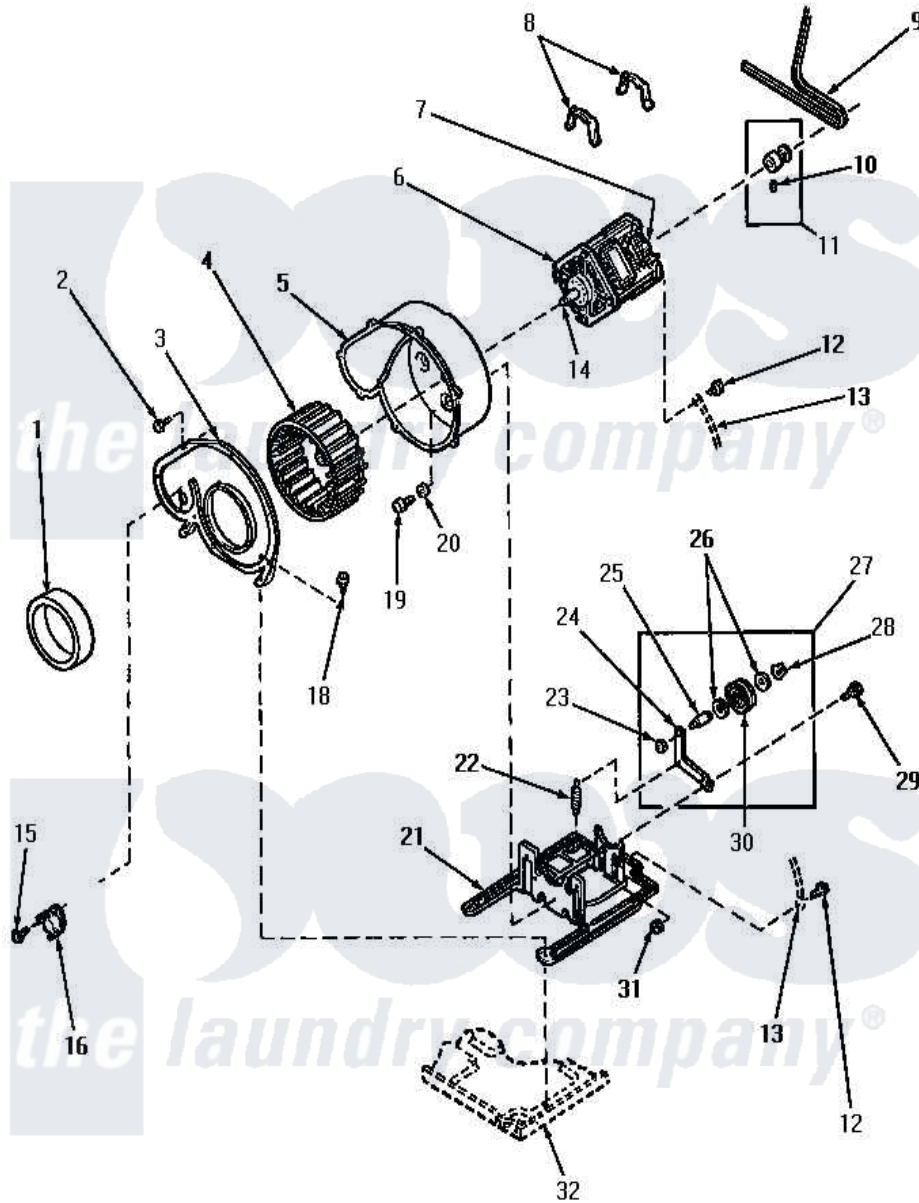

Amana AGM359 09 - MOTOR, EXHAUST FAN AND BELT

Amana [Residential Amana AGM359 Dryer Parts](#) Parts Diagram 09 - MOTOR, EXHAUST FAN AND BELT
 Click on the part number to view part

Item	Original Part Number	Replaced By	Status	Part Description
1	56065		Not Available	SEAL
2	23962	W10116760		Screw
3	60938P		Not Available	COVER,BLOWER HOUSING
4	56000	510139P		Assembly Blower Fan Package
5	56020			Housing, Blower
6	Y58044	915P3		Motor-Drve
7	53249		Not Available	SWITCH
"	53226		Not Available	SWITCH,MOTOR
"	59895		Not Available	MOTOR SWITCH, INTERNAL MOUNTED
8	Y58047	660658		Clamp, Motor Mounting 343481 685441
9	59174	40111201		Belt, Cylinder
10	52906		Not Available	SETSCREW
11	59173		Not Available	MOTOR PULLEY ASSEMBLY
12	23222	3177991		Screw

13	Y00000000		Not Available	SEE NOTE GROUND WIRE, GREEN
14	27604P			Never-Seeze 1 Oz Tube
15	52150	489464		Screw
16	56440	56410		Thermostat
18	51780	3390631		Screw, 10-16 X 3/8
19	56264	27001200		Screw
20	20492	M0270504		Washer
21	Y60816	503613		Mount, Motor
22	56076			Spring, Idler
23	56156	358160		Nut
24	56057		Not Available	LEVER, IDLER
25	56461			Shaft
26	52549			Washer, 501 ID X3/4 Odx
27	Y56170	56170P		Assembly- Idle
28	23748			Ring, Retaining
29	56587		Not Available	SCREW, 1/4-20 HEX HD SH
30	Y54414			Assembly, Wheel And Bearing
31	52566	27001225		Nut, Jam Mid Lock 1/4-20
32	Y00000000		Not Available	SEE NOTE BASE -- (SEE PAGE 10, KEY 14)