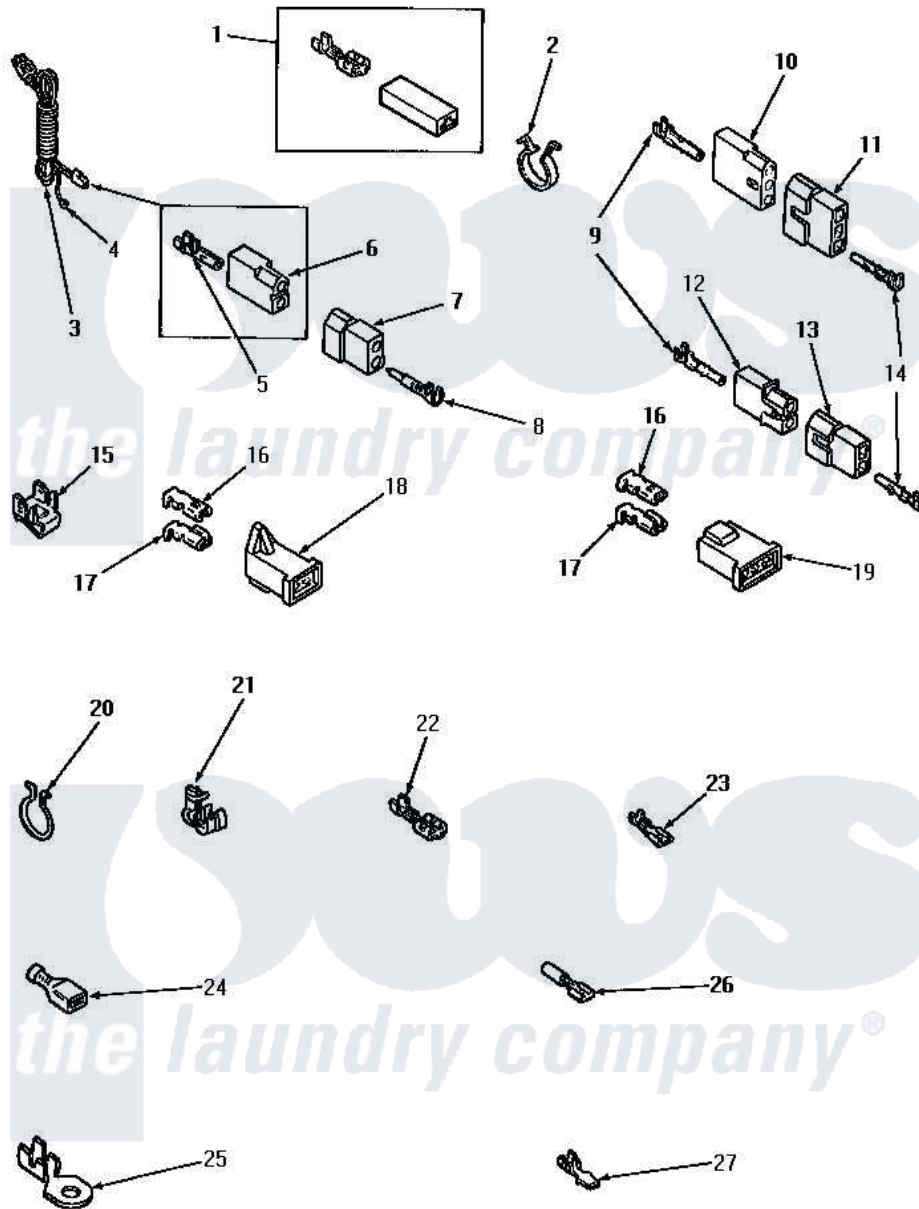

Amana AGM359 10 - POWER CORD AND TERMINALS

Amana [Residential Amana AGM359 Dryer Parts](#) Parts Diagram 10 - POWER CORD AND TERMINALS
 Click on the part number to view part

Item	Original Part Number	Replaced By	Status	Part Description
1	Y00237			Terminal-Female 1/4 ((1) 12 GAUGE Wire Or(2) 18 GA
2	61510	504034		Clip, Wire
3	Y56222	27001142		Cord, Power
4	Y00000000		Not Available	SEE NOTE GROUND WIRE, GREEN
5	00130			Terminal, Pin-1/8 Femal
6	56265			Receptacle, 2 Circuit
7	56266			Plug
8	Y00127			Terminal, Pin-1/8 Male
9	Y00117	5011-XX		093 Female Socket
10	23039	697780		Receptacle,
11	23040			Plug-3 Circuit
12	56451			Receptacle, 2 Circuit
13	56448			Terminal Block Plug
14	Y00116			Terminal, Pin-Male
15	Y00161	B5733302		Clip, Ground

16	Y000189		Not Available	TERMINAL
17	Y00190			Connector-Receptacle
18	58799			Connector-2 Circuit
19	58800		Not Available	CONNECTOR-3 CIRCUIT (3 CIRCUIT CONNECTOR)
20	51291			Clip, Wire
21	21903	211881		Grommet, Cord Part Not Used- Gas Models Only
22	Y00222		Not Available	TERMINAL,FEMALE-1/4 SP
"	Y00121		Not Available	SPADE TERMINAL(12 GAUGE) (1/4 INCH-(2) 18 GAUGE WIRES O
"	Y00119		Not Available	SPADE TERMINAL(18 GAUGE) (1/4 INCH-(1) 18 GAUGE WIRE)
23	Y00124			Spade Terminal (18 Gauge) (3/16 Inch-(1) 18 Gauge Wire-
"	Y00209			Spade Terminal (18 Gauge) (3/16 Inch-(2) 18 Gauge Wires-
"	00156	00156SRE		65br30/FI
24	Y00165			Insulated Spade Terminal
"	Y00163	285432		Terminal
25	Y00111			Ring Terminal No.10 No.10 18 Gauge Wires Or
"	00110			No.10 18 Gauge Wire
26	Y00214		Not Available	BARREL INSULATED SPADE(18 GAUG (1/4 INCH- 18 GAUGE WIRE)
"	Y00215			Barrel Insulated Spade
27	Y00138			Male Tab Terminal 18 Gauge Wire)
"	Y00139	Y00138		Male Tab Terminal 18 Gauge Wire)