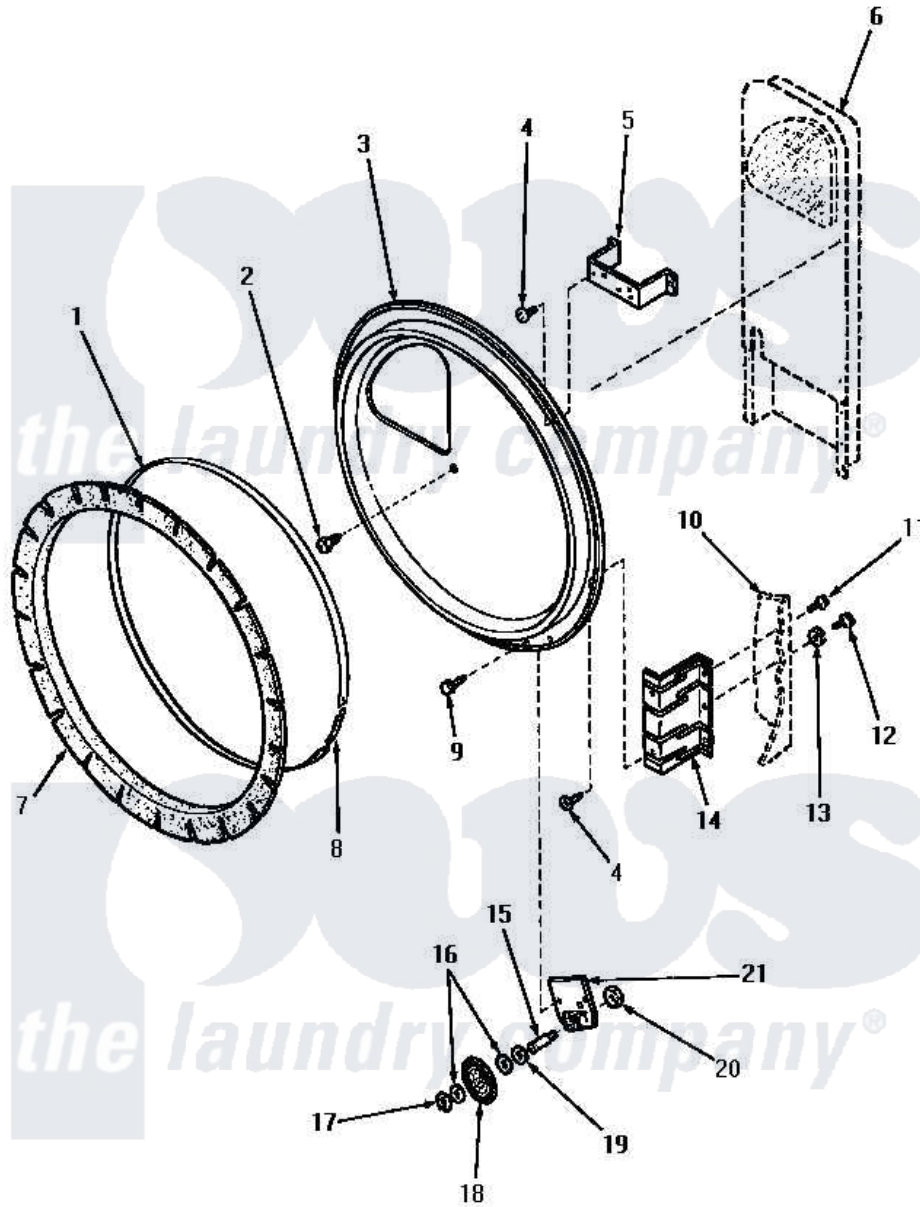

Amana AGM359 11 - REAR BLKHD, FELT SEAL & CYLINDER ROLLER

Amana Residential Amana AGM359 Dryer Parts Parts Diagram 11 - REAR BLKHD, FELT SEAL & CYLINDER ROLLER
 Click on the part number to view part

Item	Original Part Number	Replaced By	Status	Part Description
1	Y56090		Not Available	SEAL STRAP
2	23628	489464		Screw
3	Y61127		Not Available	ASSY, REAR BULKHEAD/BRKT
4	56078	M400664		SCrew Tap Trs Cr Rec 1016AB
5	60823	60823P		Bracket, Terminal Block
6	Y00000000		Not Available	SEE NOTE HEAT DUCT -- (SEE PAGE 7)
7	56088			Assembly, Seal
8	52310			Spring
9	51780	3390631		Screw, 10-16 X 3/8
10	Y00000000		Not Available	SEE NOTE CABINET -- (SEE PAGE 10, KEY 13)
11	25723	27001200		Screw
12	52909			Screw, 10B-16 X 1/2 HeX
13	51474		Not Available	WASHER, 13/64IDX1/2ODX.
14	56055		Not Available	BRACKET, BULKHEAD-REAR

15	56461		Shaft
16	52549		Washer, 501 ID X3/4 Odx
17	23748		Ring, Retaining
18	56457	62649P	Roller- CY
19	23886	Not Available	WASHER, .578IDX1.25ODX1
20	56156	358160	Nut
21	56042	Not Available	BRACKET, CYLINDER ROLLER