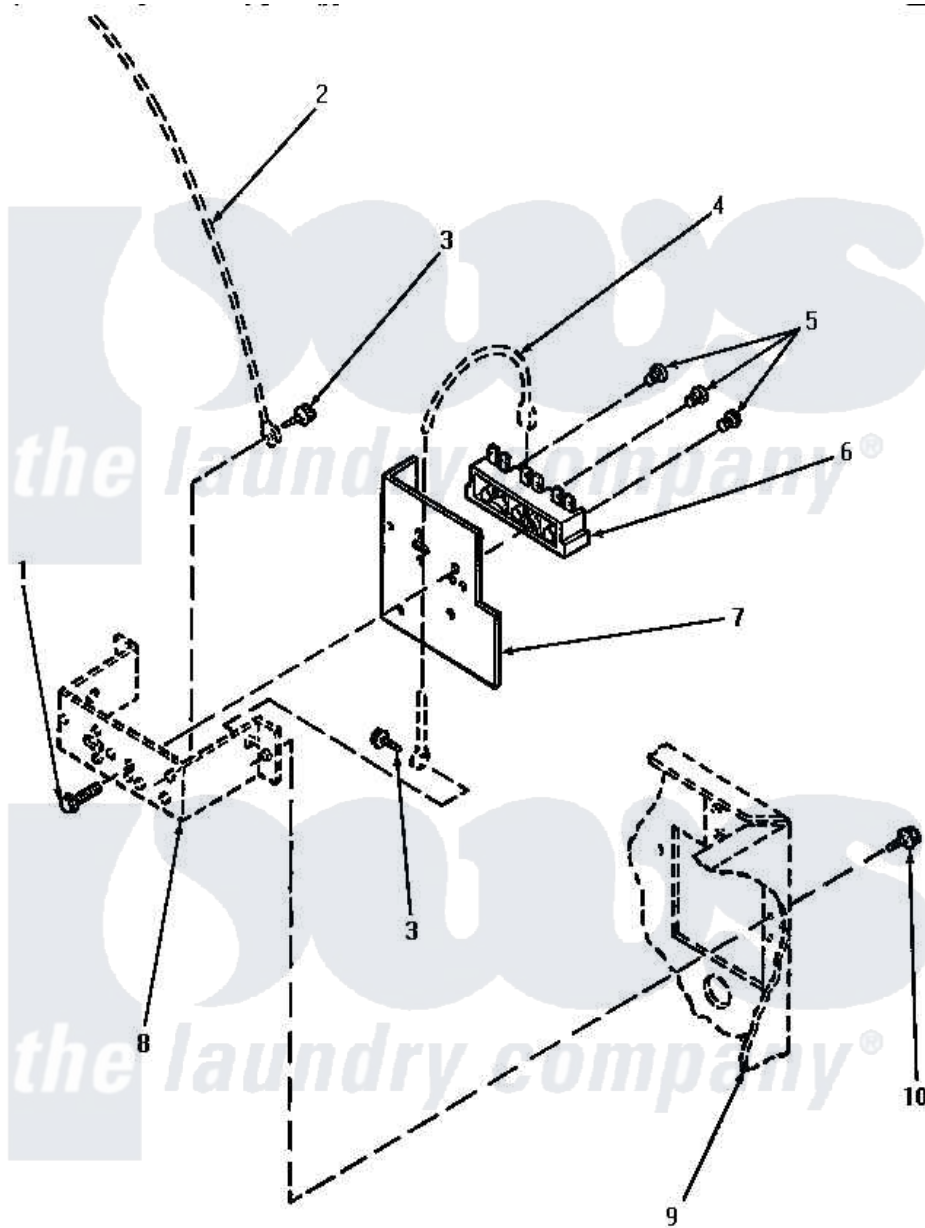

# Amana AGM359 12 - TERMINAL BLOCK

Amana Residential Amana AGM359 Dryer Parts Parts Diagram 12 - TERMINAL BLOCK  
 Click on the part number to view part

Item	Original Part Number	Replaced By	Status	Part Description
1	Y61200	<a href="#">501285</a>		Screw, No.12 X 9/16-Pla
2	Y00000000		Not Available	SEE NOTE GROUND WIRE, GREEN
3	<a href="#">20530</a>			Screw, 10-24 x 3/8 Hex
4	Y00000000		Not Available	SEE NOTE GROUND WIRE, GREEN -- (SEE NOTE 1)
5	Y61199	<a href="#">3400094</a>		Screw, 10-32 X 3/8
6	61923P	<a href="#">61923</a>		Block, Terminal
7	<a href="#">56087</a>			Shield, Terminal Block
8	Y00000000		Not Available	SEE NOTE TERMINAL BLOCK BRACKET -- (SEE PAGE 6)
9	Y00000000		Not Available	SEE NOTE CABINET -- (SEE PAGE 10, KEY 13)
10	25723	<a href="#">27001200</a>		Screw