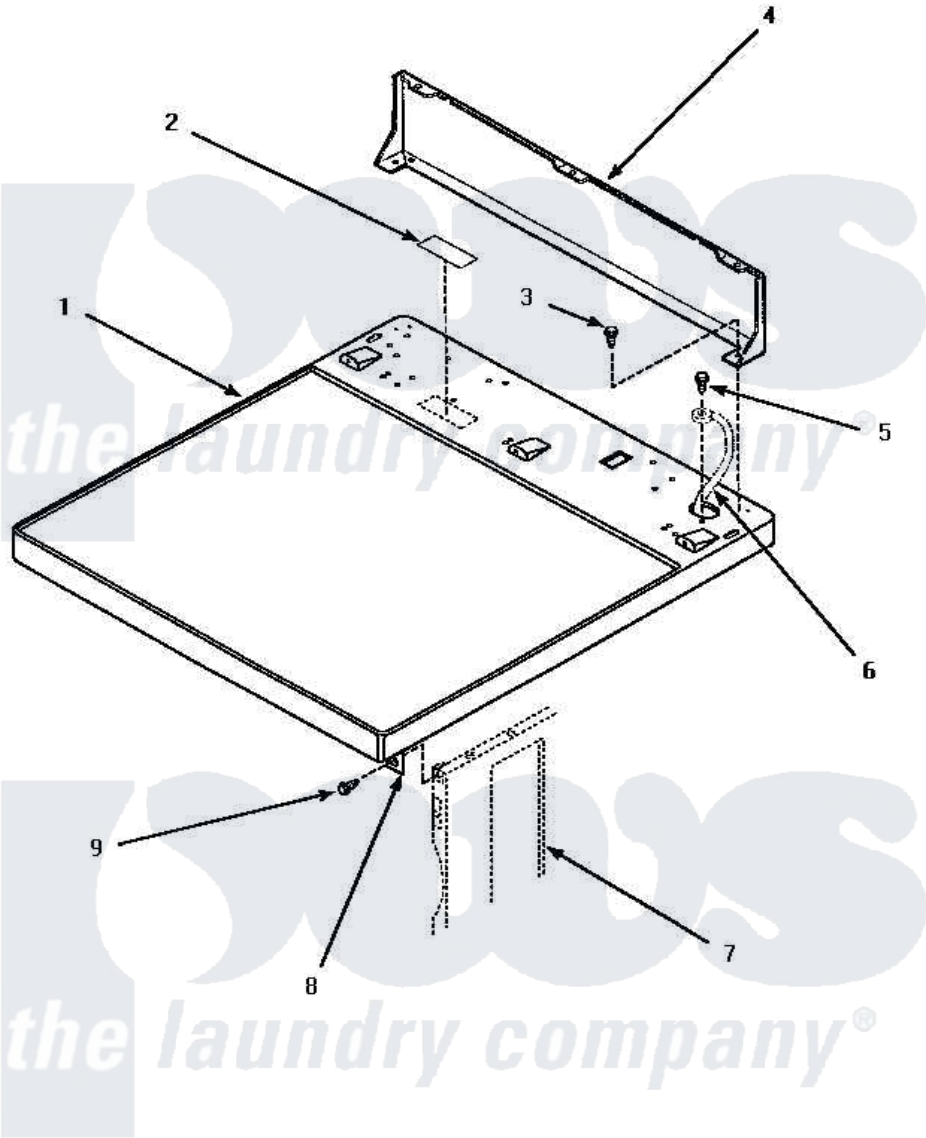

Amana AGM379 02 - CABINET TOP & CONTROL HOOD REAR PANEL

CABINET TOP AND CONTROL HOOD REAR PANEL

Amana [Residential Amana AGM379 Washer Parts](#) Parts Diagram 02 - CABINET TOP & CONTROL HOOD REAR PANEL

[Click on the part number to view part](#)

Item	Original Part Number	Replaced By	Status	Part Description
1	500085WP	37001027		Panel, Top
"	500085HP		Not Available	PANEL, TOP-HOME
"	500085LP	510029LP		Kit Top Panel W/Hwdomestic
2	24903		Not Available	STICKER, DISCONNECT POW
3	501086	90767		Screw, 8A X 3/8 HeX Washer Head Tapping
4	500343		Not Available	PANEL, BACK(HOME HOOD)
5	20530			Screw, 10-24 x 3/8 Hex
6	Y00000000		Not Available	SEE NOTE GROUND WIRE FROM REAR BULKHEAD, GREEN
7	Y00000000		Not Available	SEE NOTE CABINET
8	500084	40130801		Bracket, Top Mount
9	33562	27001200		Screw