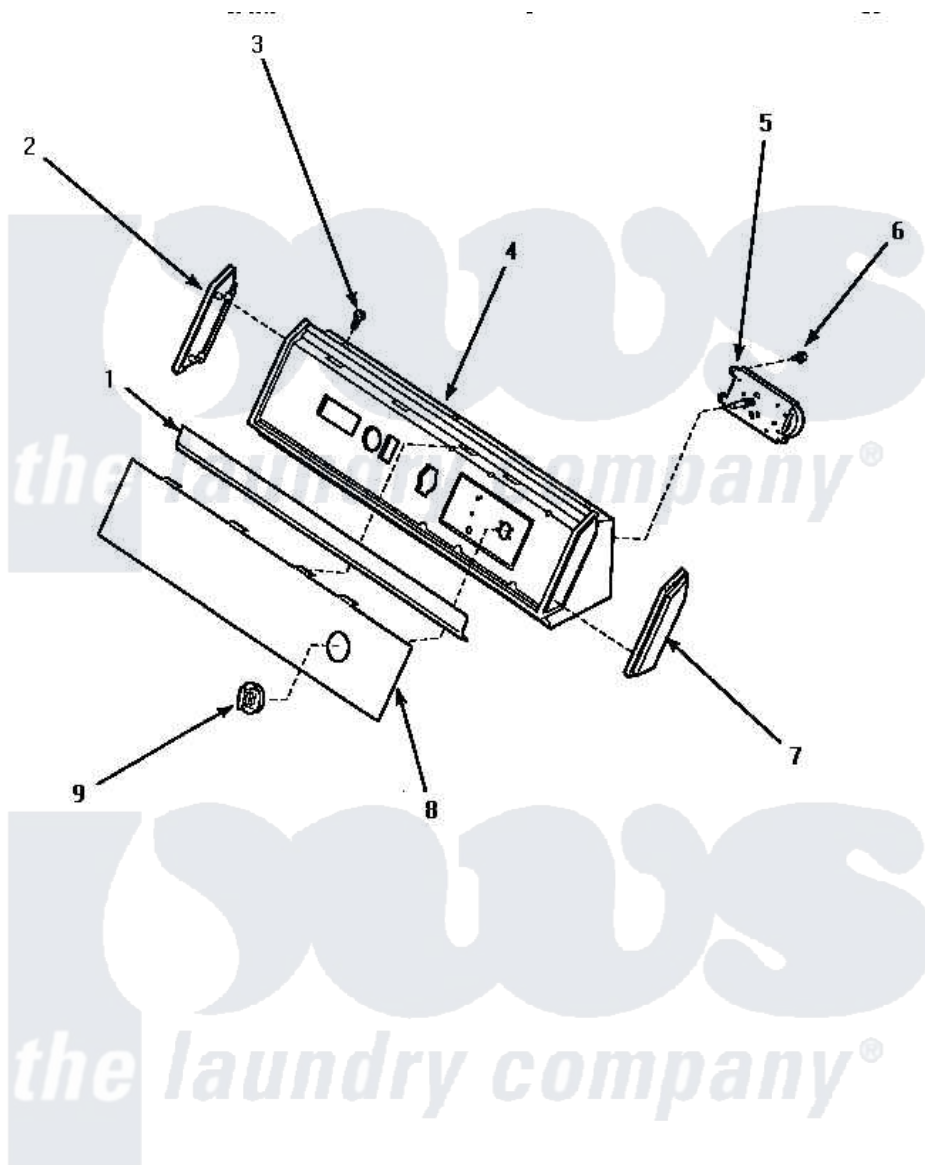

# Amana AGM379 06 - GRAPHIC PANEL, CONTROL HOOD & CONTROLS

## GRAPHIC PANEL, CONTROL HOOD AND CONTROLS

Amana [Residential Amana AGM379 Washer Parts](#) Parts Diagram 06 - GRAPHIC PANEL, CONTROL HOOD & CONTROLS

[Click on the part number to view part](#)

Item	Original Part Number	Replaced By	Status	Part Description
"	NOTE:		Not Available	WE USE DIFFERENT TIMER VENDORS. ALTHOUGH THE TIMERS DIFFER IN APPEARANCE, THEY ARE COMPLETELY INTERCHANGEABLE WHEN IDENTIFIED BY THE SAME PART NUMBER.
2	31249		Not Available	CAP,END-L.H.-CHROME
3	32993		Not Available	SCREW,No.8ABX3/4 POZIDRI
4	62745	<a href="#">660966</a>		Switch-WL
5	59420	<a href="#">59420P</a>		Timer 1 Cycle Package
6	501086	<a href="#">90767</a>		Screw, 8A X 3/8 HeX Washer Head Tapping
7	<a href="#">31248</a>			Cap, End-RH-Chrome
8	500657		Not Available	PANEL,GRAPHIC
9	62234		Not Available	ASSY,TIMER KNOB & SKIRT WHITE