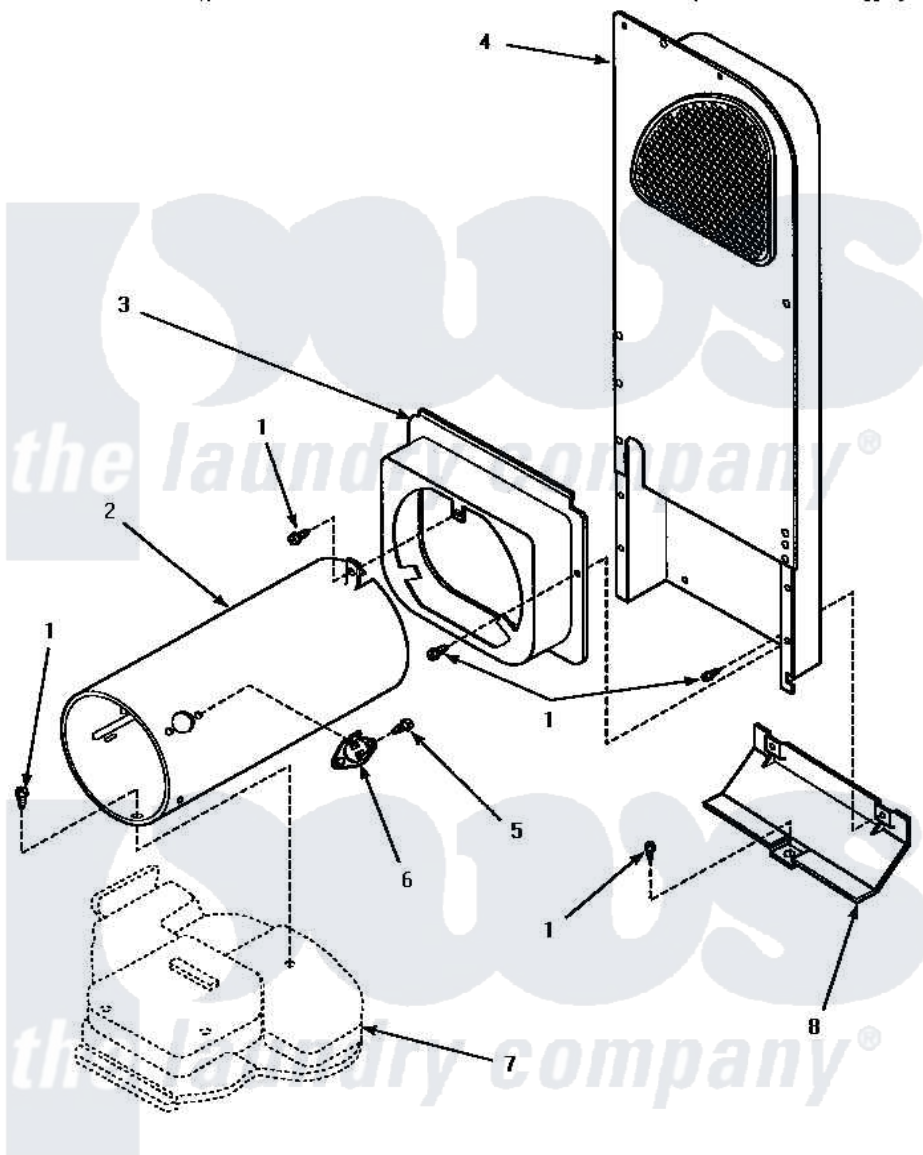

Amana AGM379 07 - HEATER BOX ASSY (ORIGINAL)

HEATER BOX ASSEMBLY ORIGINALLY ON DRYER (Gas Model Dryers)

Amana [Residential Amana AGM379 Washer Parts](#) Parts Diagram 07 - HEATER BOX ASSY (ORIGINAL)
Click on the part number to view part

Item	Original Part Number	Replaced By	Status	Part Description
1	501668	503688		Screw, 10B-16 X .34 I
2	61974		Not Available	BURNER HOUSING
3	500122	510101		Shroud Heat Duct
4	Y00000000		Not Available	SEE NOTE HEATER BOX ASSEMBLY
5	51782		Not Available	SCREW, 6B-20X5/16
6	Y61886			Thermostat, Limit-Blk
7	Y00000000		Not Available	SEE NOTE BASE
8	60952		Not Available	SHIELD,HEAT DUCT