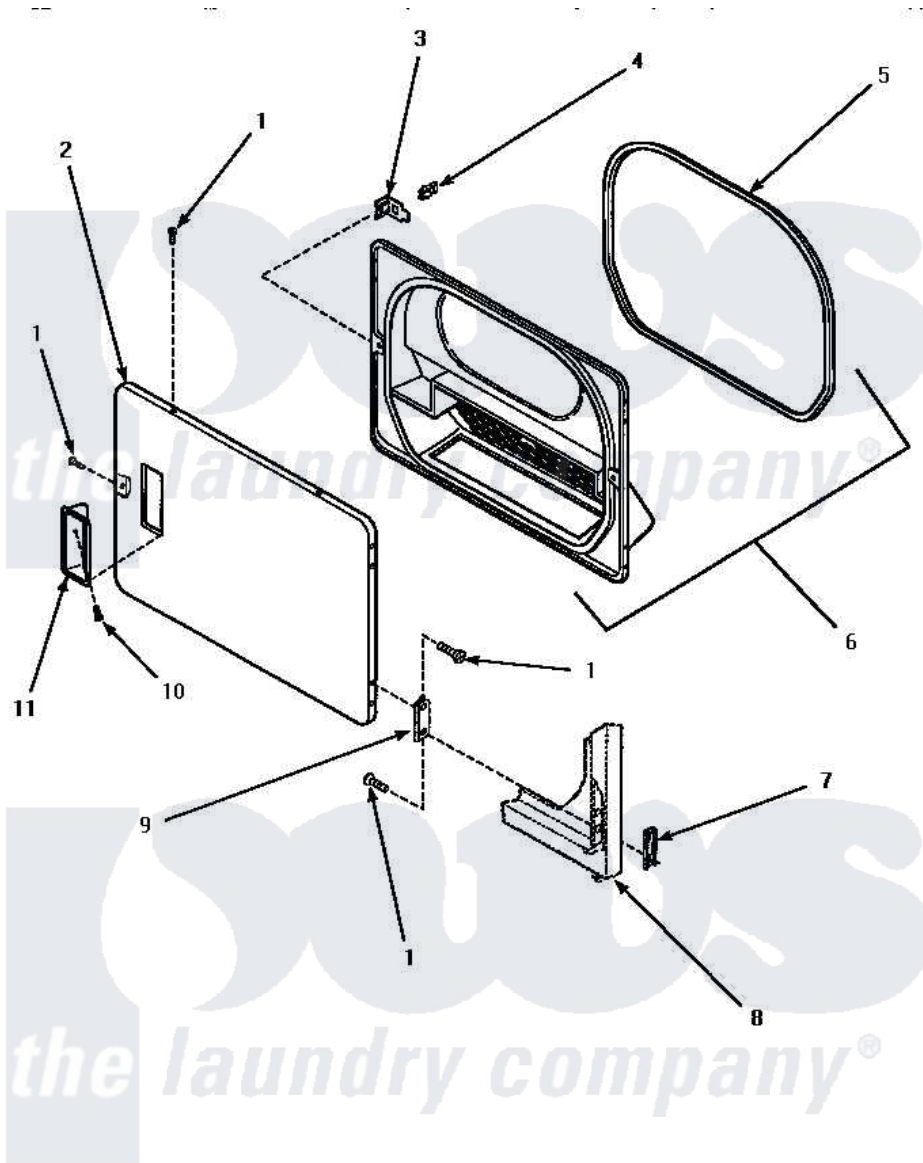

Amana AGM379 09 - LOADING DOOR

LOADING DOOR

Amana [Residential Amana AGM379 Washer Parts](#) Parts Diagram 09 - LOADING DOOR

[Click on the part number to view part](#)

Item	Original Part Number	Replaced By	Status	Part Description
1	500226			Screw, 8b-16 x 5/8 Tap
2	500040L			Assembly, Door-Home
"	500040H		Not Available	ASSY, DOOR-HOME
"	500040W			Assembly, Door-Home
3	500223	40116201		Bracket, Door Strike
4	500039	510181		Strike Doormetal
5	500200		Not Available	SEAL,DOOR
6	500199		Not Available	ASSY,LINER & SEAL
7	500236			Clip, Door Hinge Mount
8	Y00000000		Not Available	SEE NOTE FRONT PANEL
9	500041	Y503676		Hinge, Door And Top
10	500297	8281236		Screw
11	500042L		Not Available	PULL,DOOR
"	500042H		Not Available	PULL,DOOR
"	500042W		Not Available	PULL,DOOR
NI	500035L		Not Available	ASSY,DOOR-HOME