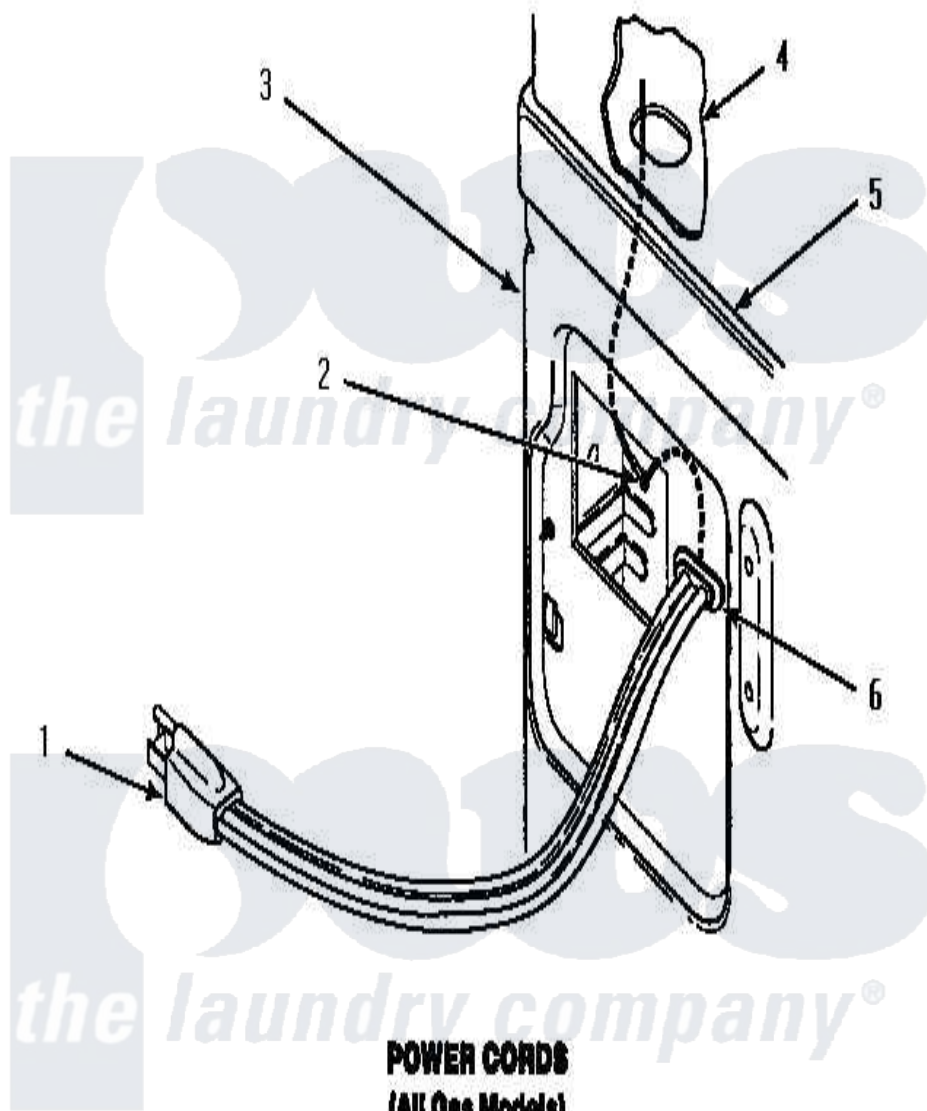

# Amana AGM379 13 - POWER CORD

Amana [Residential Amana AGM379 Washer Parts](#) Parts Diagram 13 - POWER CORD  
Click on the part number to view part

Item	Original Part Number	Replaced By	Status	Part Description
1	Y56222	<a href="#">27001142</a>		Cord, Power
2	<a href="#">20530</a>			Screw, 10-24 x 3/8 Hex
3	Y00000000		Not Available	SEE NOTE CABINET
4	Y00000000		Not Available	SEE NOTE CONTROL HOOD REAR PANEL
5	Y00000000		Not Available	SEE NOTE CABINET TOP
6	21903	<a href="#">211881</a>		Grommet, Cord Part Not Used-Gas Models Only