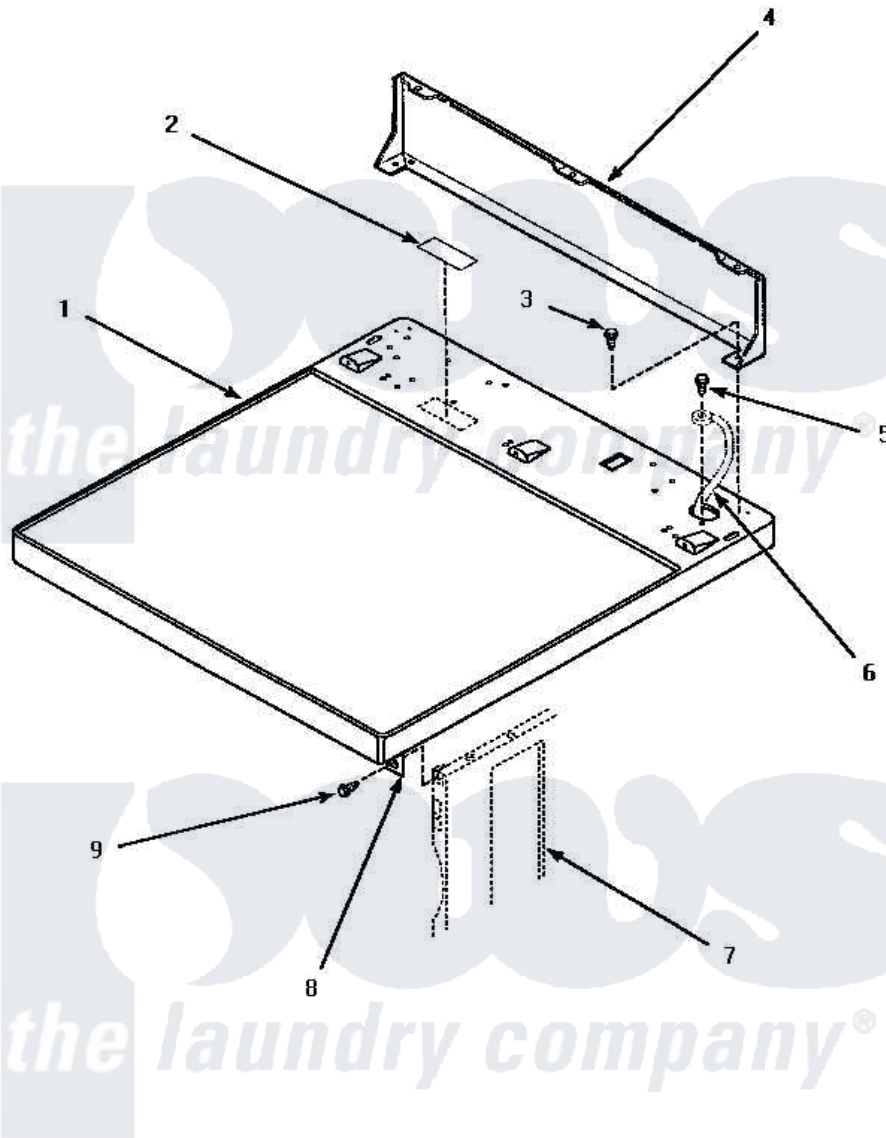

Amana AGM409L 02 - CABINET TOP & CONTROL HOOD REAR PANEL

CABINET TOP AND CONTROL HOOD REAR PANEL

Amana [Residential Amana AGM409L Dryer Parts](#) Parts Diagram 02 - CABINET TOP & CONTROL HOOD REAR PANEL

[Click on the part number to view part](#)

Item	Original Part Number	Replaced By	Status	Part Description
1	500085WP	37001027		Panel, Top
"	500085HP		Not Available	PANEL, TOP-HOME
"	500085LP	510029LP		Kit Top Panel W/Hwdomestic
2	24903		Not Available	STICKER, DISCONNECT POW
3	501086	90767		Screw, 8A X 3/8 HeX Washer Head Tapping
4	500343		Not Available	PANEL, BACK(HOME HOOD)
5	20530			Screw, 10-24 x 3/8 Hex
6	Y00000000		Not Available	SEE NOTE GROUND WIRE FROM REAR BULKHEAD, GREEN
7	Y00000000		Not Available	SEE NOTE CABINET
8	500084	40130801		Bracket, Top Mount
9	33562	27001200		Screw