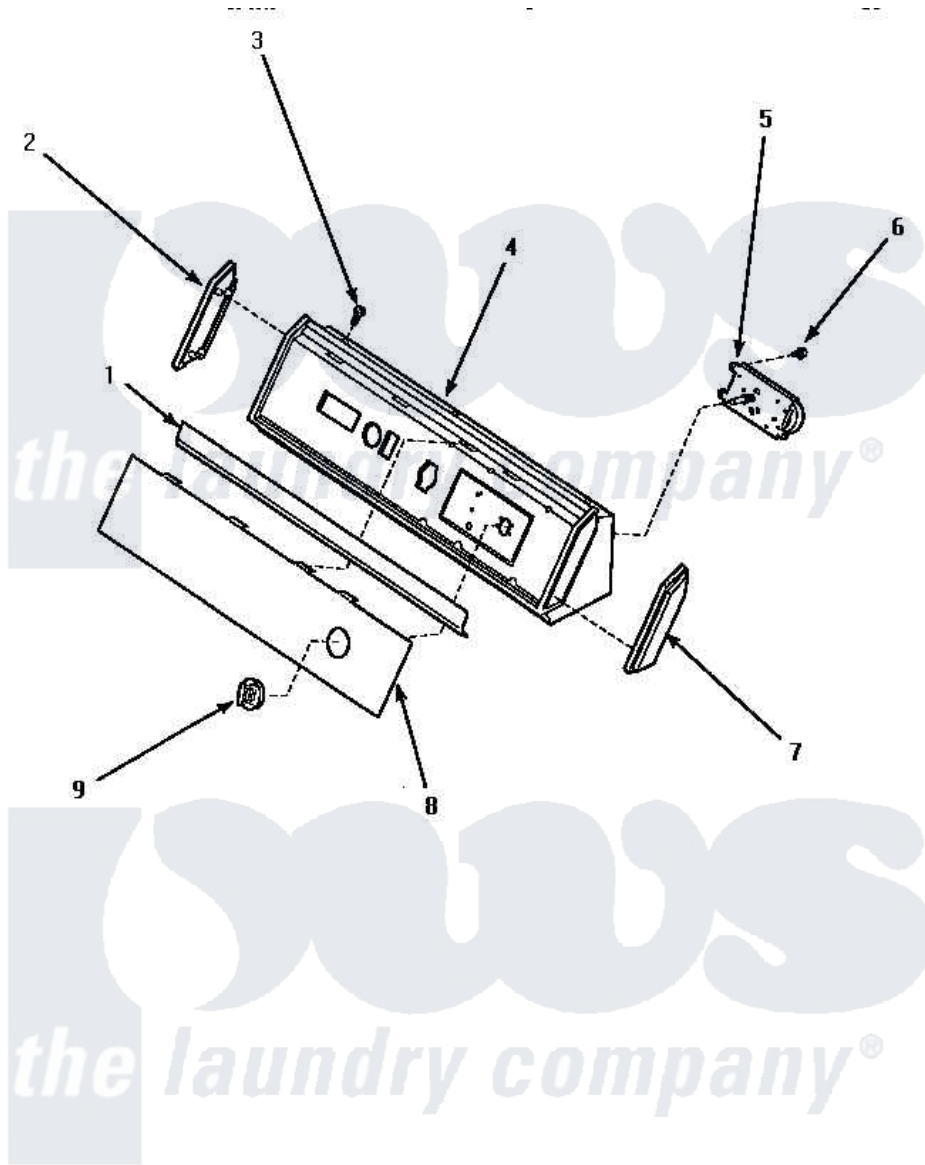

Amana AGM409L 06 - GRAPHIC PANEL, CONTROL HOOD & CONTROLS

GRAPHIC PANEL, CONTROL HOOD AND CONTROLS

[Amana Residential Amana AGM409L Dryer Parts](#) Parts Diagram 06 - GRAPHIC PANEL, CONTROL HOOD & CONTROLS

[Click on the part number to view part](#)

Item	Original Part Number	Replaced By	Status	Part Description
"	NOTE:		Not Available	WE USE DIFFERENT TIMER VENDORS. ALTHOUGH THE TIMERS DIFFER IN APPEARANCE, THEY ARE COMPLETELY INTERCHANGEABLE WHEN IDENTIFIED BY THE SAME PART NUMBER.
2	31249		Not Available	CAP,END-L.H.-CHROME
3	31752		Not Available	SCREW,No.8ABX3/4 POZIDRI
4	59937		Not Available	ASSY, HOOD MTG
5	501881		Not Available	TIMER
6	501086	90767		Screw, 8A X 3/8 HeX Washer Head Tapping
7	31248			Cap, End-RH-Chrome
8	502105		Not Available	PANEL, GRAPHIC
9	62176		Not Available	ASSY,TIMER KNOB & SKIR