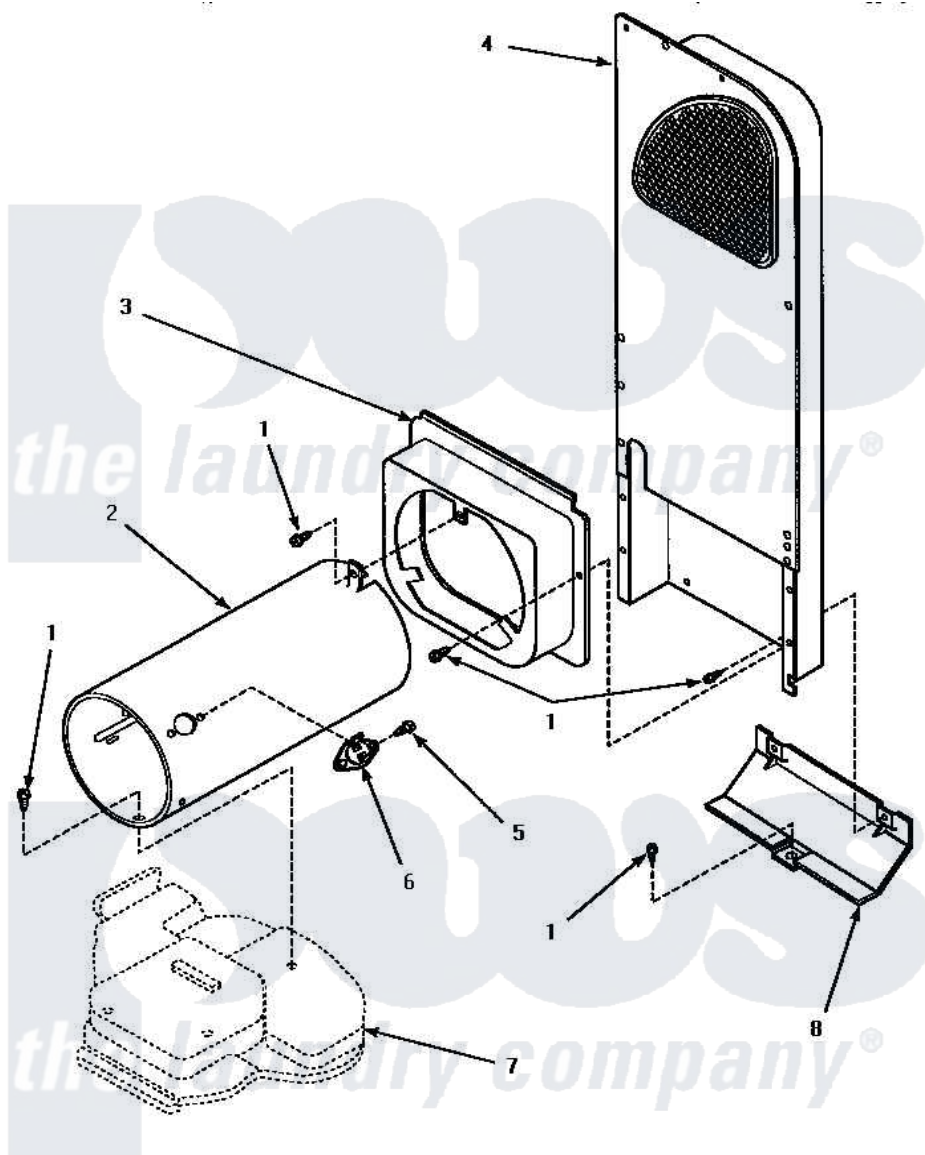

Amana AGM409L 07 - HEATER BOX ASSY (ORIGINAL)

HEATER BOX ASSEMBLY ORIGINALLY ON DRYER (Gas Model Dryers)

Amana [Residential Amana AGM409L Dryer Parts](#) Parts Diagram 07 - HEATER BOX ASSY (ORIGINAL)

[Click on the part number to view part](#)

| Item | Original Part Number | Replaced By | Status | Part Description |
|------|------------------------|------------------------|---------------|------------------------------|
| 1 | 501668 | 503688 | | Screw, 10B-16 X .34 I |
| 2 | 61974 | | Not Available | BURNER HOUSING |
| 3 | 500122 | 510101 | | Shroud Heat Duct |
| 4 | Y00000000 | | Not Available | SEE NOTE HEATER BOX ASSEMBLY |
| 5 | 51782 | | Not Available | SCREW, 6B-20X5/16 |
| 6 | Y61886 | | | Thermostat, Limit-Blk |
| 7 | Y00000000 | | Not Available | SEE NOTE BASE |
| 8 | 60952 | | Not Available | SHIELD,HEAT DUCT |