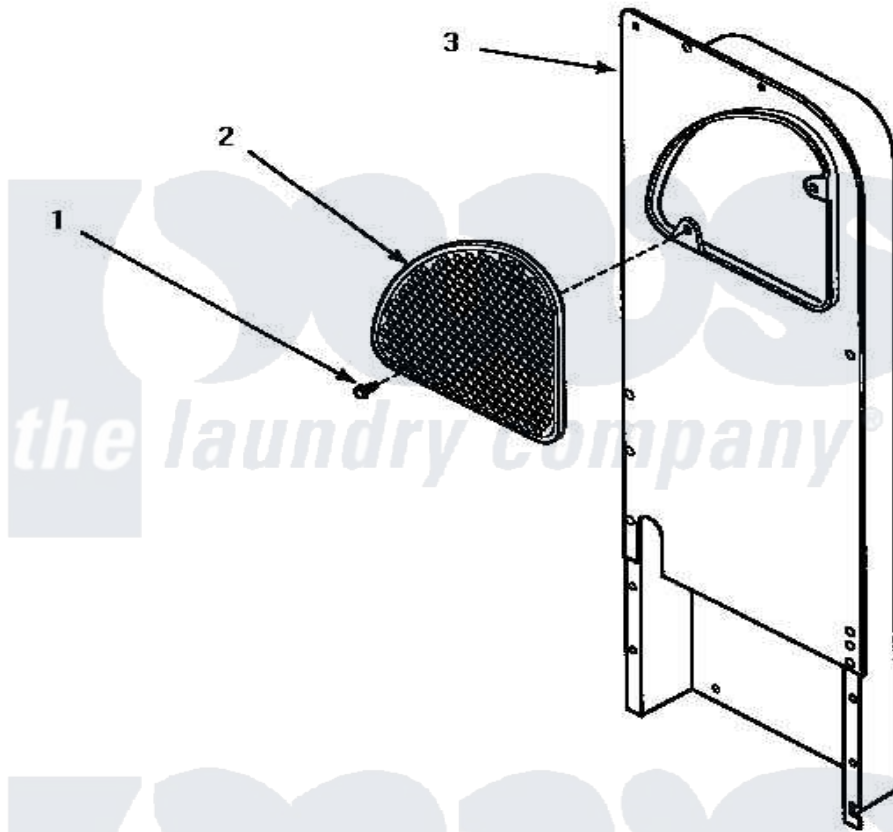

Amana AGM409L 08 - HEATER BOX ASSY (REPLACEMENT)

HEATER BOX ASSEMBLY REPLACEMENT (Gas Model Dryers)

[Amana Residential Amana AGM409L Dryer Parts](#) Parts Diagram 08 - HEATER BOX ASSY (REPLACEMENT)

[Click on the part number to view part](#)

Item	Original Part Number	Replaced By	Status	Part Description
1	501668	503688		Screw, 10B-16 X .34 I
2	500820			Outlet Cover
3	500179P	503605		Assembly, Heater Duct