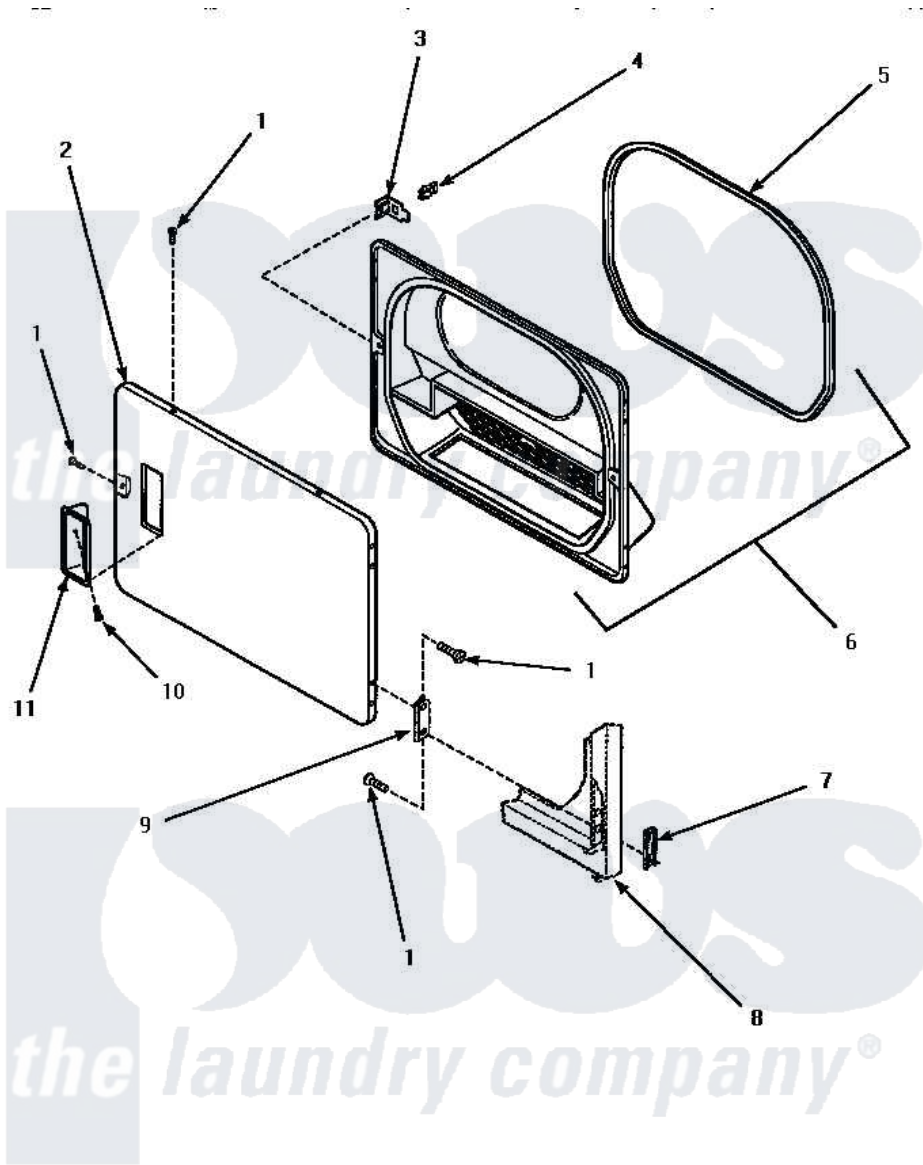

Amana AGM409L 09 - LOADING DOOR

LOADING DOOR

Amana [Residential Amana AGM409L Dryer Parts](#) Parts Diagram 09 - LOADING DOOR

[Click on the part number to view part](#)

Item	Original Part Number	Replaced By	Status	Part Description
1	500226			Screw, 8b-16 x 5/8 Tap
2	500040L			Assembly, Door-Home
"	500040H		Not Available	ASSY, DOOR-HOME
"	500040W			Assembly, Door-Home
3	500223	40116201		Bracket, Door Strike
4	500039	510181		Strike Doormetal
5	500200		Not Available	SEAL,DOOR
6	500199		Not Available	ASSY,LINER & SEAL
7	500236			Clip, Door Hinge Mount
8	Y00000000		Not Available	SEE NOTE FRONT PANEL
9	500041	Y503676		Hinge, Door And Top
10	500297	8281236		Screw
11	500042L		Not Available	PULL,DOOR
"	500042H		Not Available	PULL,DOOR
"	500042W		Not Available	PULL,DOOR
NI	500035L		Not Available	ASSY,DOOR-HOME