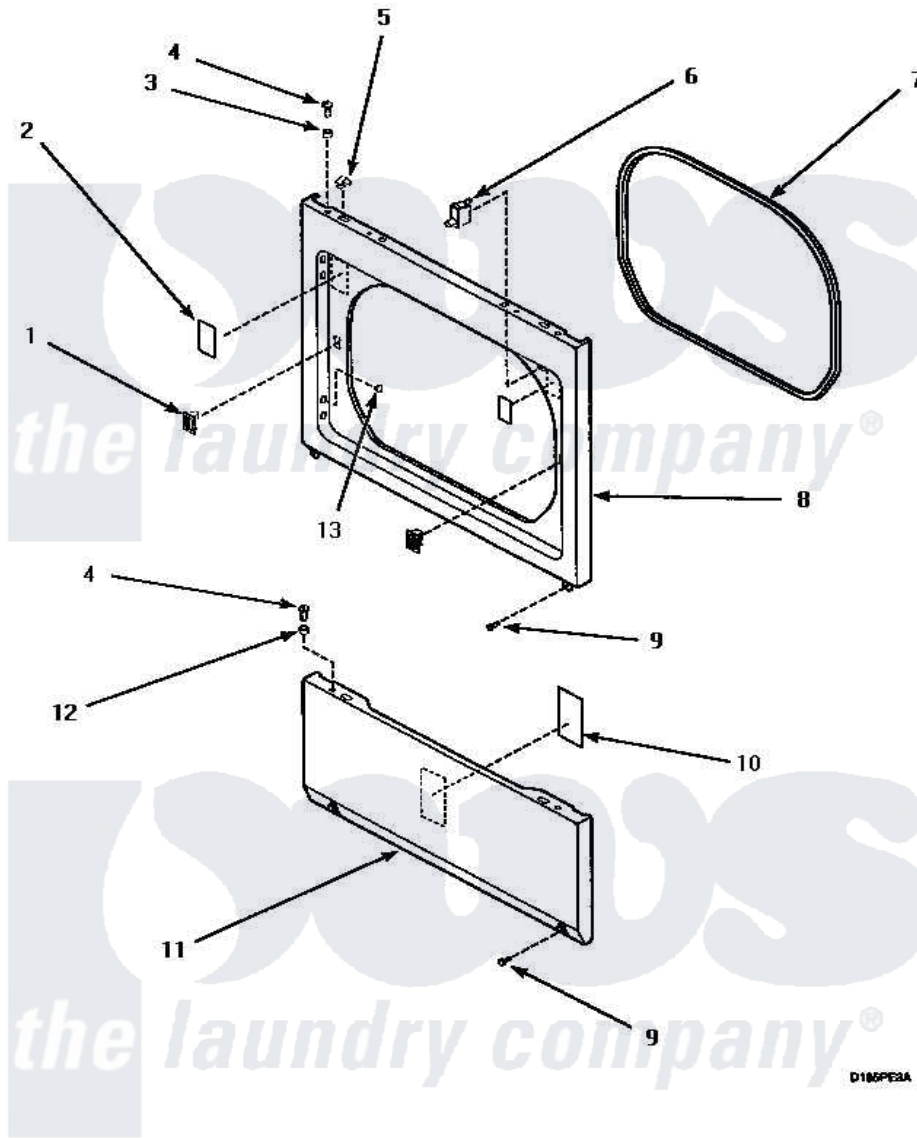

Amana AGM409L 10 - LOWER ACCESS PANEL, FRONT PANEL & SEAL

LOWER ACCESS PANEL, FRONT PANEL AND SEAL

Amana [Residential Amana AGM409L Dryer Parts](#) Parts Diagram 10 - LOWER ACCESS PANEL, FRONT PANEL & SEAL

[Click on the part number to view part](#)

Item	Original Part Number	Replaced By	Status	Part Description
1	54660	LA-1003		Door Catch Kit
2	500281		Not Available	STICKER
3	56079	505187		Locator, Panel
4	32671	Y014874		Screw, Idler Arm And Sleeve
5	28835	22001650		Fastener, Spring
6	Y62872	W10169313		Switch-Dor
7	500034			Seal, Front Panel
8	500033L			Panel, Front
"	500033H		Not Available	PANEL,FRONT
"	500033W		Not Available	PANEL, FRONT
9	33562	27001200		Screw
10	500670		Not Available	STICKER NG OR MIXED GA
11	500044L		Not Available	PANEL, ACCESS (ALMOND)
"	500044H		Not Available	PANEL,ACCESS
"	500044W	40045301WP		Panel, Access
12	56079	505187		Locator, Panel