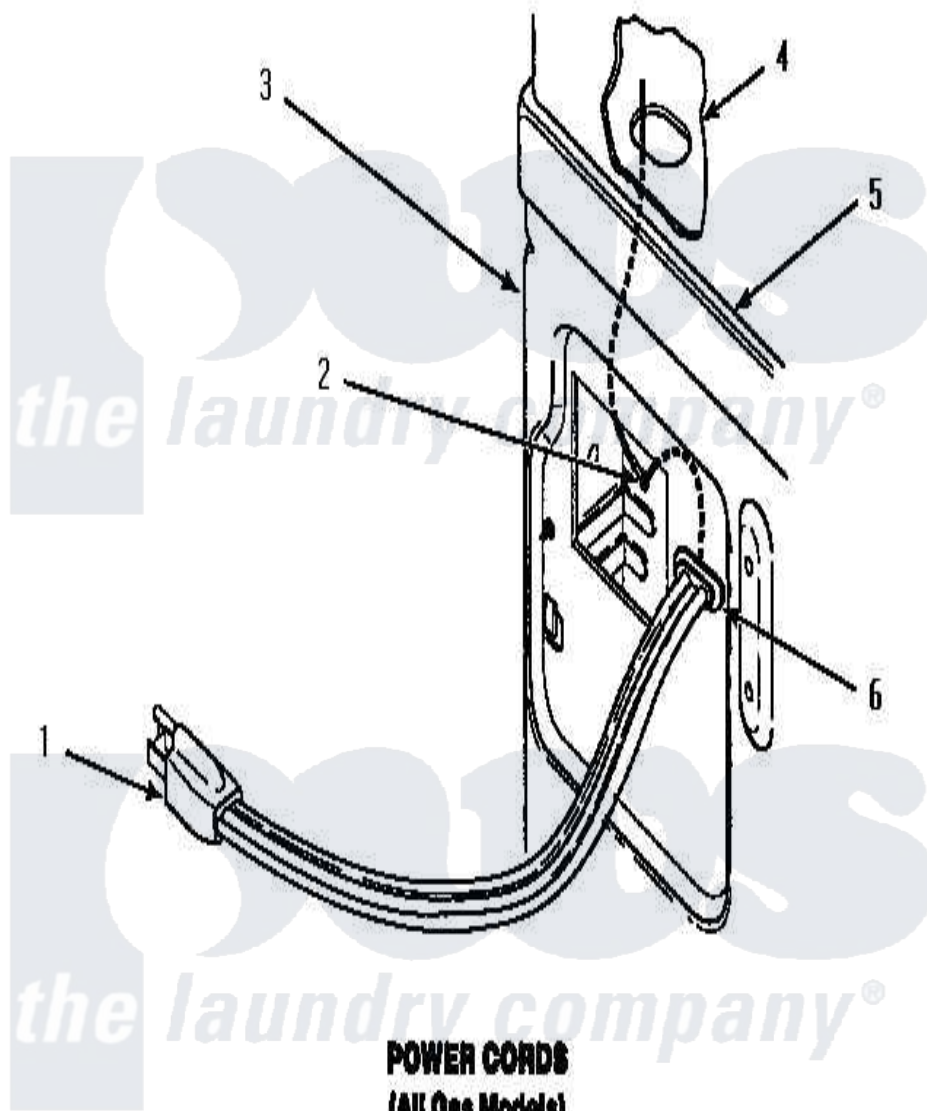

# Amana AGM409L 13 - POWER CORD

Amana [Residential Amana AGM409L Dryer Parts](#) Parts Diagram 13 - POWER CORD  
Click on the part number to view part

Item	Original Part Number	Replaced By	Status	Part Description
1	Y56222	<a href="#">27001142</a>		Cord, Power
2	<a href="#">20530</a>			Screw, 10-24 x 3/8 Hex
3	Y00000000		Not Available	SEE NOTE CABINET
4	Y00000000		Not Available	SEE NOTE CONTROL HOOD REAR PANEL
5	Y00000000		Not Available	SEE NOTE CABINET TOP
6	21903	<a href="#">211881</a>		Grommet, Cord Part Not Used-Gas Models Only