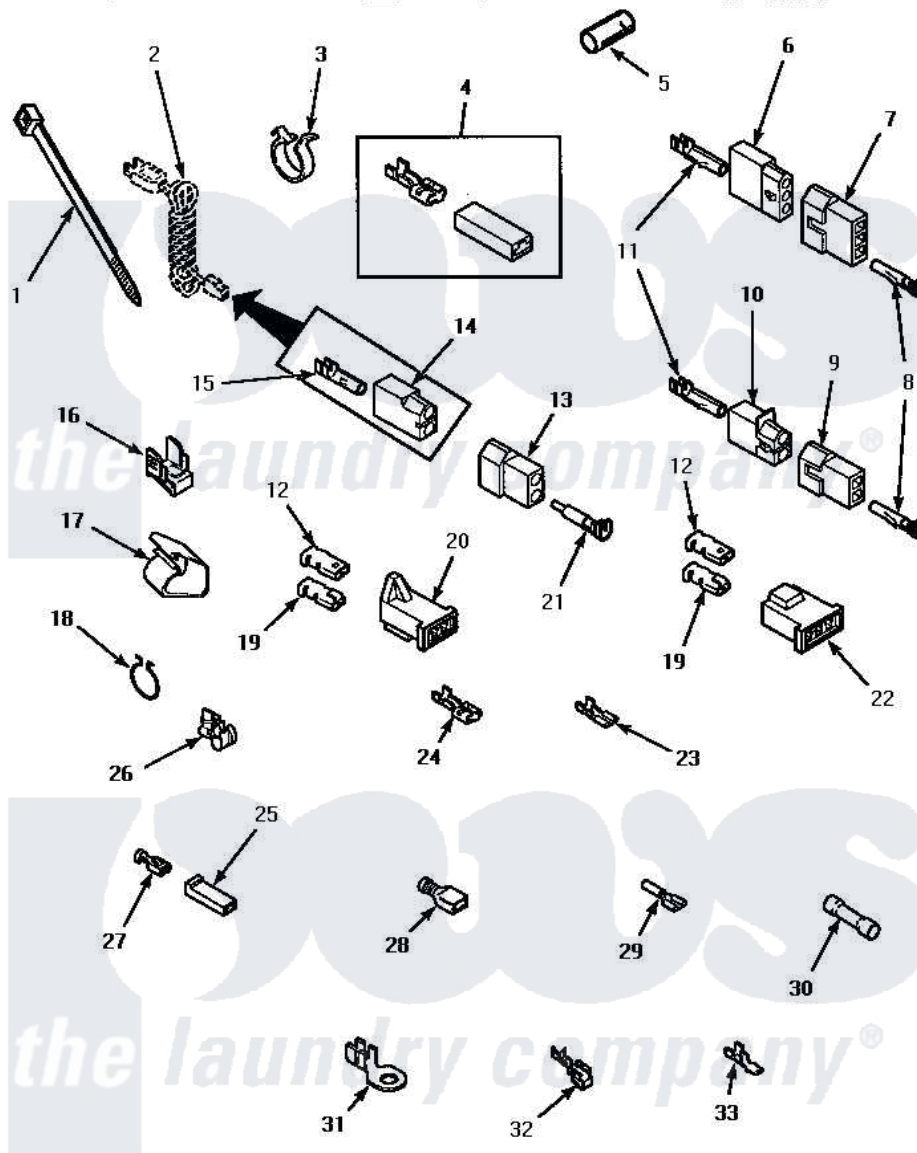

Amana AGM409L 14 - TERMINALS

TERMINALS

Amana Residential Amana AGM409L Dryer Parts Parts Diagram 14 - TERMINALS

[Click on the part number to view part](#)

Item	Original Part Number	Replaced By	Status	Part Description
1	55881	M0321209		Tie-Electrical
2	Y00000000		Not Available	SEE NOTE POWER CORD
3	61510	504034		Clip, Wire
4	Y00237			Terminal-Female 1/4 ((1) 12 GAuge Wire Or(2) 18 GA
5	Y21365	503670		Sleeve Insulator
6	23039	697780		Receptacle,
7	23040			Plug-3 Circuit
8	Y00116			Terminal, Pin-Male
9	56448			Terminal Block Plug
10	56451			Receptacle, 2 Circuit
11	Y00117	5011-XX		093 Female Socket
12	Y00189			Terminal, Spade
13	56266			Plug
14	56265			Receptacle, 2 Circuit
15	00130			Terminal, Pin-1/8 Femal
16	Y00161	B5733302		Clip, Ground

17	35521		Not Available	CLIP,HARNESS HOLDER
18	51291			Clip, Wire
19	Y00190			Connector-Receptacle
20	58799			Connector-2 Circuit
21	Y00127			Terminal, Pin-1/8 Male
22	58800		Not Available	CONNECTOR-3 CIRCUIT (3 CIRCUIT CONNECTOR)
23	Y00209			Spade Terminal (18 Gauge) (3/16 Inch-(2) 18 Gauge Wires-
"	Y00124			Spade Terminal (18 Gauge) (3/16 Inch-(1) 18 Gauge Wire-
"	00156	00156SRE		65br30/FI
24	Y00121		Not Available	SPADE TERMINAL(12 GAUGE) (1/4 INCH-(2) 18 GAUGE WIRES O
"	Y00245	M0320576		Terminal
"	Y00119		Not Available	SPADE TERMINAL(18 GAUGE) (1/4 INCH-(1) 18 GAUGE WIRE)
25	90789			Connector
26	21903	211881		Grommet, Cord Part Not Used- Gas Models Only
27	Y00115			Lock In Spade Terminal (18 Gaug (1/4 Inch-(1) 18 Gauge Wire)
"	00122		Not Available	(1/4 INCH-(2) 18 GAUGE WIRES O
28	Y00163	285432		Terminal
"	Y00165			Insulated Spade Terminal
29	Y00215			Barrel Insulated Spade
"	Y00214		Not Available	BARREL INSULATED SPADE(18 GAUG (1/4 INCH- 18 GAUGE WIRE)
30	30865			Butt Splice Connector
31	Y00139	Y00138		Male Tab Terminal 18 Gauge Wire)
"	Y00138			Male Tab Terminal 18 Gauge Wire)
32	Y00114			Spade Terminal
33	00110			No.10 18 Gauge Wire
"	Y00111			Ring Terminal No.10 No.10 18 Gauge Wires Or