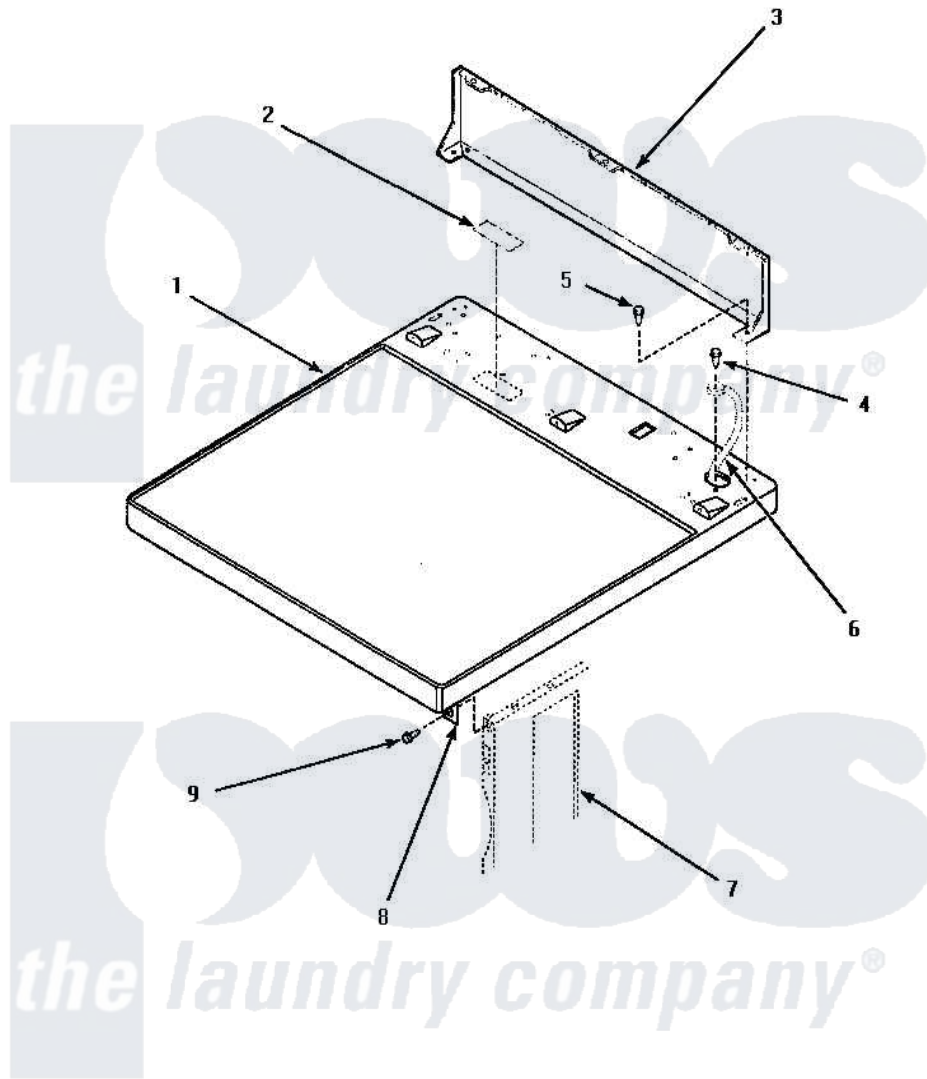

# Amana AGM409L2 02 - CABINET TOP & CONTROL HOOD REAR PANEL

## CABINET TOP AND CONTROL HOOD REAR PANEL

Amana [Residential Amana AGM409L2 Dryer Parts](#) Parts Diagram 02 - CABINET TOP & CONTROL HOOD REAR PANEL

[Click on the part number to view part](#)

Item	Original Part Number	Replaced By	Status	Part Description
1	500085WP	<a href="#">37001027</a>		Panel, Top
"	500085LP	<a href="#">510029LP</a>		Kit Top Panel W/Hdw domestic
2	24903		Not Available	STICKER, DISCONNECT POW
3	500343		Not Available	PANEL, BACK (HOME HOOD)
4	<a href="#">20530</a>			Screw, 10-24 x 3/8 Hex
5	501086	<a href="#">90767</a>		Screw, 8A X 3/8 HeX Washer Head Tapping
6	Y00000000		Not Available	SEE NOTE GROUND WIRE FROM REAR BULKHEAD, GREEN
7	Y00000000		Not Available	SEE NOTE CABINET -- (SEE CABINET PAGE)
8	500084	<a href="#">40130801</a>		Bracket, Top Mount
9	33562	<a href="#">27001200</a>		Screw