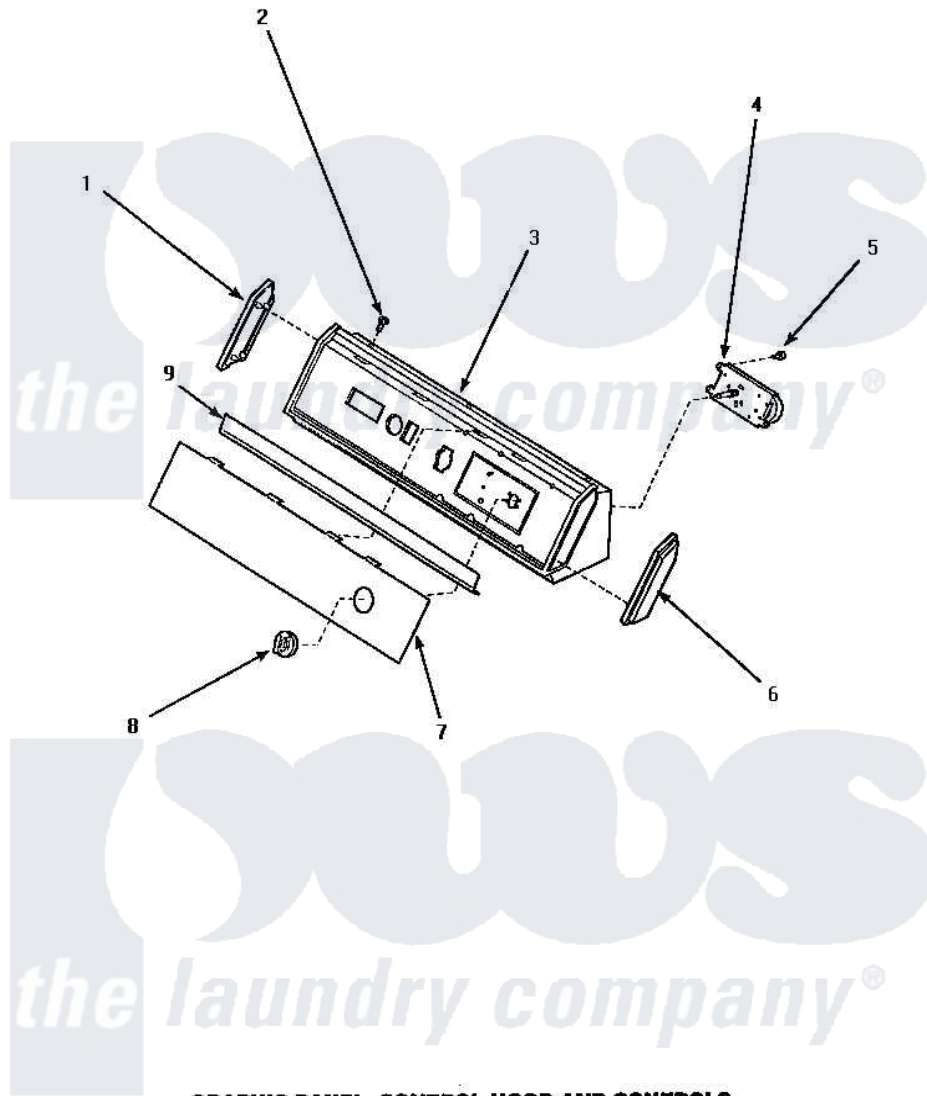

Amana AGM409L2 06 - GRAPHIC PANEL, CONTROL HOOD & CONTROLS

GRAPHIC PANEL, CONTROL HOOD AND CONTROLS
 (Models AEM407*2, AGM409*2, AEM427*2 and AGM429*2)
 *Is the color designator, "L" indicates ALMOND color and "W" indicates WHITE color.

Amana [Residential Amana AGM409L2 Dryer Parts](#) Parts Diagram 06 - GRAPHIC PANEL, CONTROL HOOD & CONTROLS

[Click on the part number to view part](#)

Item	Original Part Number	Replaced By	Status	Part Description
"	NOTE:		Not Available	NOTE: (TIMERS USED ARE FROM DIFFERENT VENDORS. ALTHOUGH THEY DIFFER IN APPEARANCE, THEY ARE COMPLETELY INTERCHANGEABLE WHEN IDENTIFIED BY THE SAME PART NUMBER
1	31249		Not Available	CAP,END-L.H.-CHROME
2	31752		Not Available	SCREW,No.8ABX3/4 POZIDRI
3	62745	660966		Switch-WL
"	59937		Not Available	ASSY, HOOD MTG
4	501881		Not Available	TIMER
5	501086	90767		Screw, 8A X 3/8 HeX Washer Head Tapping
6	31248			Cap, End-RH-Chrome
7	502204		Not Available	PANEL, GRAPHICS GRAY
"	502202			Panel, Graphics Black