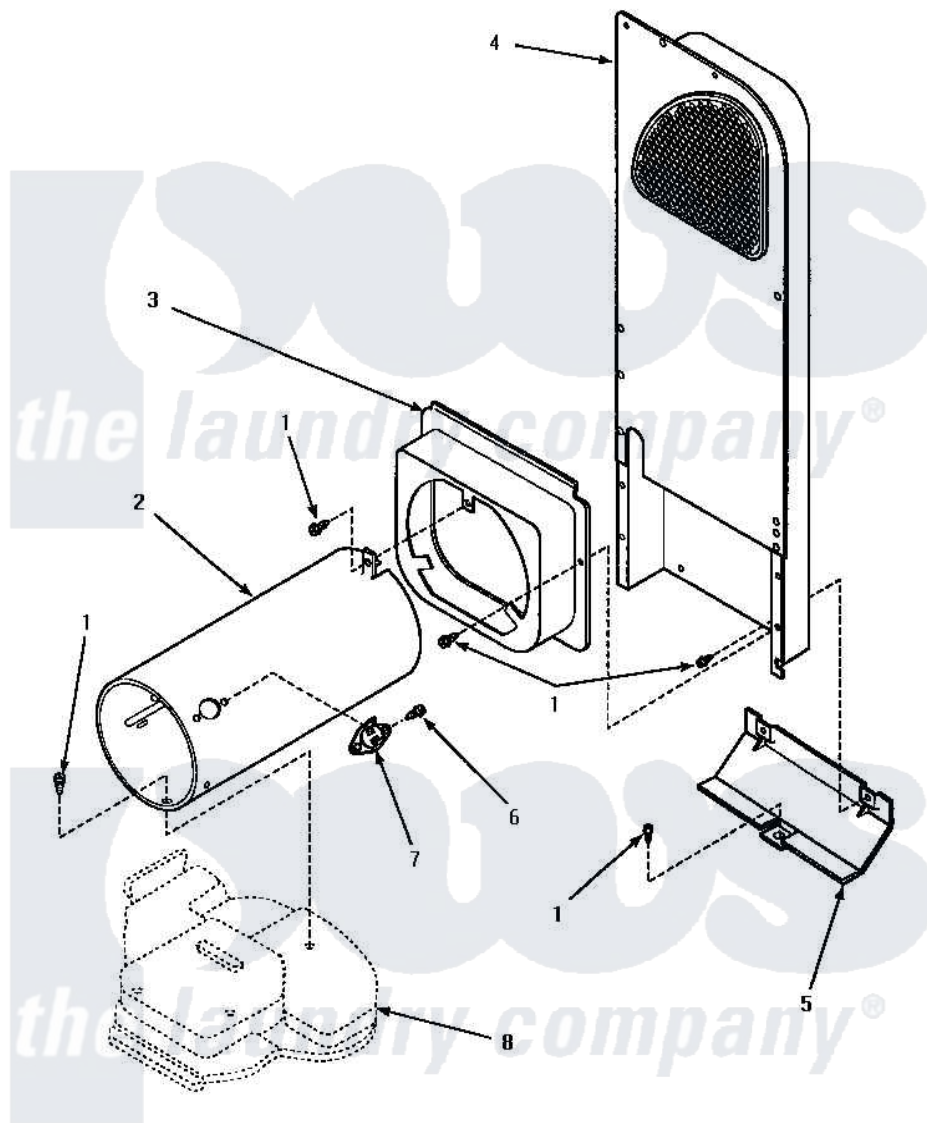

Amana AGM409L2 08 - HEATER BOX ASSY, ORIGINAL

HEATER BOX ASSEMBLY ORIGINALLY ON DRYER

Amana [Residential Amana AGM409L2 Dryer Parts](#) Parts Diagram 08 - HEATER BOX ASSY, ORIGINAL
 Click on the part number to view part

Item	Original Part Number	Replaced By	Status	Part Description
1	501668	503688		Screw, 10B-16 X .34 I
2	61974		Not Available	BURNER HOUSING
3	500122	510101		Shroud Heat Duct
4	Y00000000		Not Available	SEE NOTE HEATER BOX ASSEMBLY -- (SEE HEATER BOX REPLACEMENT PAGE)
5	60952		Not Available	SHIELD,HEAT DUCT
6	51782		Not Available	SCREW, 6B-20X5/16
7	Y61886			Thermostat, Limit-Blk
8	Y00000000		Not Available	SEE NOTE BASE -- (SEE CABINET PAGE)