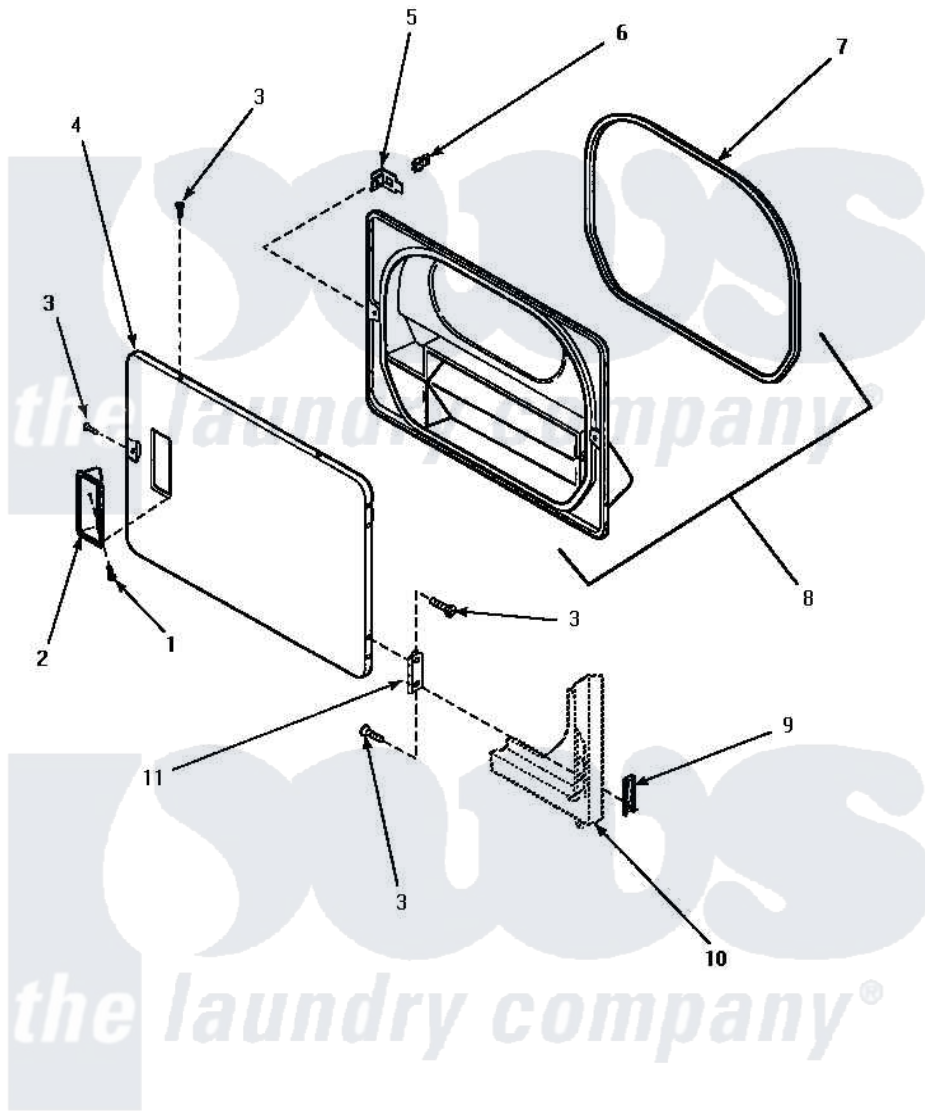

# Amana AGM409L2 09 - LOADING DOOR

## LOADING DOOR

[Amana Residential Amana AGM409L2 Dryer Parts](#) Parts Diagram 09 - LOADING DOOR  
 Click on the part number to view part

Item	Original Part Number	Replaced By	Status	Part Description
1	500297	<a href="#">8281236</a>		Screw
2	500042W		Not Available	PULL,DOOR
"	500042L		Not Available	PULL,DOOR
3	<a href="#">500226</a>			Screw, 8b-16 x 5/8 Tap
4	<a href="#">500040W</a>			Assembly, Door-Home
"	<a href="#">500040L</a>			Assembly, Door-Home
5	500223	<a href="#">40116201</a>		Bracket, Door Strike
6	500039	<a href="#">510181</a>		Strike Doormetal
7	500200		Not Available	SEAL,DOOR
8	500199		Not Available	ASSY,LINER & SEAL
9	<a href="#">500236</a>			Clip, Door Hinge Mount
10	Y00000000		Not Available	SEE NOTE FRONT PANEL -- (SEE LOWER ACCESS PANEL PAGE)
11	500041	<a href="#">Y503676</a>		Hinge, Door And Top
NI	500035L		Not Available	ASSY,DOOR-HOME
"	500035W		Not Available	ASSY,DOOR-HOME