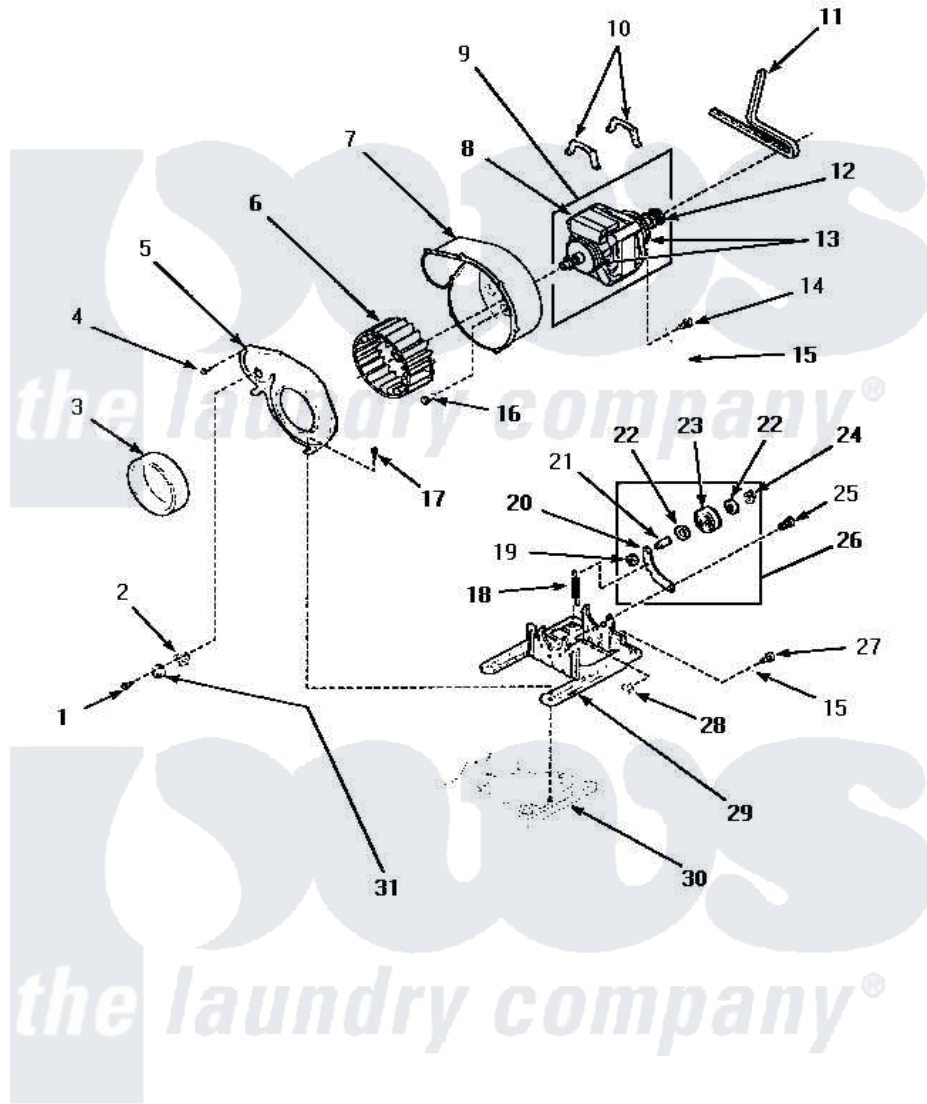

# Amana AGM409L2 11 - MOTOR, EXHAUST FAN & BELT

## MOTOR, EXHAUST FAN AND BELT

Amana [Residential Amana AGM409L2 Dryer Parts](#) Parts Diagram 11 - MOTOR, EXHAUST FAN & BELT  
 Click on the part number to view part

Item	Original Part Number	Replaced By	Status	Part Description
1	23222	<a href="#">3177991</a>		Screw
2	61401	<a href="#">61623</a>		Thermostat, Heater-BR
3	<a href="#">500313</a>			Seal, Blower Housing
4	<a href="#">31260</a>			Screw, No.8 X 3/8 Ind H
5	500078	<a href="#">511969P</a>		Kit Blower Housing And Cover
6	56000	<a href="#">510139P</a>		Assembly Blower Fan Package
7	<a href="#">56020</a>			Housing, Blower
8	501218		Not Available	MOTOR SWITCH (DOES NOT INCLUDE THERMAL PROT
9	501211	<a href="#">2200376</a>		Motor
10	Y58047	<a href="#">660658</a>		Clamp, Motor Mounting 343481 685441
11	59174	<a href="#">40111201</a>		Belt, Cylinder
12	<a href="#">500011</a>			Pulley, Motor
13	<a href="#">590P3</a>			Motor Hub Ring Kit
14	<a href="#">20530</a>			Screw, 10-24 x 3/8 Hex

15	Y00000000		Not Available	SEE NOTE GROUND WIRE FROM MOTOR TO MOUNTING BRACKET
16	501668	<a href="#">503688</a>		Screw, 10B-16 X .34 I
17	33562	<a href="#">27001200</a>		Screw
18	<a href="#">56076</a>			Spring, Idler
19	56156	<a href="#">358160</a>		Nut
20	500910	<a href="#">37001144</a>		Assembly- Idler
21	<a href="#">56461</a>			Shaft
22	<a href="#">52549</a>			Washer, 501 ID X3/4 Odx
23	<a href="#">Y54414</a>			Assembly, Wheel And Bearing
24	<a href="#">23748</a>			Ring, Retaining
25	<a href="#">500824</a>			Screw, 1/4-20 Unc Hex
26	500269	<a href="#">37001287</a>		Assembly, Idler Lever/Shaft/Pulley
27	<a href="#">20530</a>			Screw, 10-24 x 3/8 Hex
28	52566	<a href="#">27001225</a>		Nut, Jam Mid Lock 1/4-20
29	500822	<a href="#">503613</a>		Mount, Motor
30	Y00000000		Not Available	SEE NOTE BASE -- (SEE CABINET PAGE)
31	<a href="#">56410</a>			Thermostat