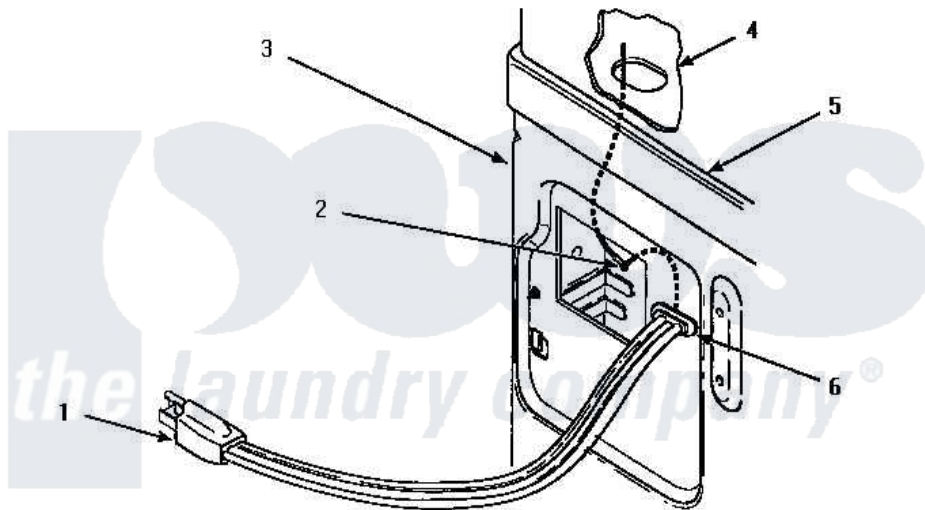

# Amana AGM409L2 13 - POWER CORD

**POWER CORDS**

Amana [Residential Amana AGM409L2 Dryer Parts](#) Parts Diagram 13 - POWER CORD  
 Click on the part number to view part

Item	Original Part Number	Replaced By	Status	Part Description
1	Y56222	<a href="#">27001142</a>		Cord, Power
2	<a href="#">20530</a>			Screw, 10-24 x 3/8 Hex
3	Y00000000		Not Available	SEE NOTE CABINET -- (SEE CABINET PAGE)
4	Y00000000		Not Available	SEE NOTE CONTROL HOOD REAR PANEL -- (SEE CABINET TOP PAGE)
5	Y00000000		Not Available	SEE NOTE CABINET TOP -- (SEE CABINET TOP PAGE)
6	21903	<a href="#">211881</a>		Grommet, Cord Part Not Used-Gas Models Only