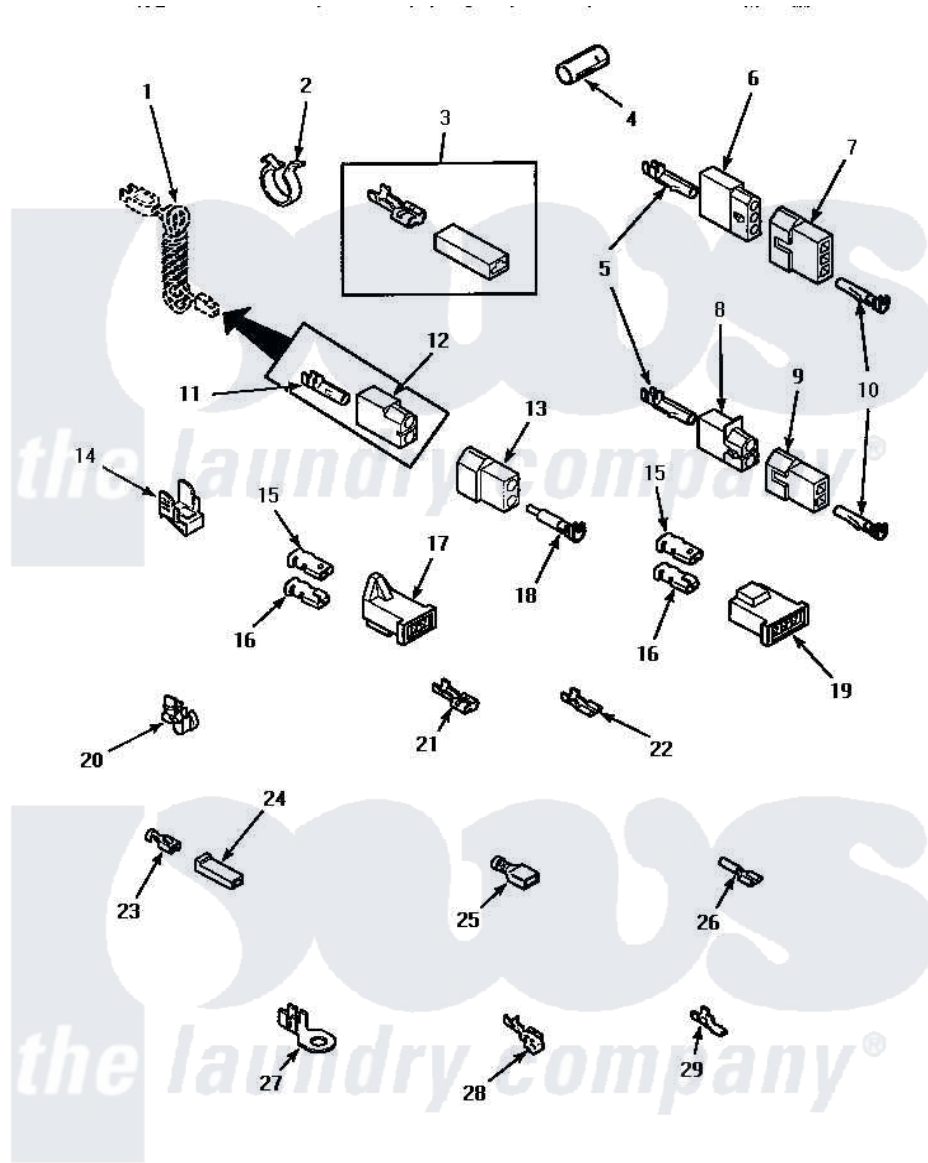

## TERMINALS

Amana [Residential Amana AGM409L2 Dryer Parts](#) Parts Diagram 14 - TERMINALS  
 Click on the part number to view part

Item	Original Part Number	Replaced By	Status	Part Description
1	Y00000000		Not Available	SEE NOTE POWER CORD
2	61510	<a href="#">504034</a>		Clip, Wire
3	<a href="#">Y00237</a>			Terminal-Female 1/4 ((1) 12 GAUGE Wire Or(2) 18 GA
4	Y21365	<a href="#">503670</a>		Sleeve Insulator
5	Y00117	<a href="#">5011-XX</a>		093 Female Socket
6	23039	<a href="#">697780</a>		Receptacle,
7	<a href="#">23040</a>			Plug-3 Circuit
8	<a href="#">56451</a>			Receptacle, 2 Circuit
9	<a href="#">56448</a>			Terminal Block Plug
10	<a href="#">Y00116</a>			Terminal, Pin-Male
11	<a href="#">00130</a>			Terminal, Pin-1/8 Femal
12	<a href="#">56265</a>			Receptacle, 2 Circuit
13	<a href="#">56266</a>			Plug
14	Y00161	<a href="#">B5733302</a>		Clip, Ground
15	<a href="#">Y00189</a>			Terminal, Spade
16	<a href="#">Y00190</a>			Connector-Receptacle