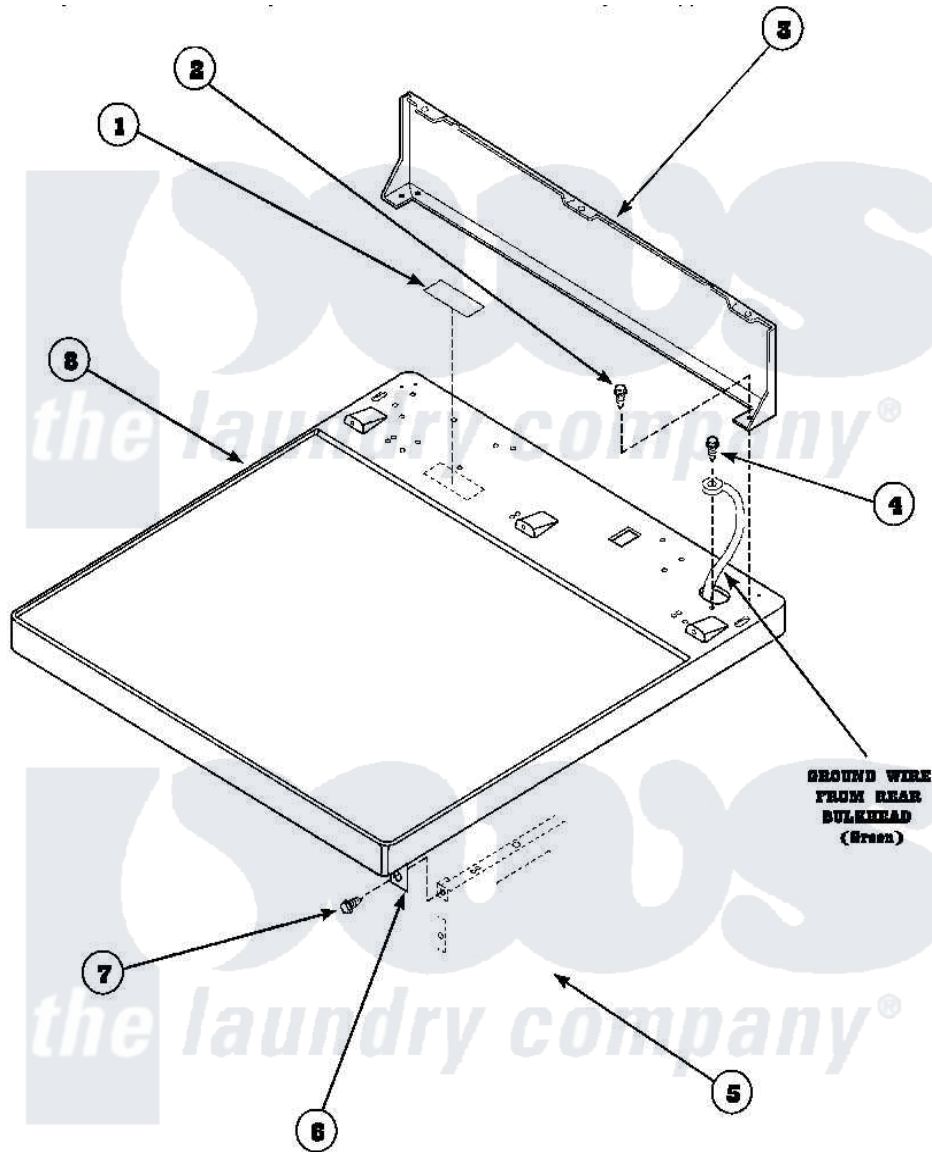

**Amana AGM409L2 (BOM: PAGM409L2) 01 - CABINET TOP AND CONTROL HOOD REAR PANEL**

Amana Residential Amana AGM409L2 (BOM: PAGM409L2) Dryer Parts Parts Diagram 01 - CABINET TOP AND CONTROL HOOD REAR PANEL  
 Click on the part number to view part

Item	Original Part Number	Replaced By	Status	Part Description
1	24903		Not Available	STICKER,DISCONNECT POW
2	501086	<a href="#">90767</a>		Screw, 8A X 3/8 HeX Washer Head Tapping
3	500343		Not Available	PANEL,BACK(HOME HOOD)
4	<a href="#">20530</a>			Screw, 10-24 x 3/8 Hex
5	500001P		Not Available	(ADD LETTER BEFORE "P" IN PART
6	500084	<a href="#">40130801</a>		Bracket, Top Mount
7	33562	<a href="#">27001200</a>		Screw
8	500085P		Not Available	(ADD LETTER L-L, W-W TO PART N