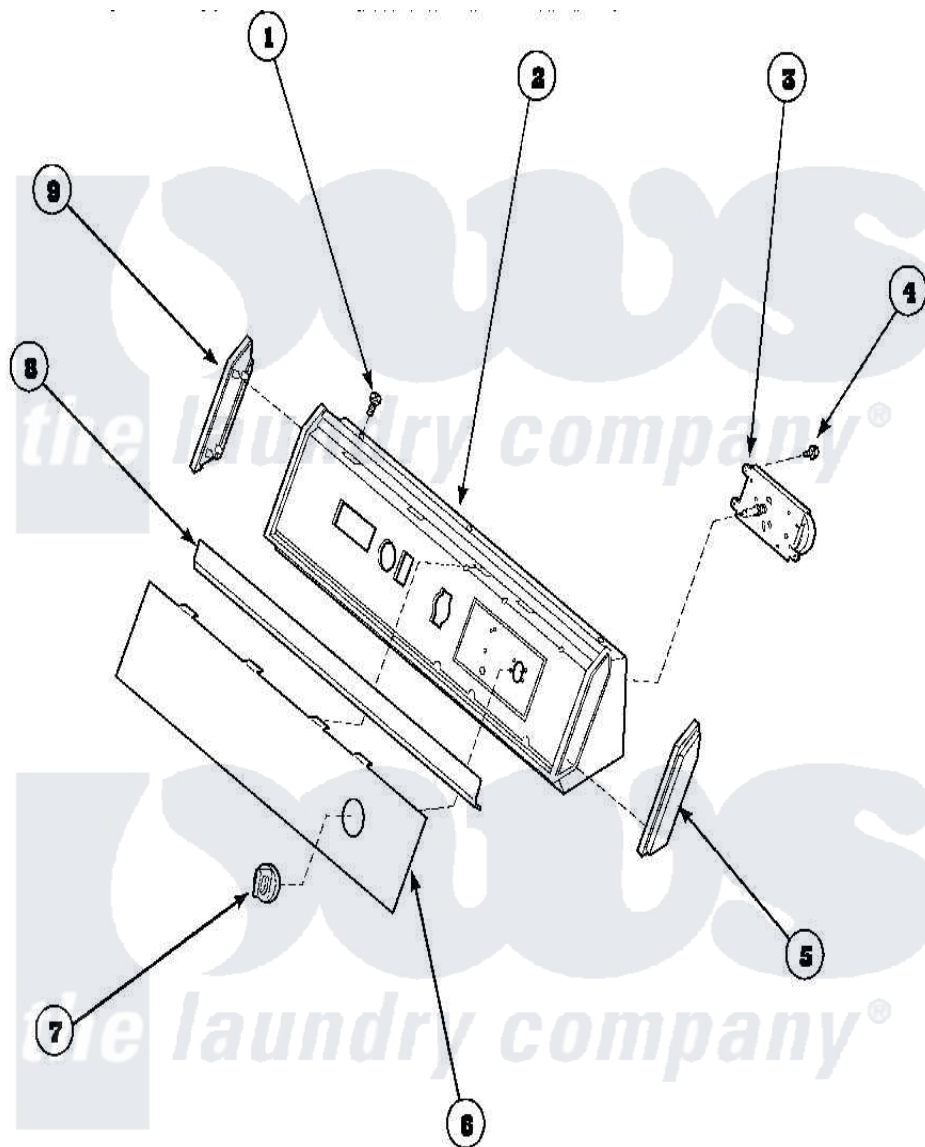

Amana AGM409L2 (BOM: PAGM409L2) 05 - GRAPHIC PANEL, CONTROL HOOD AND CONTROLS

Amana [Residential Amana AGM409L2 \(BOM: PAGM409L2\) Dryer Parts](#) Parts Diagram 05 - GRAPHIC PANEL, CONTROL HOOD AND CONTROLS
 Click on the part number to view part

Item	Original Part Number	Replaced By	Status	Part Description
1	32993		Not Available	SCREW, No.8ABX3/4 POZIDRI
"	31752		Not Available	SCREW, No.8ABX3/4 POZIDRI
2	62745	660966		Switch-WL
"	59937		Not Available	ASSY, HOOD MTG
3	501881		Not Available	TIMER
4	501086	90767		Screw, 8A X 3/8 HeX Washer Head Tapping
5	31248			Cap, End-RH-Chrome
6	502202			Panel, Graphics Black
7	62234		Not Available	ASSY, TIMER KNOB & SKIRT WHITE
"	62176		Not Available	ASSY, TIMER KNOB & SKIR
8	61849R		Not Available	TRIM, CONT PNL TOP
9	31249		Not Available	CAP, END-L.H.-CHROME